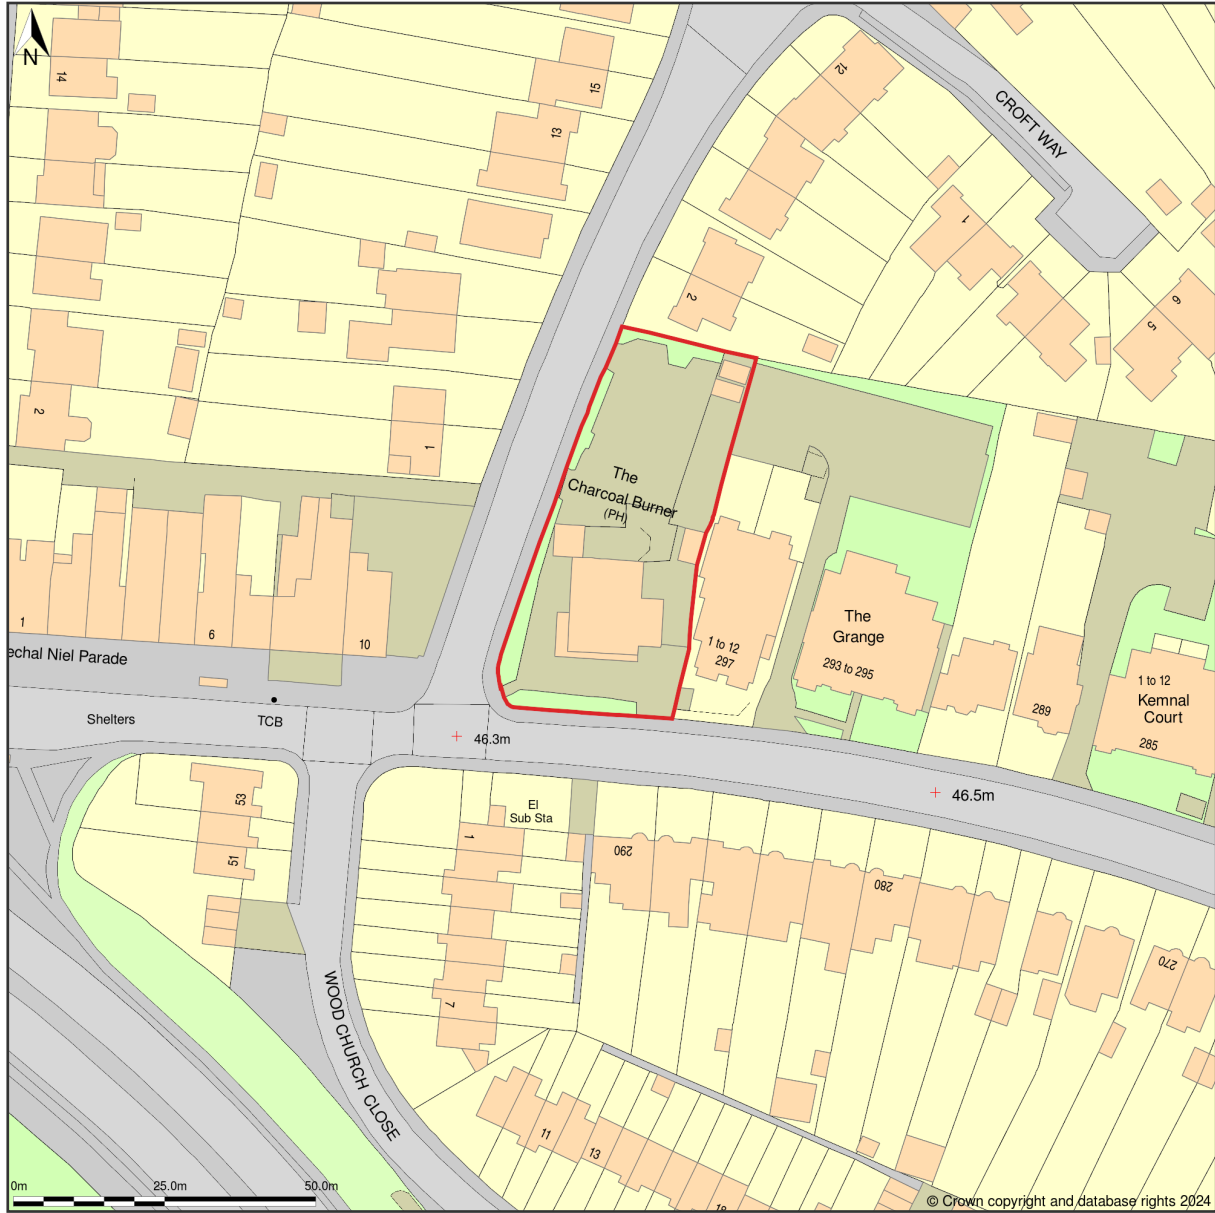

The Greek Meze 2, The Charcoal Burner Public House, 299, Main Road, Sidcup, Bexley, DA14 6QL

Location Plan shows area bounded by: 544905.08, 172142.97 545105.08, 172342.97 (at a scale of 1:1250), OSGridRef: TQ45007224. The representation of a road, track or path is no evidence of a right of way. The representation of features as lines is no evidence of a property boundary.

Produced on 15th Feb 2024 from the Ordnance Survey National Geographic Database and incorporating surveyed revision available at this date. Reproduction in whole or part is prohibited without the prior permission of Ordnance Survey. © Crown copyright 2024. Supplied by [www.buyaplan.co.uk](http://www.buyaplan.co.uk) a licensed Ordnance Survey partner (100053143). Unique plan reference: #00879247-2E6E69.