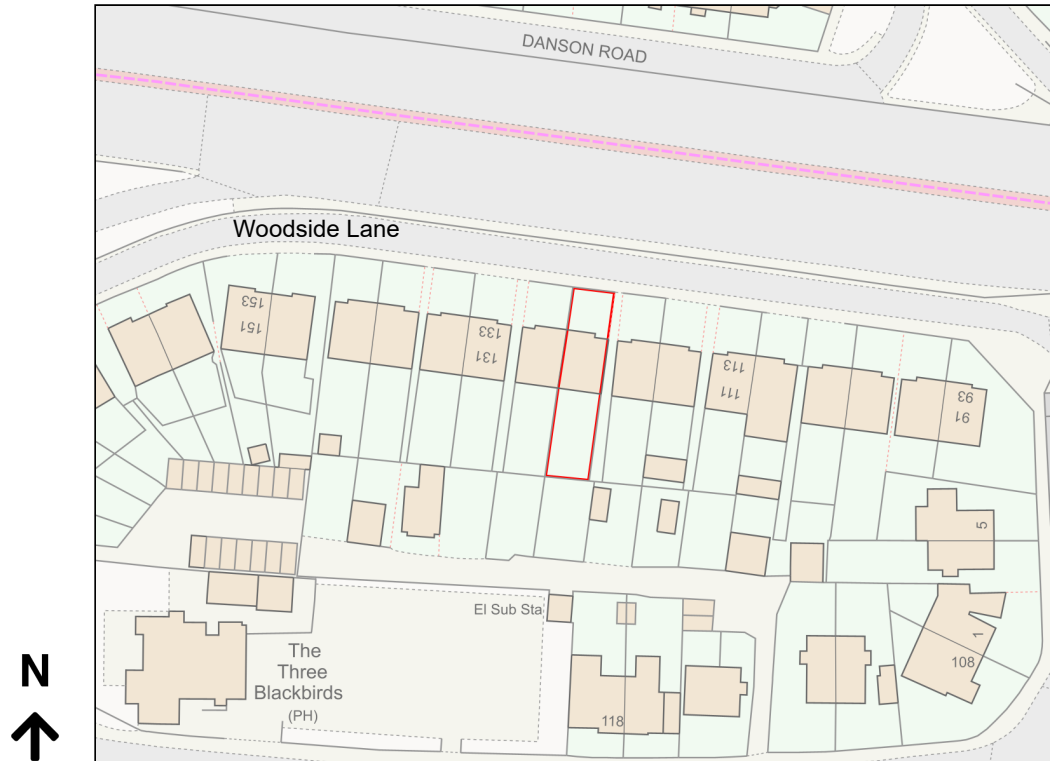

Location Plan

Site Address: 123, Woodside Lane, Bexley, DA5 1EY

Date Produced: 14-Mar-2024

Scale: 1:1250 @A4

Planning Portal Reference: PP-12861908v4