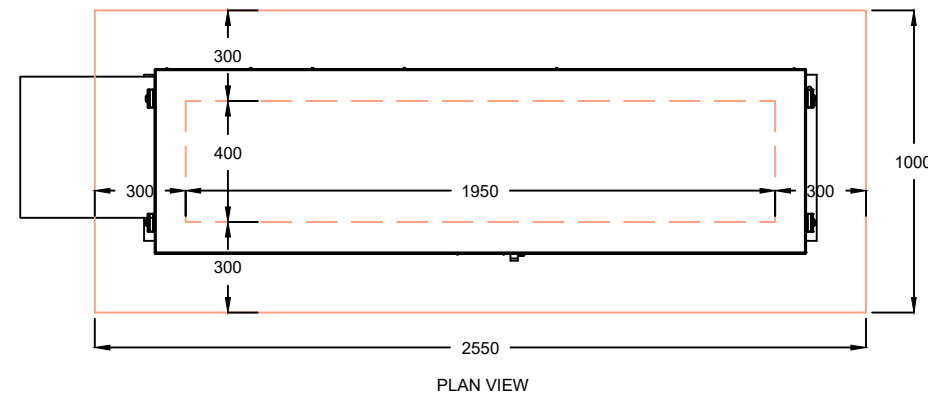

SCHNEIDER ELECTRIC DJ204D010
 PRE-GALVANISED MILD STEEL
 EXTERNAL COLOUR - DARK GREY 632 BS381C

COMMENTS		REV.	DESCRIPTION	REV. BY	APP.	DATE	ADDRESS	PROJECT NAME	 InstaVolt Ltd, 6 Cedarwood, Crockford Lane, Chineham Park, Hampshire, RG24 8WD © InstaVolt Ltd. 2020
NOTE: FOR FURTHER DETAILS PLEASE REFER TO MANUFACTURERS SPECIFICATIONS		A	Issued for comment	LW	CM	22/11/21		EQUIPMENT ELEVATIONS	
		B	Foundations added	LW	RK	03/02/22		DRAWING TITLE	
								FEEDER PILLAR AND COP METERING BOX	
SCALE (@A3) 1:25	DRAWN BY LW							DRAWING NO. 001_20	REV. B