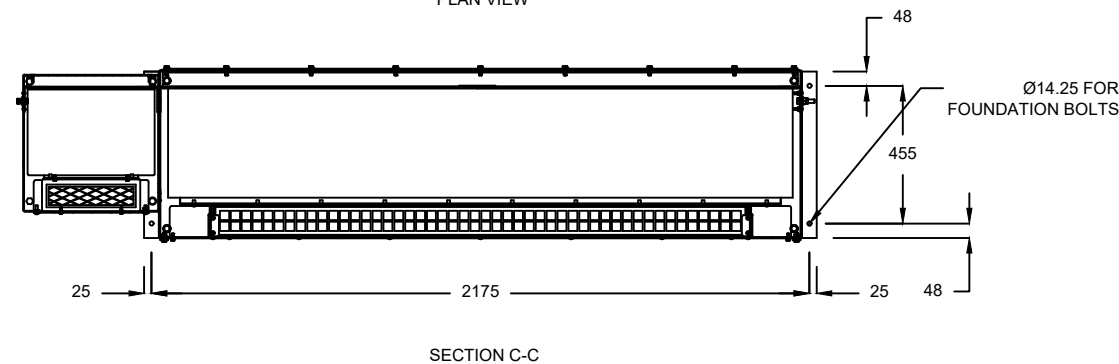

SCHNEIDER ELECTRIC DJ204D010
 PRE-GALVANISED MILD STEEL
 EXTERNAL COLOUR - DARK GREY 632 BS381C

COMMENTS		REV.	DESCRIPTION	REV. BY	APP.	DATE	ADDRESS	PROJECT NAME	 InstaVolt Ltd, 6 Cedarwood, Crockford Lane, Chineham Park, Hampshire, RG24 8WD © InstaVolt Ltd. 2020
NOTE: FOR FURTHER DETAILS PLEASE REFER TO MANUFACTURERS SPECIFICATIONS		A	Issued for comment	LW	CM	22/11/21		EQUIPMENT ELEVATIONS	
		B	Foundations added	LW	RK	03/02/22		DRAWING TITLE	
								FEEDER PILLAR AND COP METERING BOX	
SCALE (@A3) 1:25	DRAWN BY LW							DRAWING NO. 001_20	REV. B