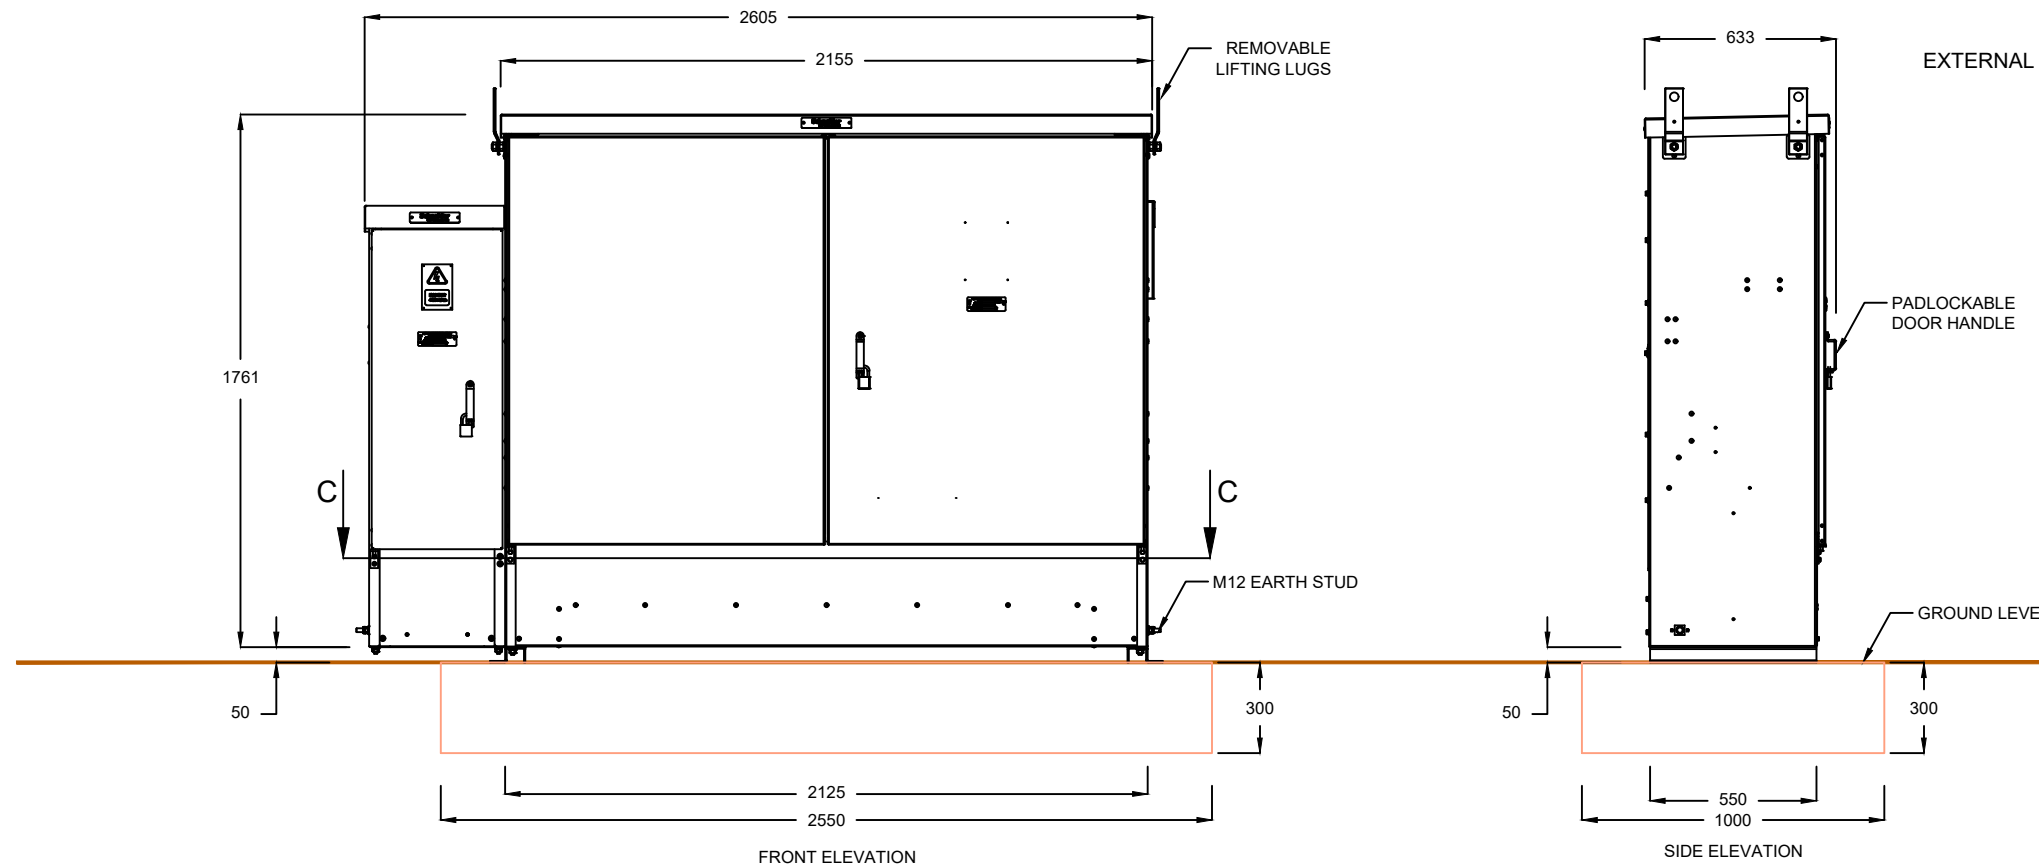

SCHNEIDER ELECTRIC DJ204D010
 PRE-GALVANISED MILD STEEL
 EXTERNAL COLOUR - DARK GREY 632 BS381C

COMMENTS		REV.	DESCRIPTION	REV. BY	APP.	DATE	ADDRESS	PROJECT NAME	 InstaVolt Ltd, 6 Cedarwood, Crockford Lane, Chineham Park, Hampshire, RG24 8WD © InstaVolt Ltd. 2020
NOTE: FOR FURTHER DETAILS PLEASE REFER TO MANUFACTURERS SPECIFICATIONS		A	Issued for comment	LW	CM	22/11/21		EQUIPMENT ELEVATIONS	
		B	Foundations added	LW	RK	03/02/22		DRAWING TITLE	
								FEEDER PILLAR AND COP METERING BOX	
SCALE (@A3) 1:25	DRAWN BY LW							DRAWING NO. 001_20	REV. B