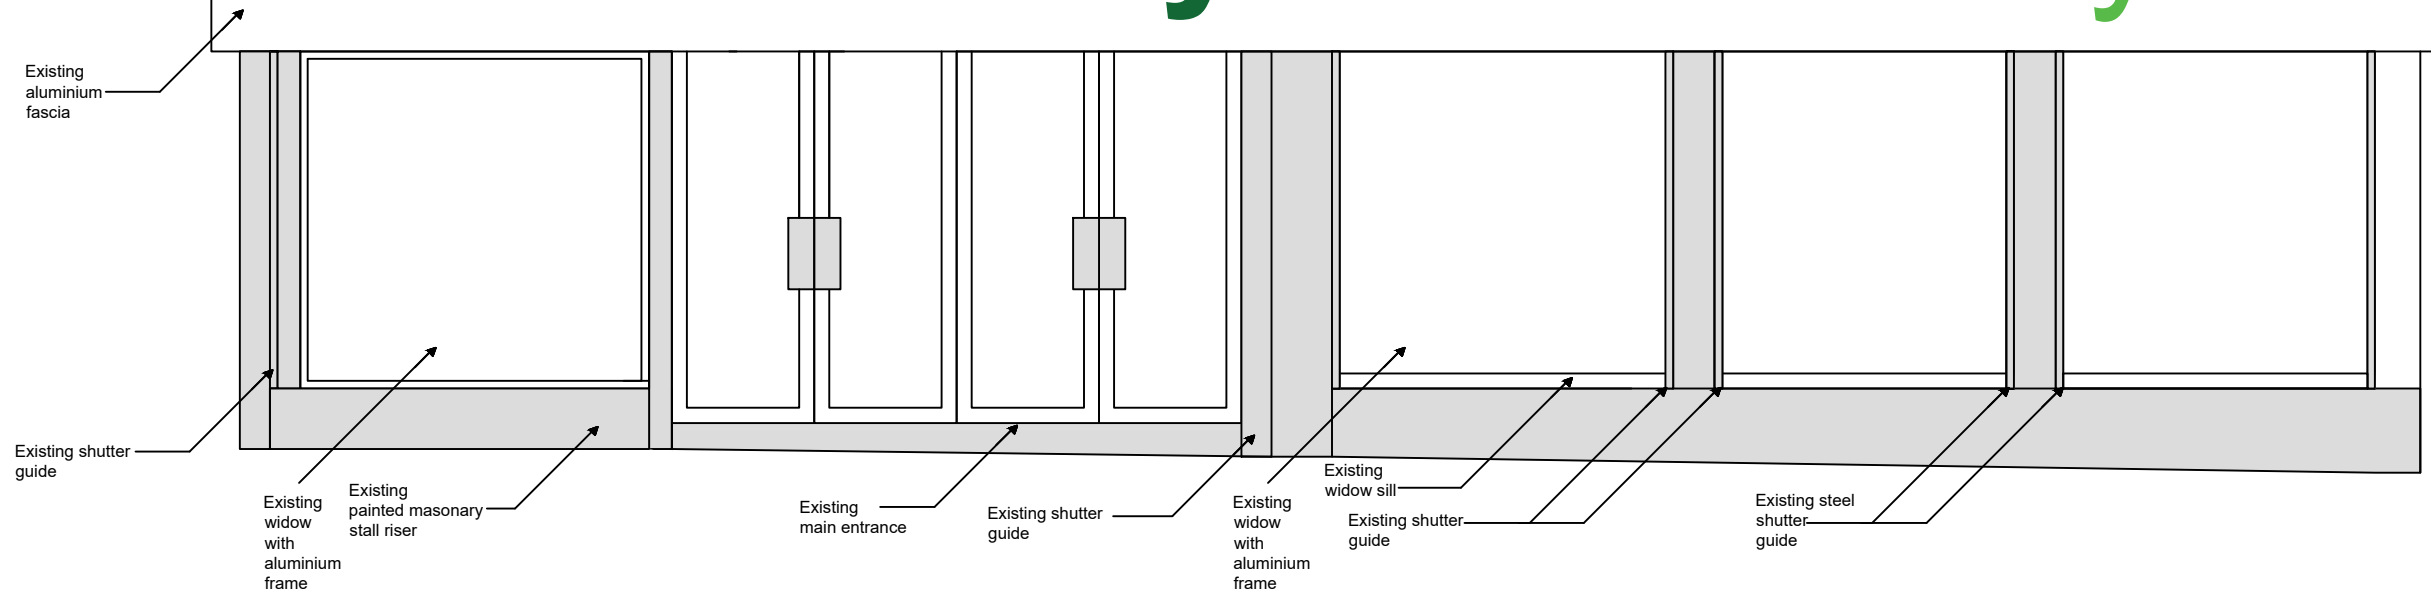

Existing Shopfront elevation

Lloyds Pharmacy

Scale Ruler in metres

Existing Shopfront - side elevation

Amiry & Gilbride, Uddingston

March 2024

Scale 1:50 @ A3

C.Burton