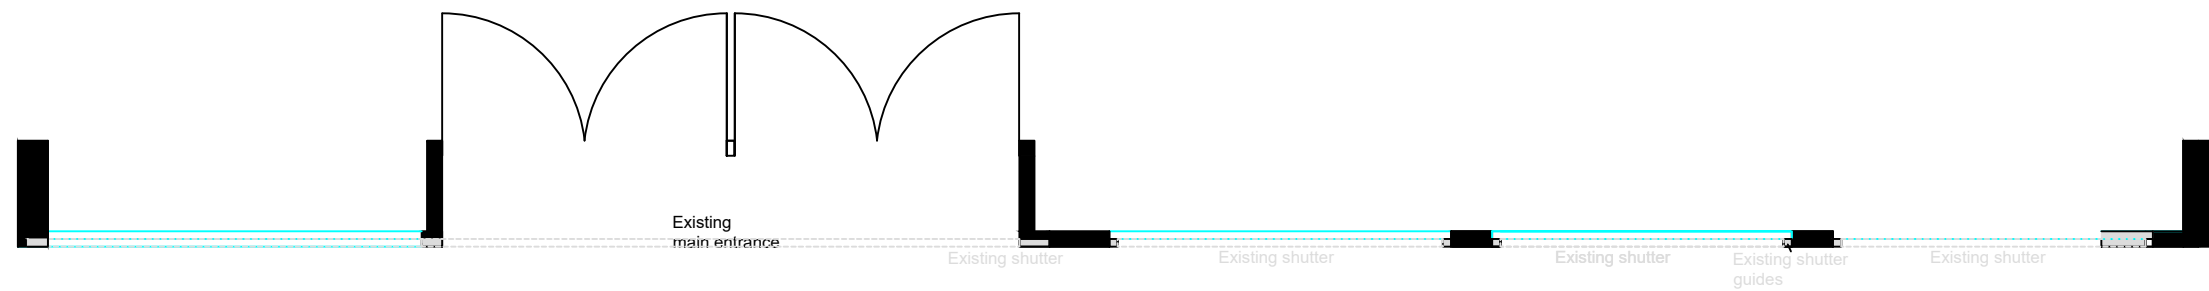

Existing Shopfront elevation

Lloyds Pharmacy

Scale Ruler in metres

Existing Shopfront - side elevation

Amiry & Gilbride, Uddingston

March 2024

Scale 1:50 @ A3

C.Burton