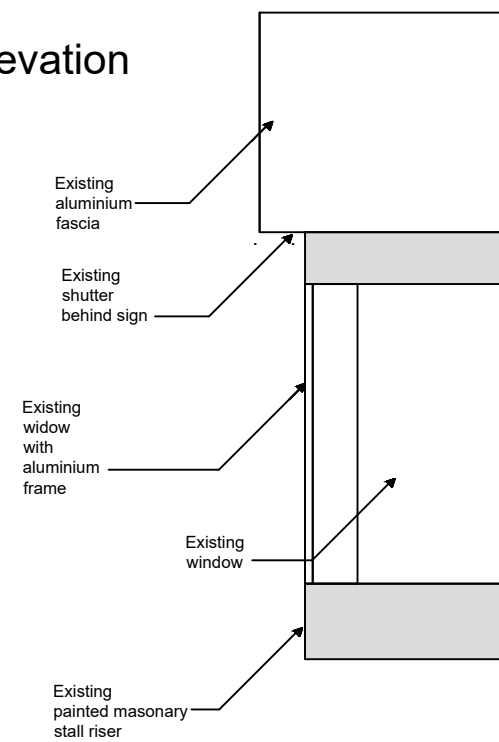

Existing Shopfront elevation

Lloyds Pharmacy

Scale Ruler in metres

Existing Shopfront - side elevation

Amiry & Gilbride, Uddingston

March 2024

Scale 1:50 @ A3

C.Burton

Drawing 1

Note: Any design work provided is chargeable if used by another third party