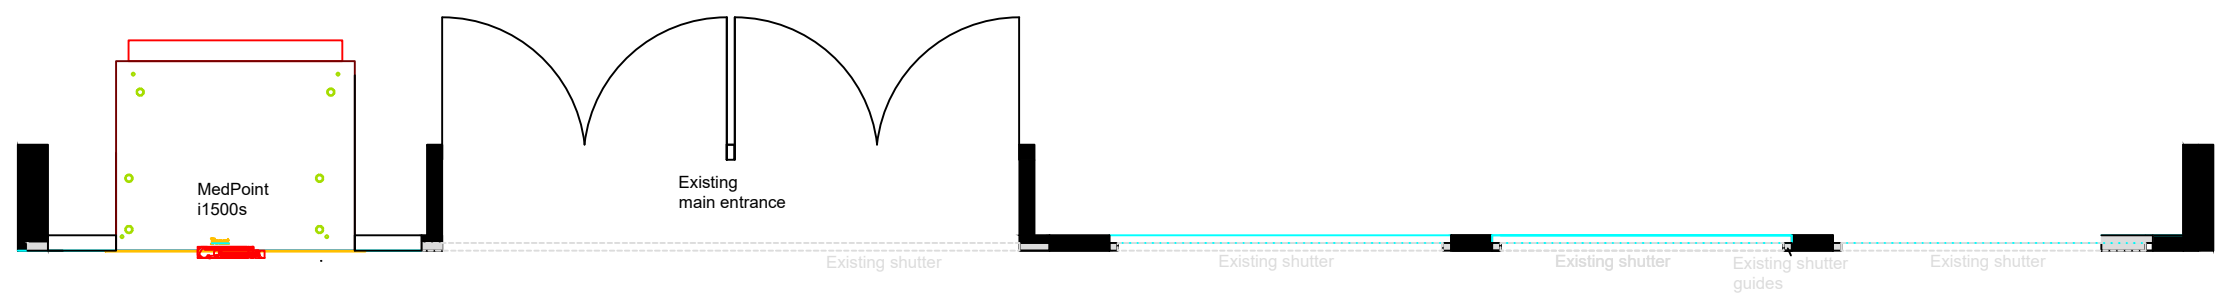

Proposed Shopfront elevation

Lloyds Pharmacy

Scale Ruler in metres

Proposed Shopfront - side elevation

Amiry & Gilbride, Uddingston

March 2024

Scale 1:50 @ A3

C.Burton