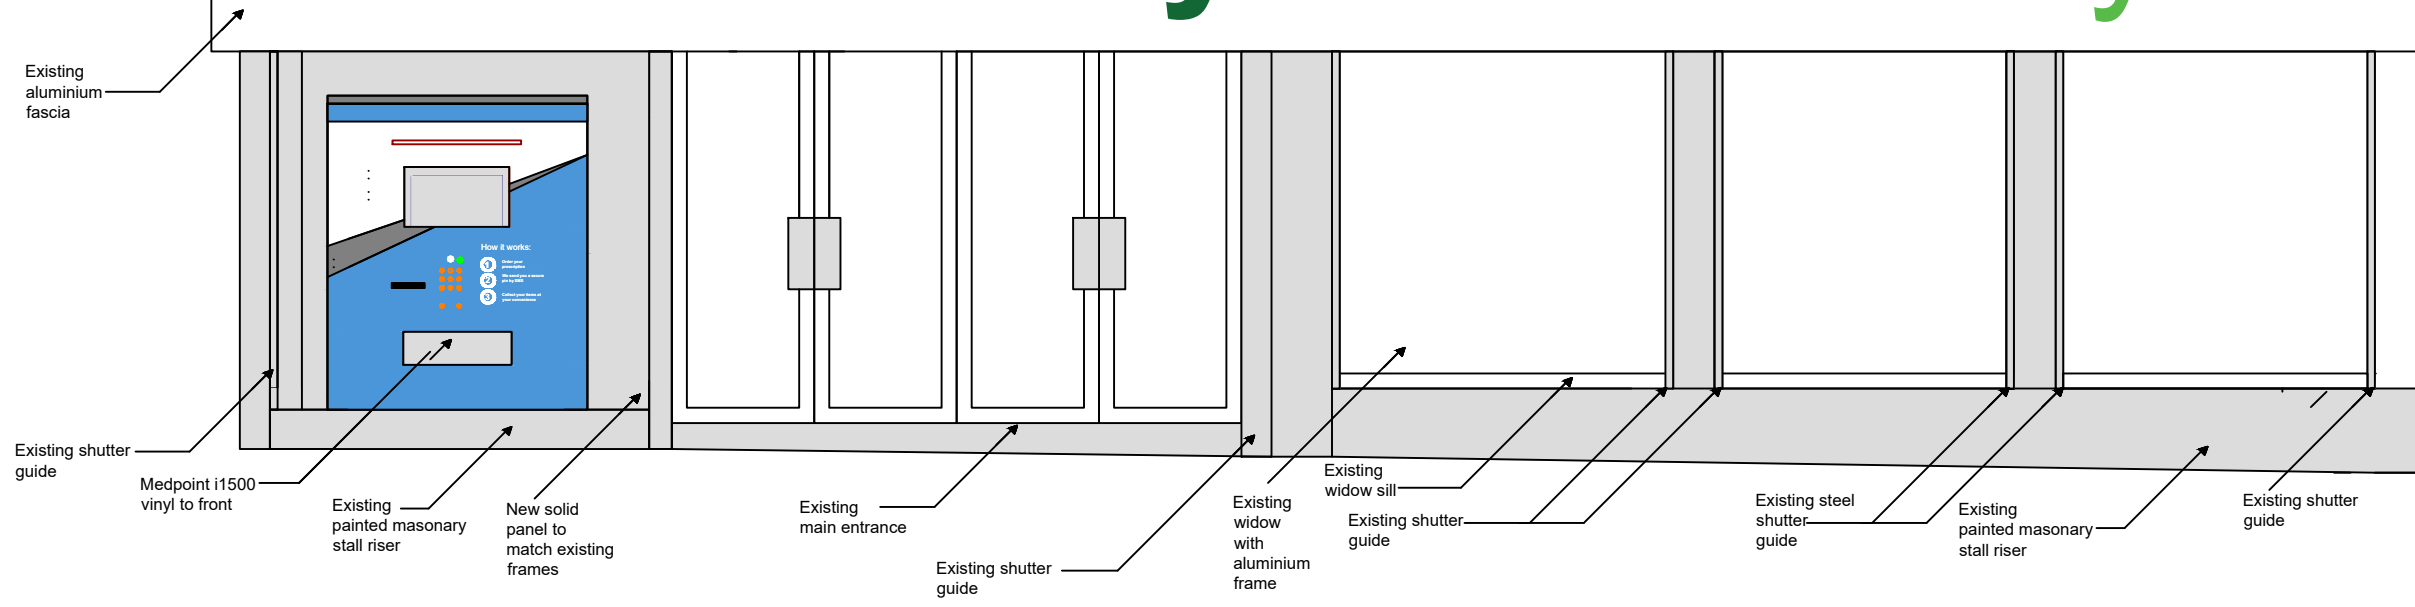

Proposed Shopfront elevation

Lloyds Pharmacy

Scale Ruler in metres

Proposed Shopfront - side elevation

Amiry & Gilbride, Uddingston

March 2024

Scale 1:50 @ A3

C.Burton