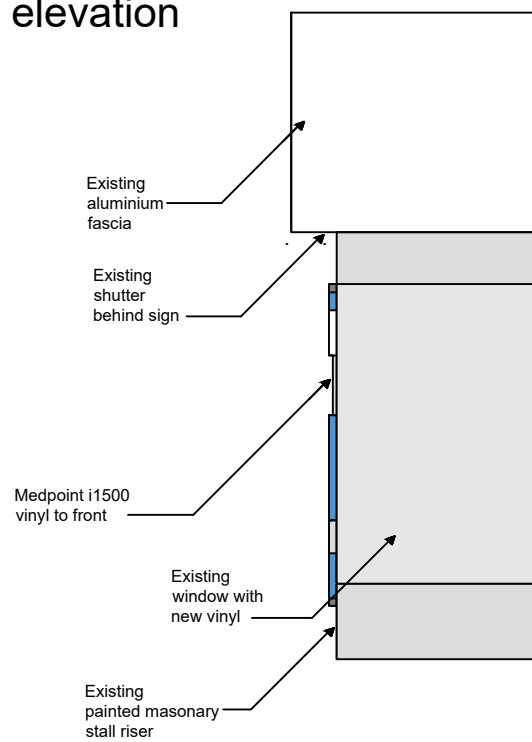

Proposed Shopfront elevation

Lloyds Pharmacy

Scale Ruler in metres

Proposed Shopfront - side elevation

Amiry & Gilbride, Uddingston

March 2024

Scale 1:50 @ A3

C.Burton