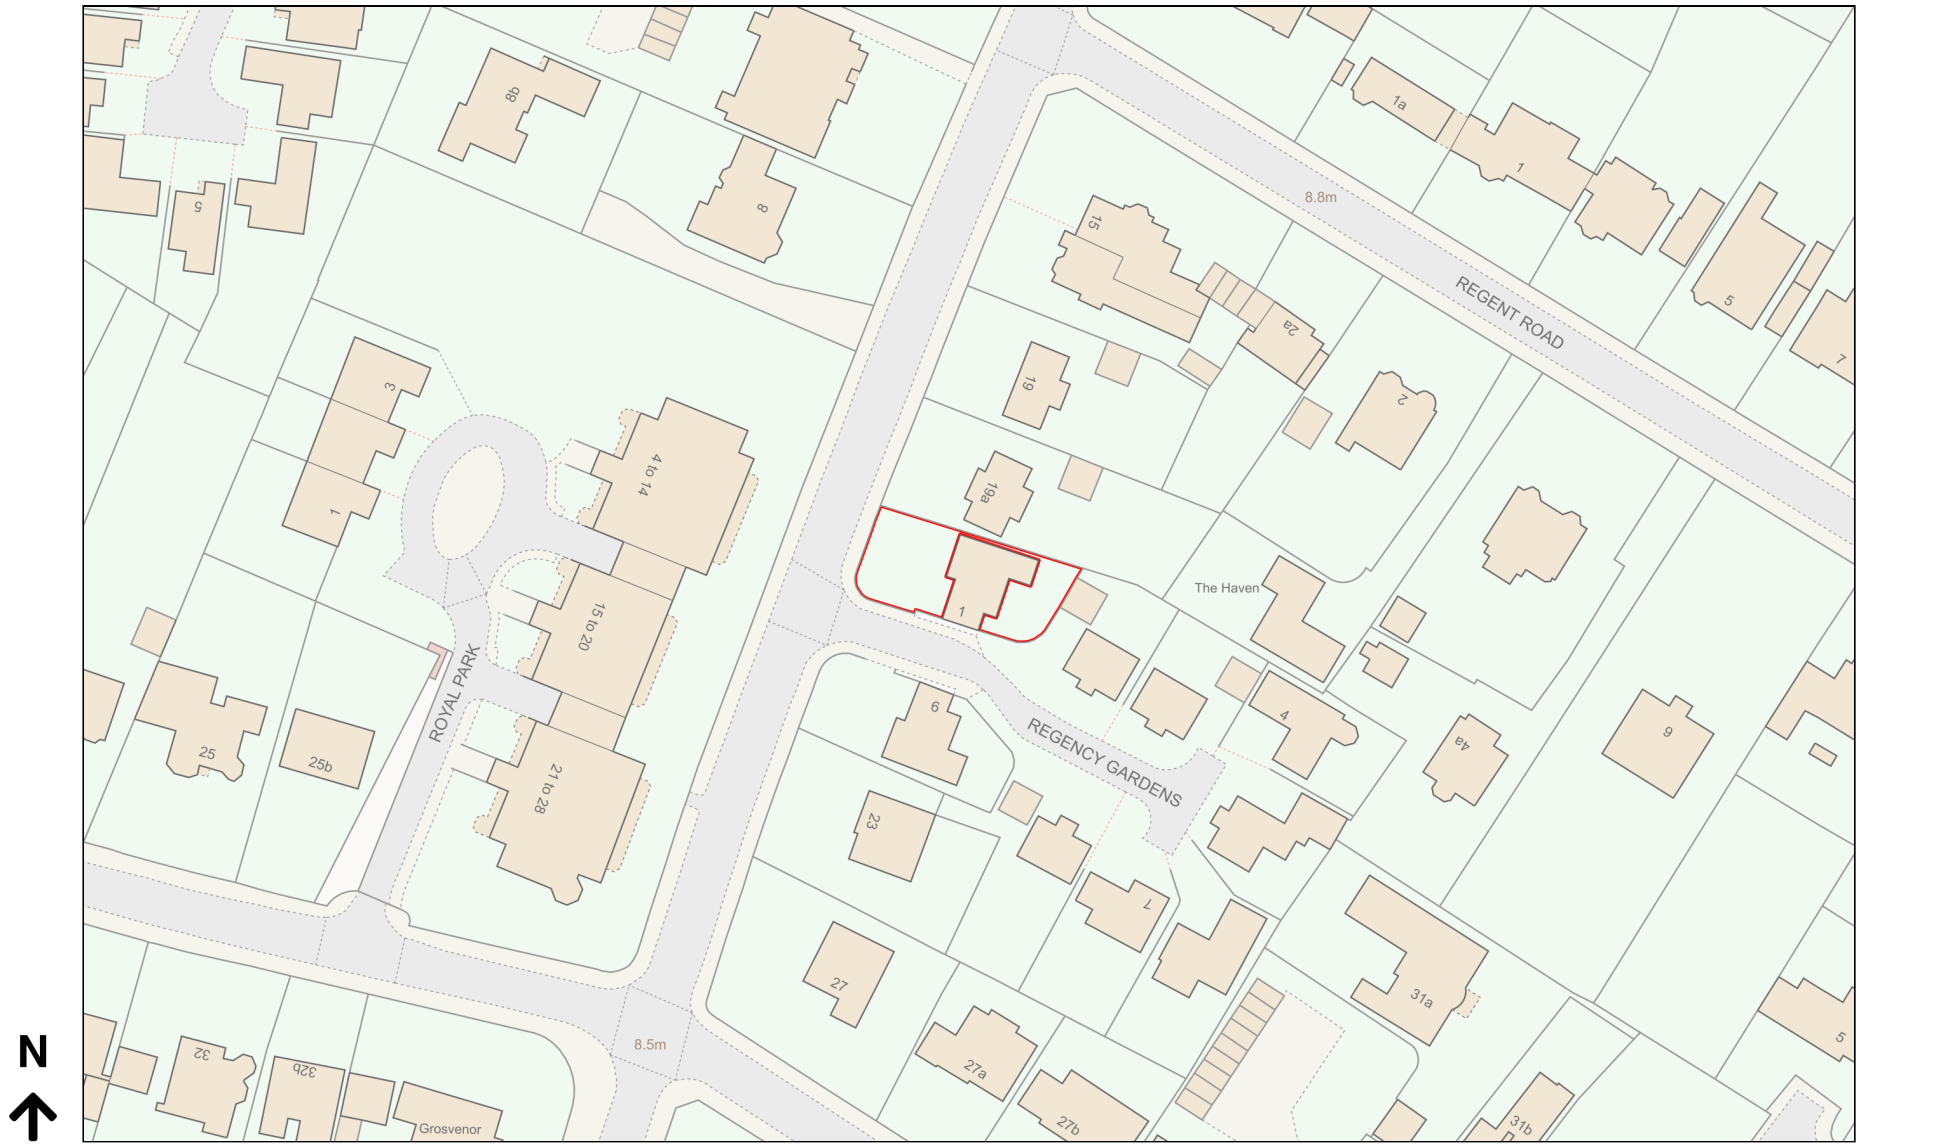

# Location Plan

Site Address: 1, Regency Gardens, Birkdale, PR8 2HD

Date Produced: 18-Mar-2024

Scale: 1:1250 @A4

Planning Portal Reference: PP-12894374v1