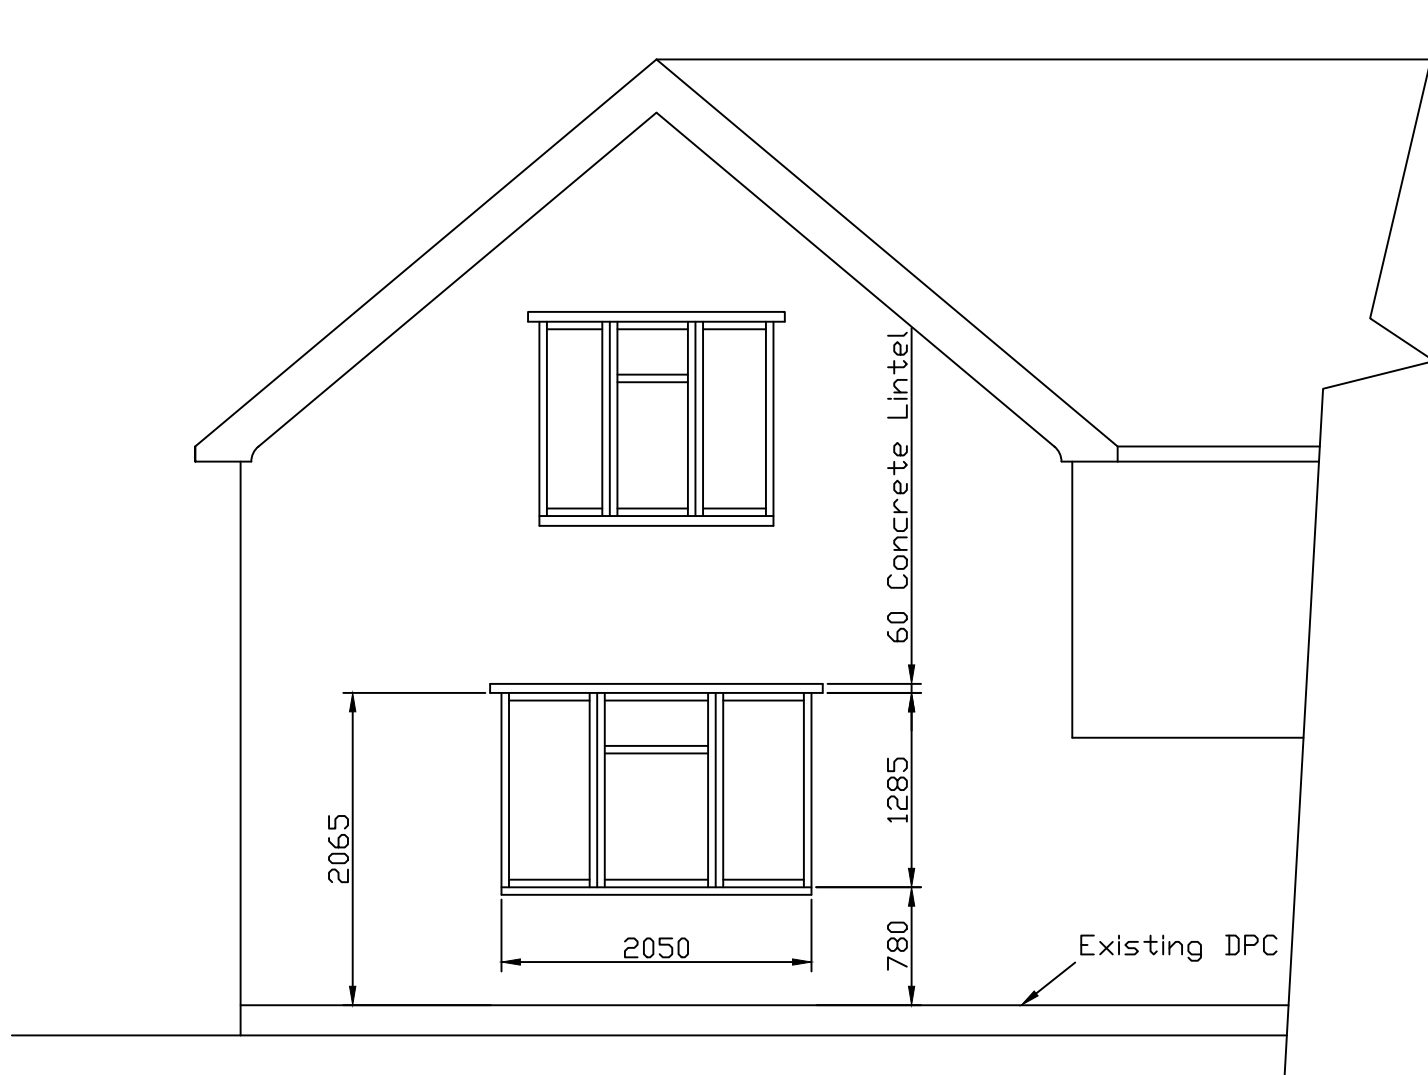

S Ellis-Lowe
Church View
Weston-Under-Redcastle
Shrewsbury
SY4 5XA

Existing Rear Elevation
1:50