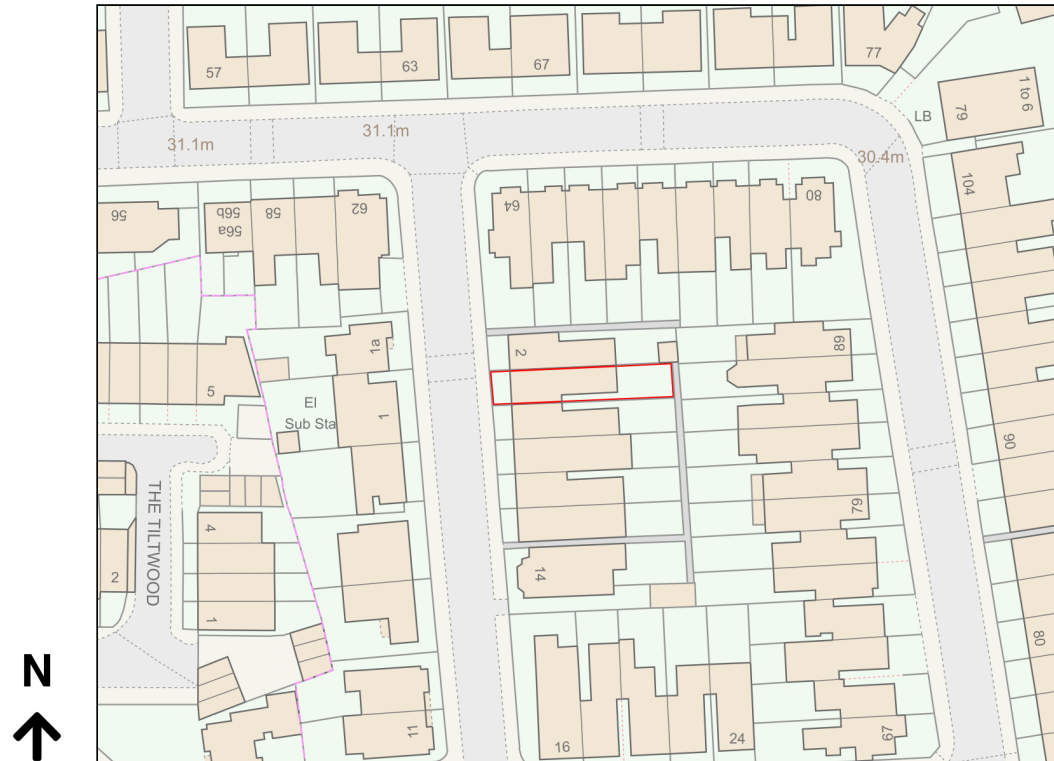

Location Plan

Site Address: 4, Baldwyn Gardens, Acton, W3 6HH

Date Produced: 05-Mar-2024

Scale: 1:1250 @A4

Planning Portal Reference: PP-12840888v1