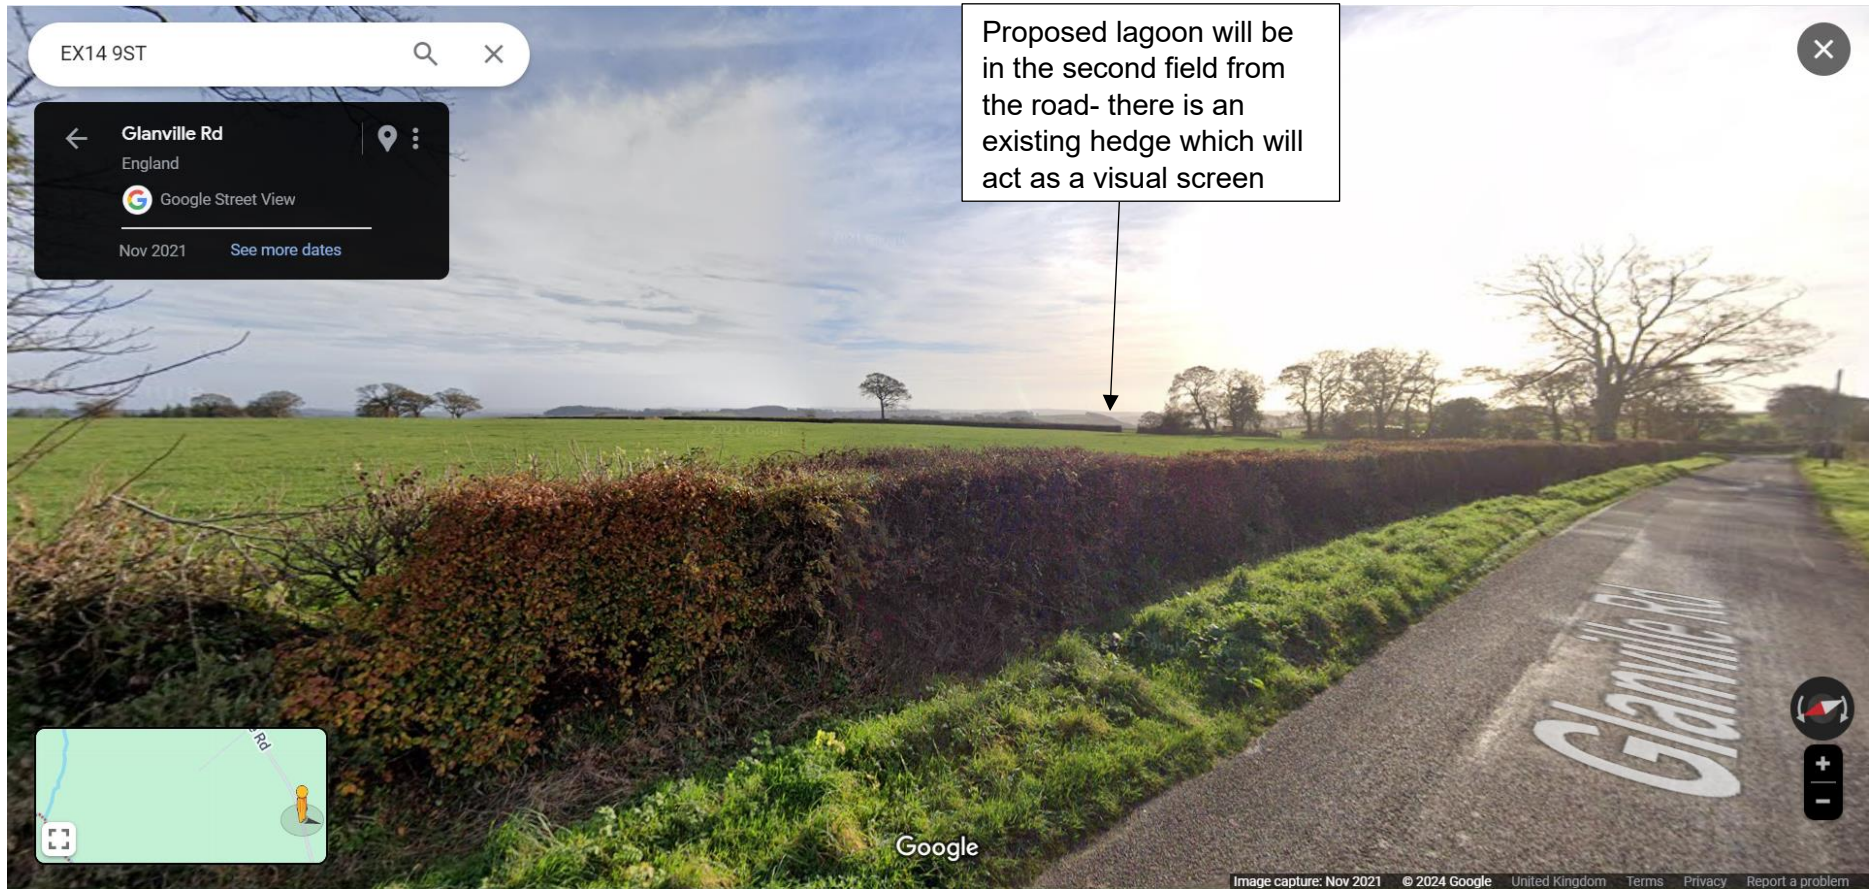

Google Image imagery for proposed slurry store at Glanville Farm.

View looking East from Glanville Road.

Existing mature hedge which will act as a visual screen between the road and the proposal.

View looking north east – existing hedgerows will screen the proposal from Glanville Road.