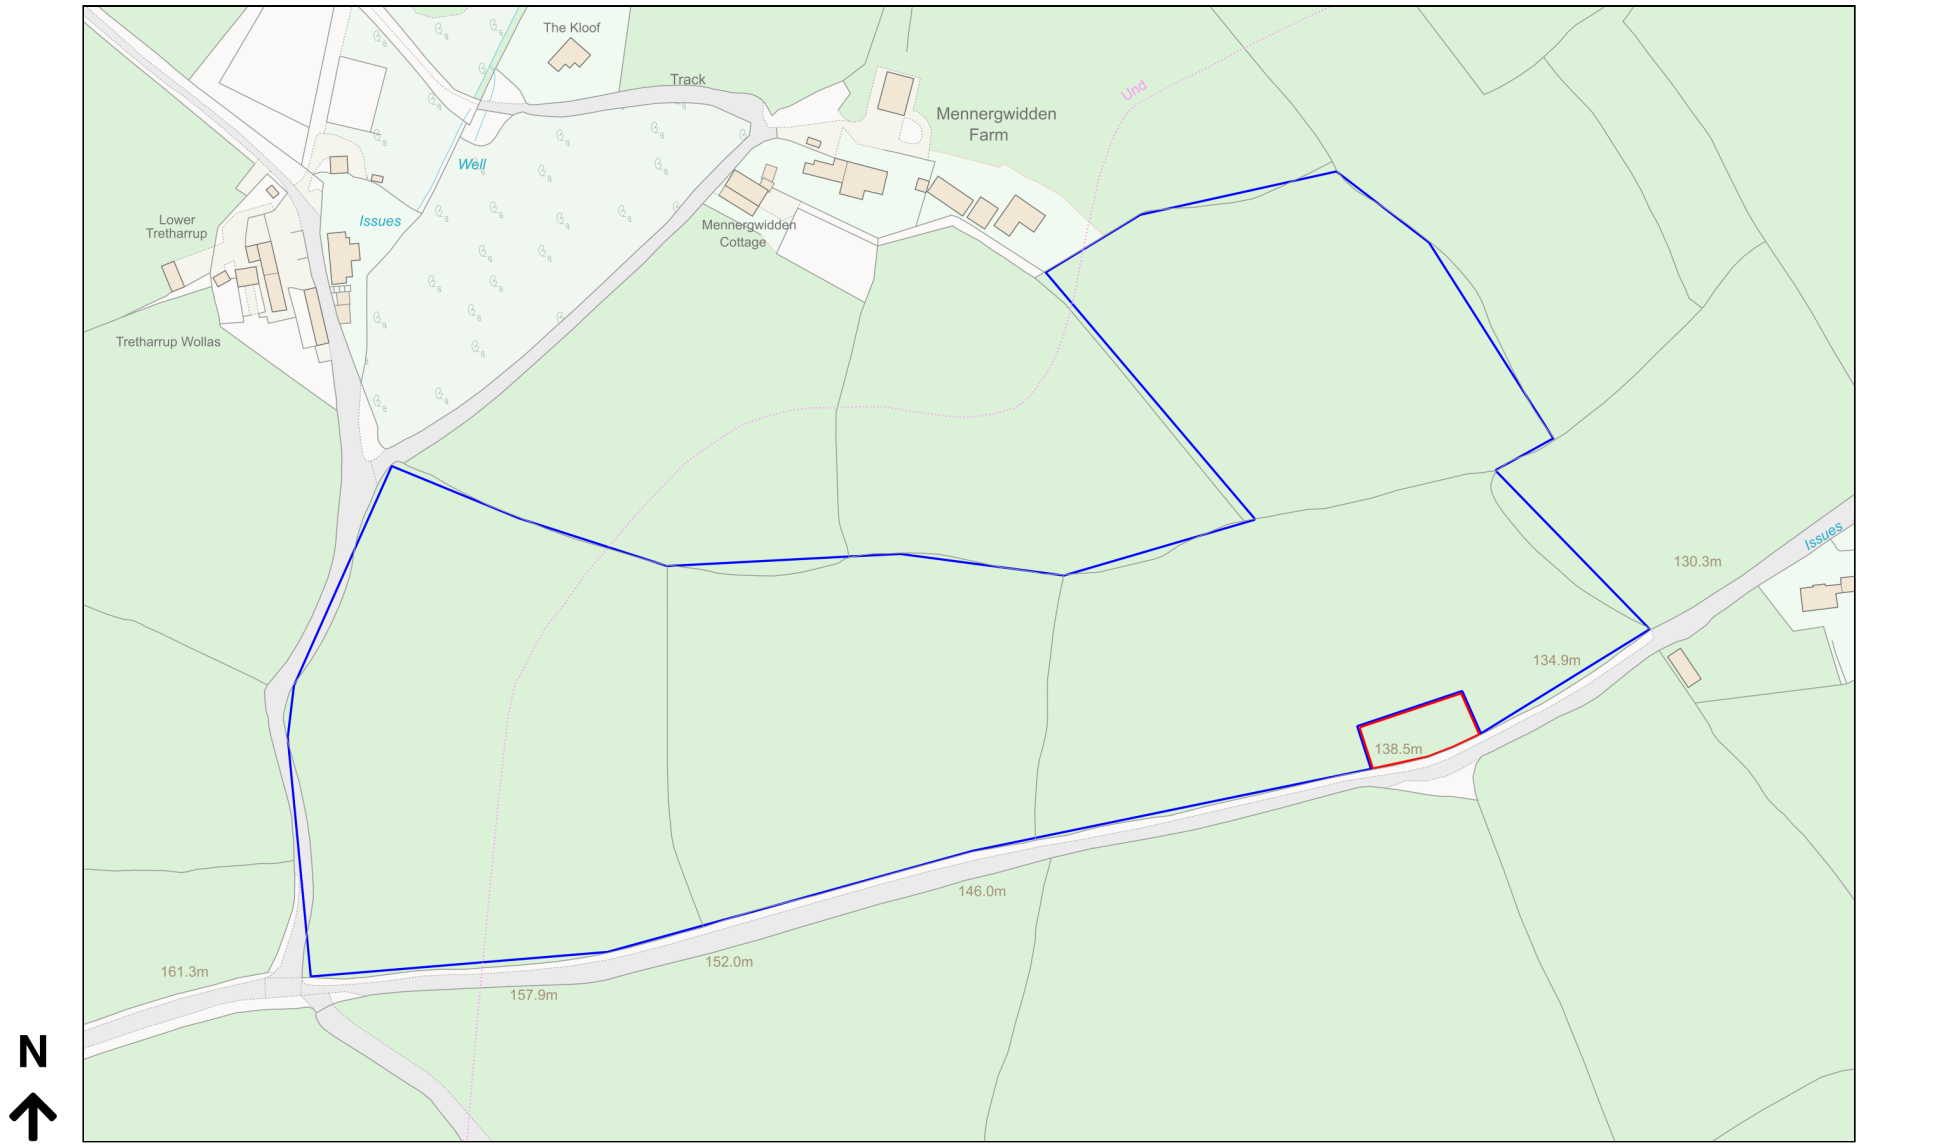

# Location Plan

Site Address: Easting: 172769 Northing: 38988

Date Produced: 16-Feb-2024

Scale: 1:2500 @A4

Planning Portal Reference: PP-12411043v3