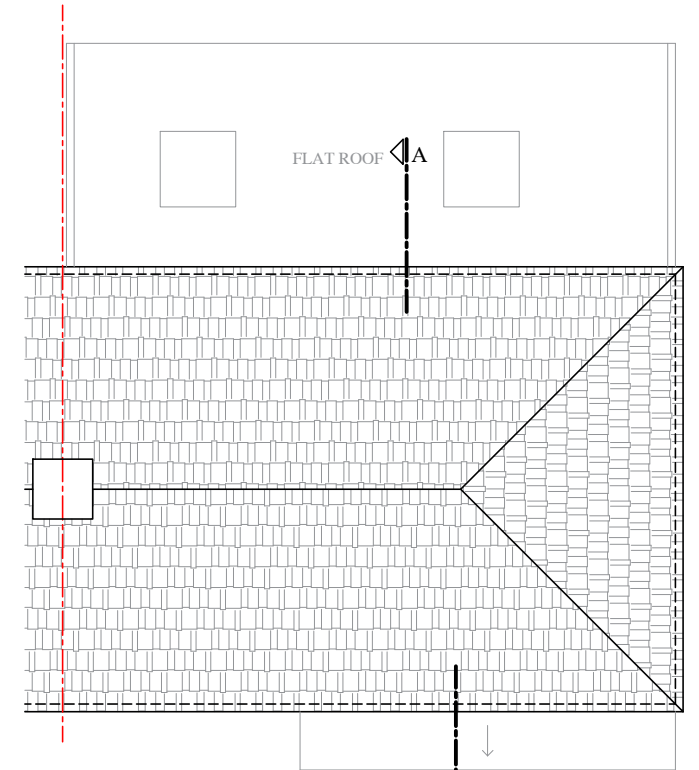

GROUND FLOOR PLAN

FIRST FLOOR PLAN

ROOF PLAN

CLIENT	PROJECT	DRAWING TITLE
Mr A. Maitiniyazi	Single Storey Side Extension	Floor Plans -as existing-
PROJECT ADDRESS	SCALE	DRAWN BY
58 Addison Avenue	1/100@A3	O.O
London N14 4AH	DRAWING NO.	
	AA012024-HP01	