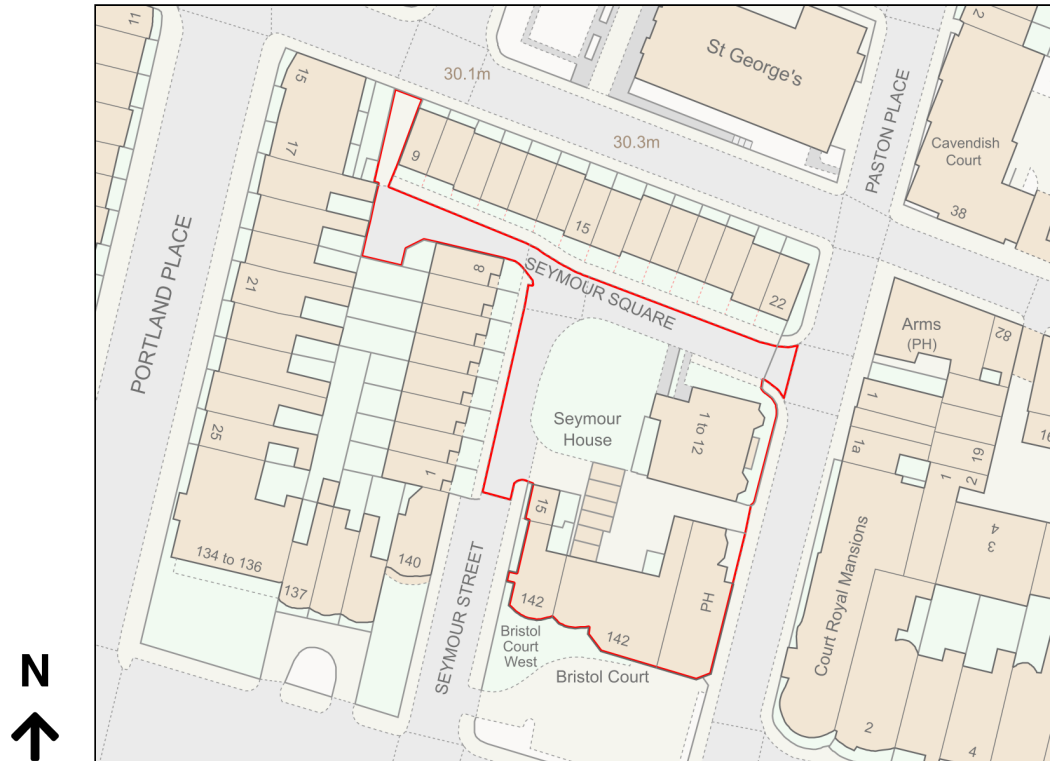

Location Plan

Site Address: Flat 16, Bristol Court, 142, Marine Parade, Brighton, BN2 1DF

Date Produced: 15-Feb-2024

Scale: 1:1250 @A4

Planning Portal Reference: PP-12808695v1