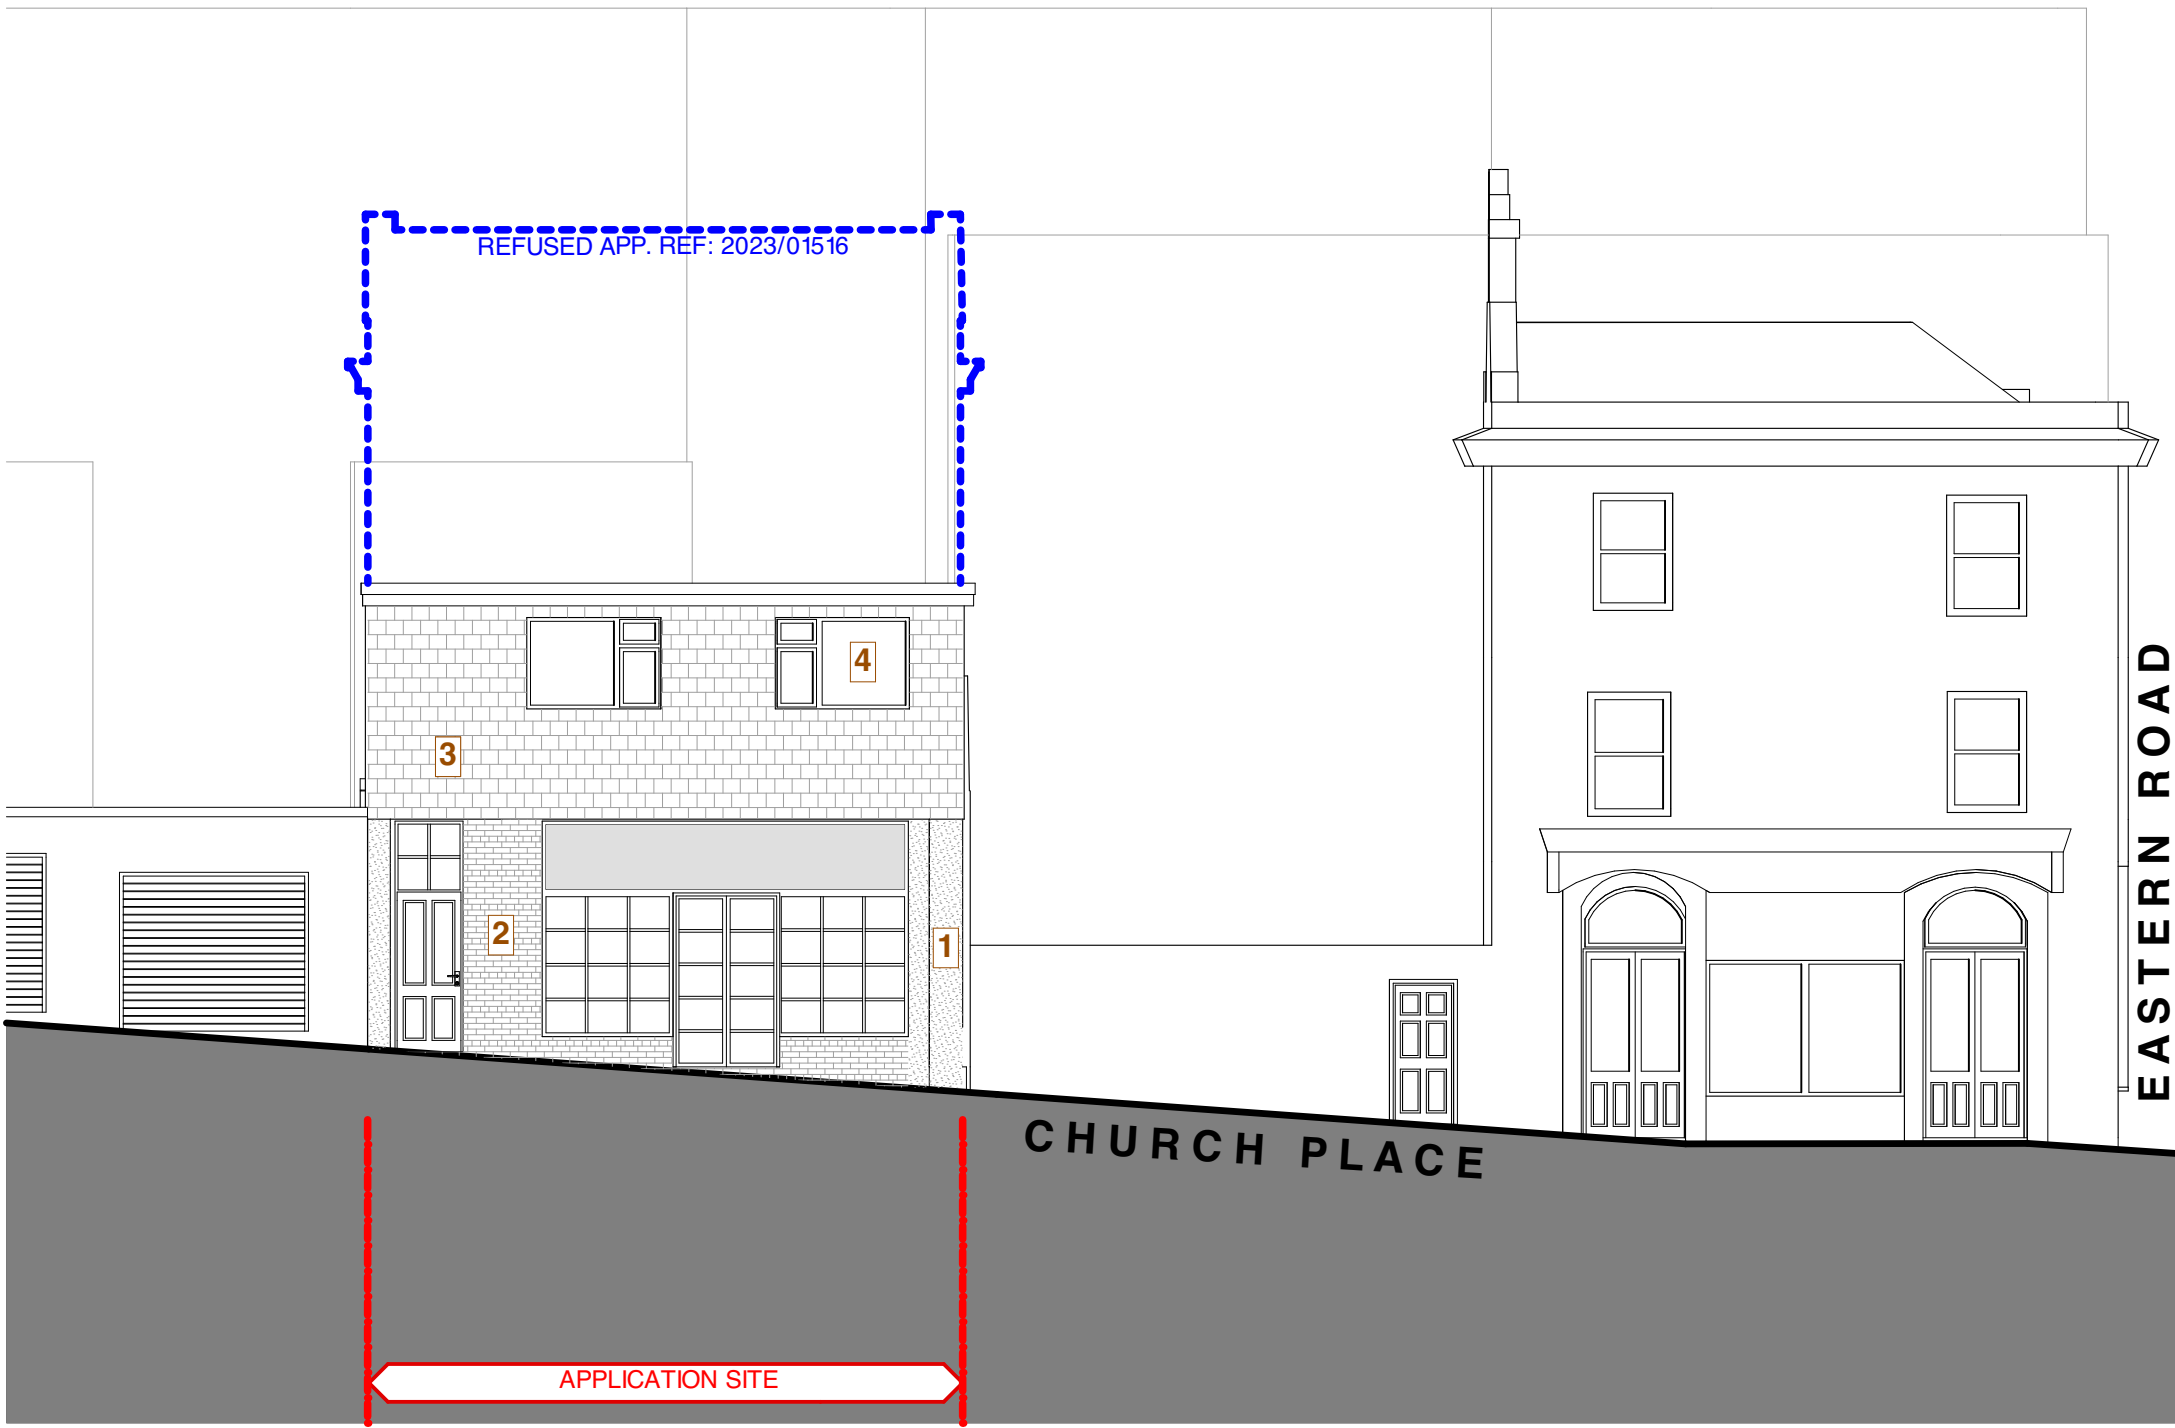

- 1 Render (painted white)
- 2 brick (painted)
- 3 Clay tile hanging (Red multi)
- 4 UPVC windows (white)
- 5 Render (unpainted/dirty)
- 6 Brick (orange)

REAR OF SUSSEX SQUARE (NOT SURVEYED)

WEST ELEVATION

1:100

EAST ELEVATION

1:100