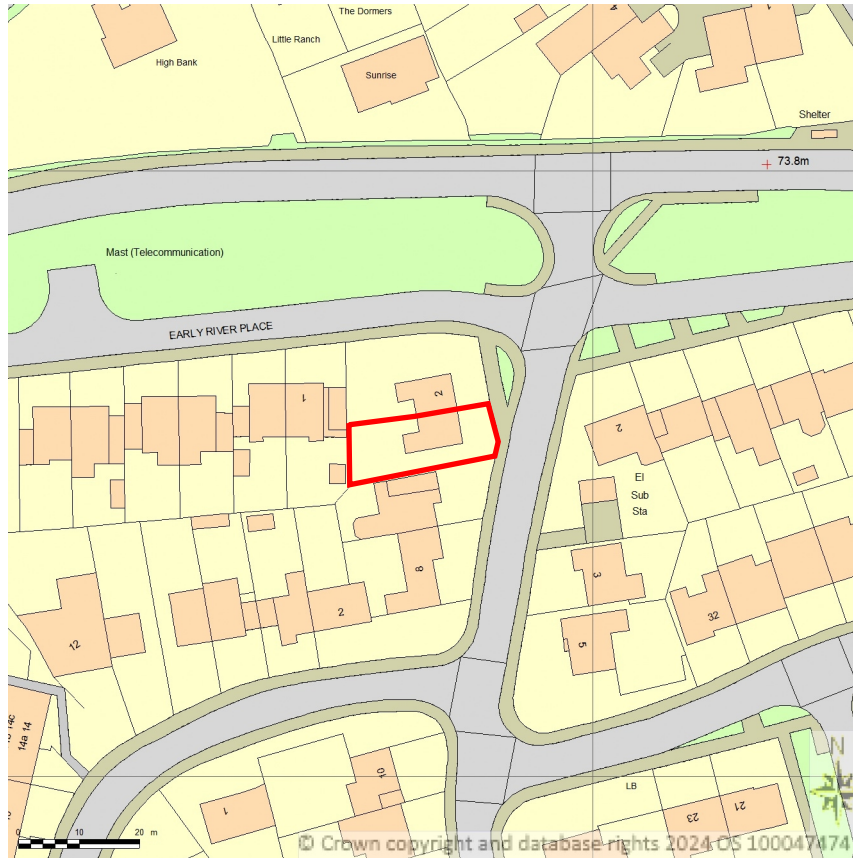

SITE LOCATION PLAN

AREA 2 HA

SCALE: 1:1250 on A4

CENTRE COORDINATES: 377674 , 275257

Supplied by Streetwise Maps Ltd

www.streetwise.net

Licence No: 100047474

10:10:35 21/02/2024