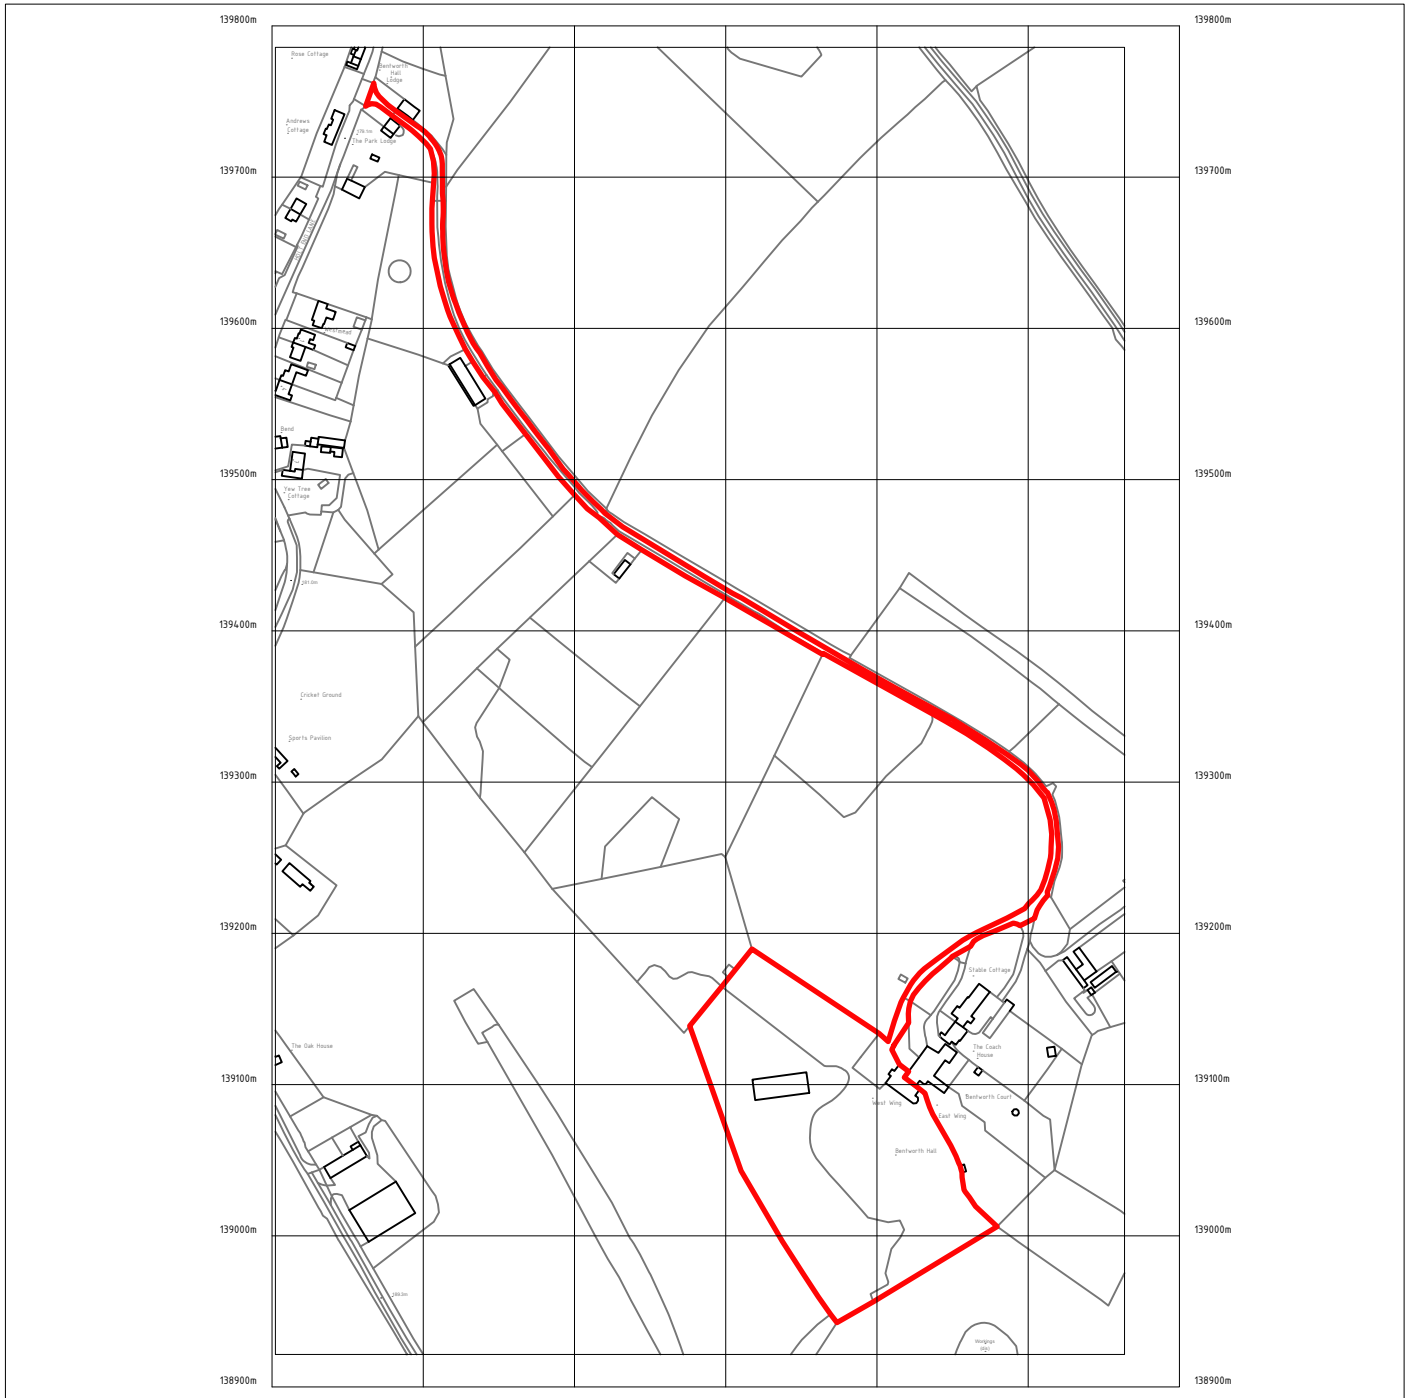

VESTA ARCHITECTS

The Oast House, Stapeley Manor Farm, Odiham, Hampshire, RG29 1JE
+44 (0)1256 862850 | info@vesta-architects.co.uk

www.vesta-architects.co.uk

LOCATION PLAN

Crown Copyright and database rights 2023 OS Licence no. AC0000806982

Project

WEST WING, BENTWORTH HALL
HOLT END LANE, ALTON, GU34 5LA

Date

MAR 2024

Scale

1:5000 @ A4

Drawn

MB

OS Serial No.

AC0000806982

Rev.