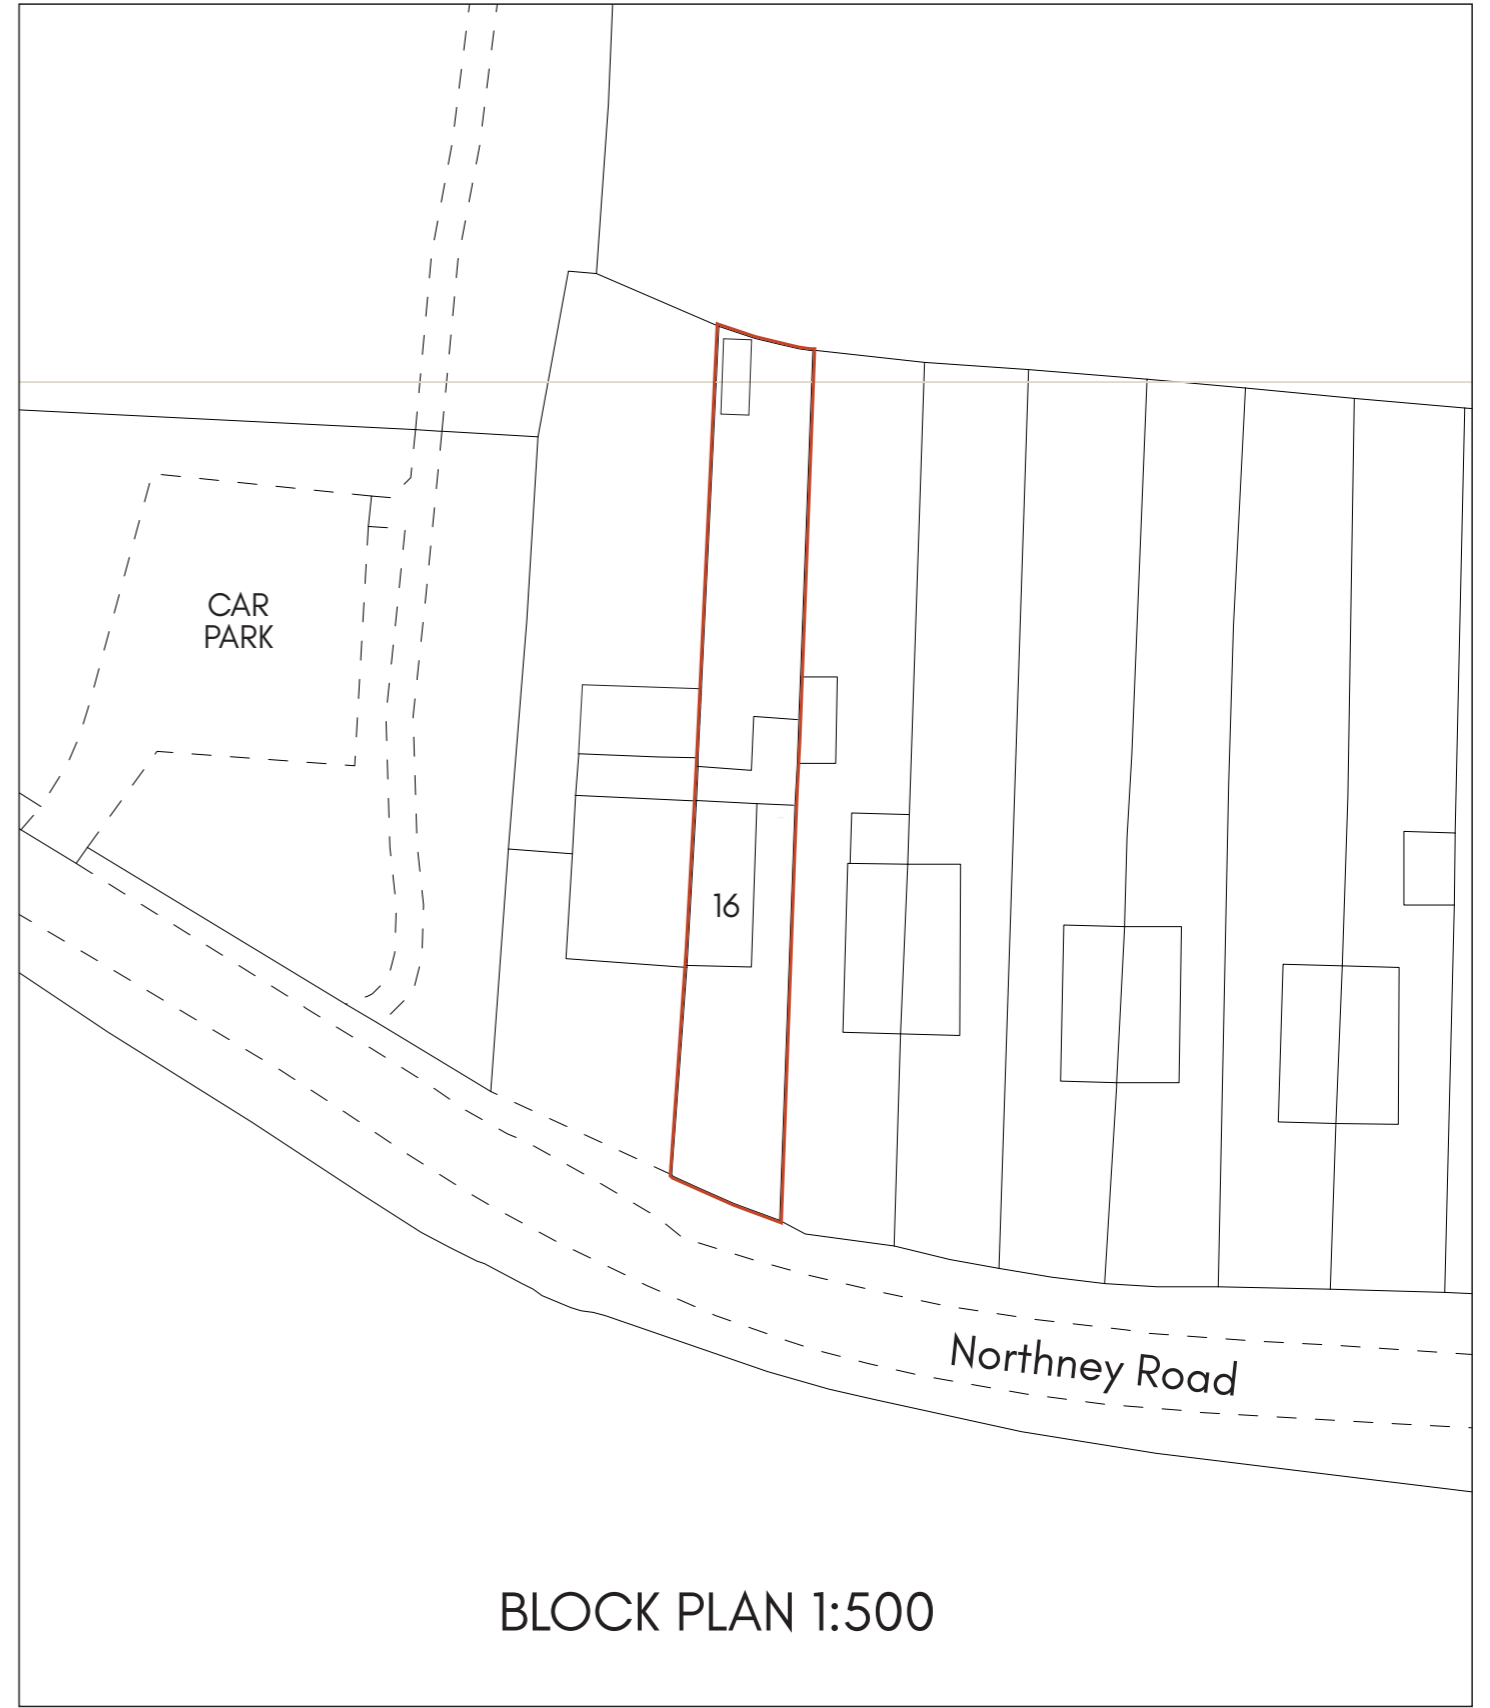

LOCATION PLAN 1:1250

BLOCK PLAN 1:500

10m 20m 30m 40m 50m

100m

200m

5m

10m

15m

20m

25m

50m

75m

100m

16 Northney Road
Hayling Island
PO11 0ND

LOCATION
PLANS - EXISTING

Revisions: a)

© Copyright
All rights reserved.
Hockenhauser

HOCKENHAUSER

CONTACT 07876456340
tom@hockenhauser.com

Scale: A3 = As Shown
Drawn: TH
Date: 04/03/2024

88088-01-005