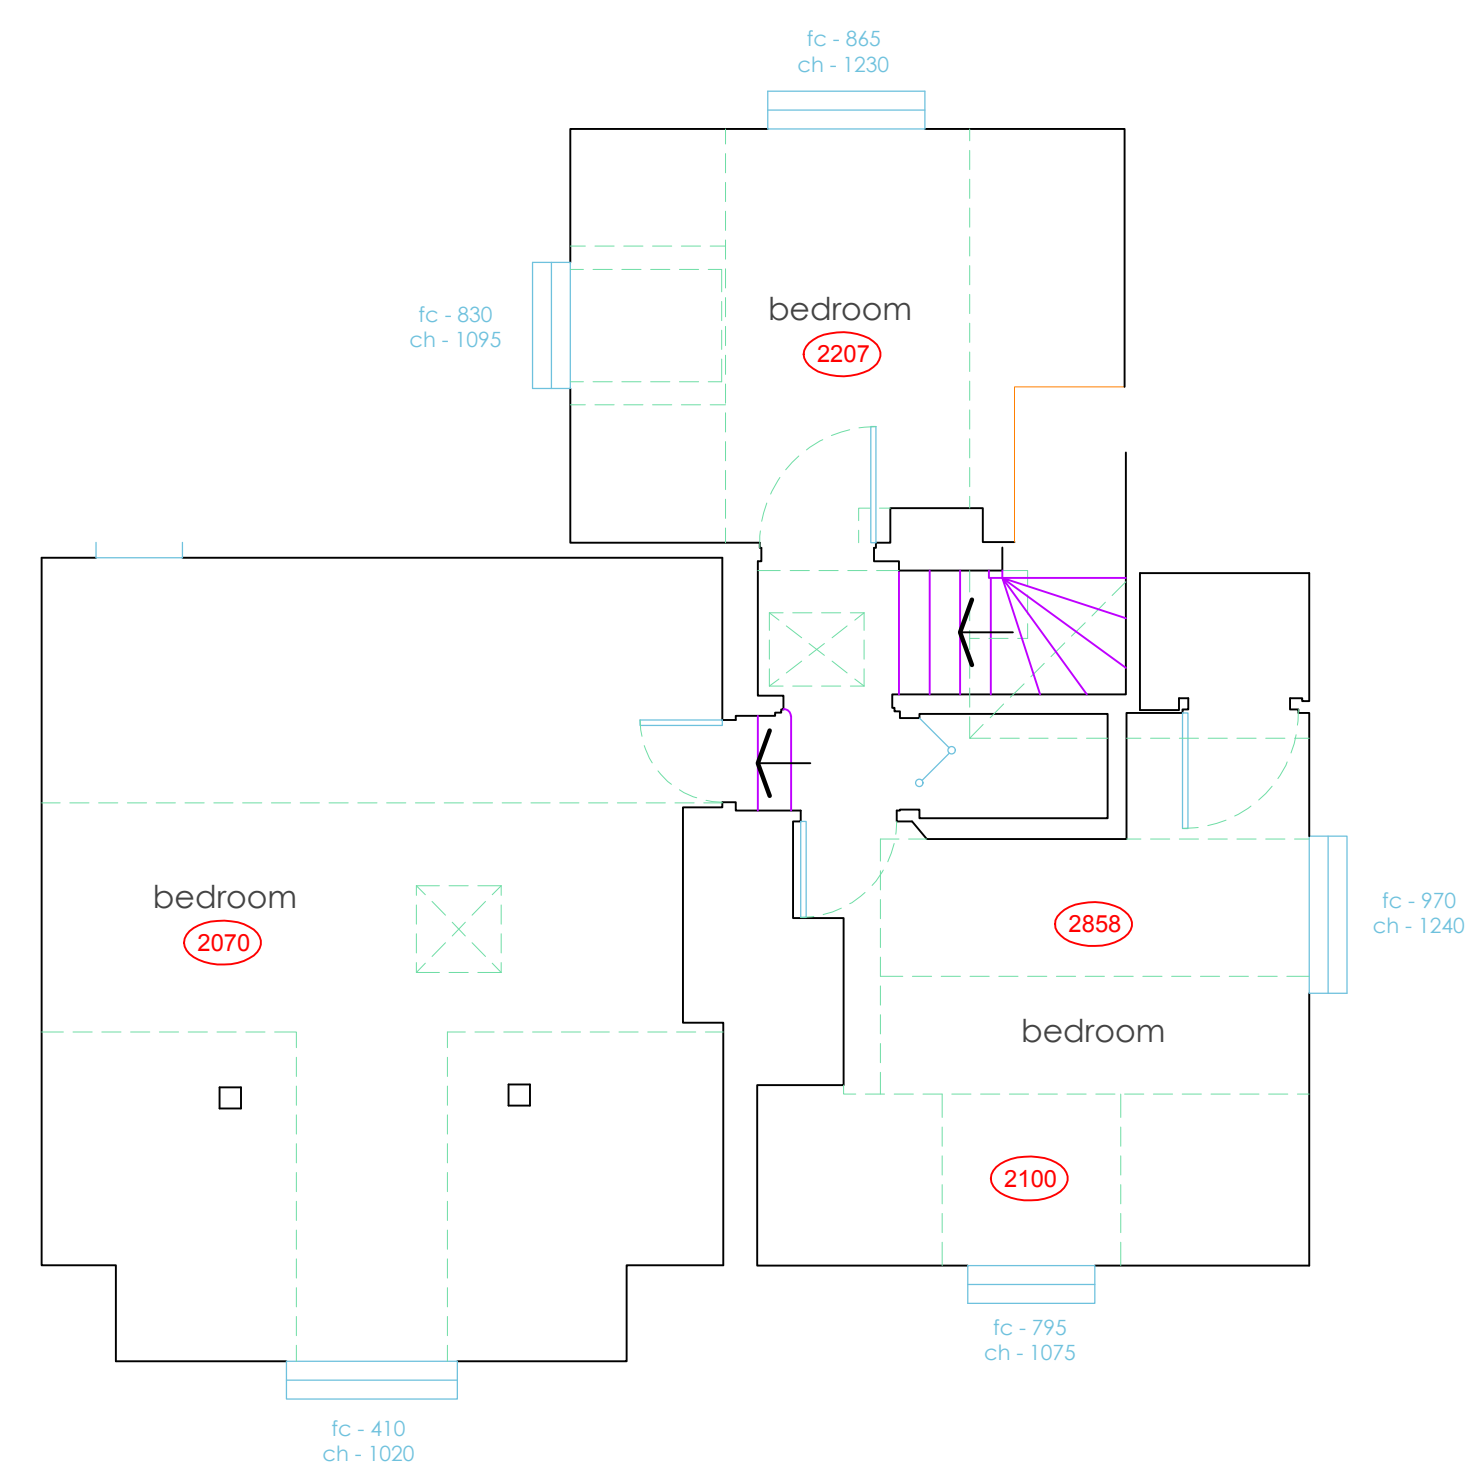

first floor

Scale: 1:50	Date: 16-03-24	Drawn By: ML
Drawn No: 24-016	Job: 04	Rev: A