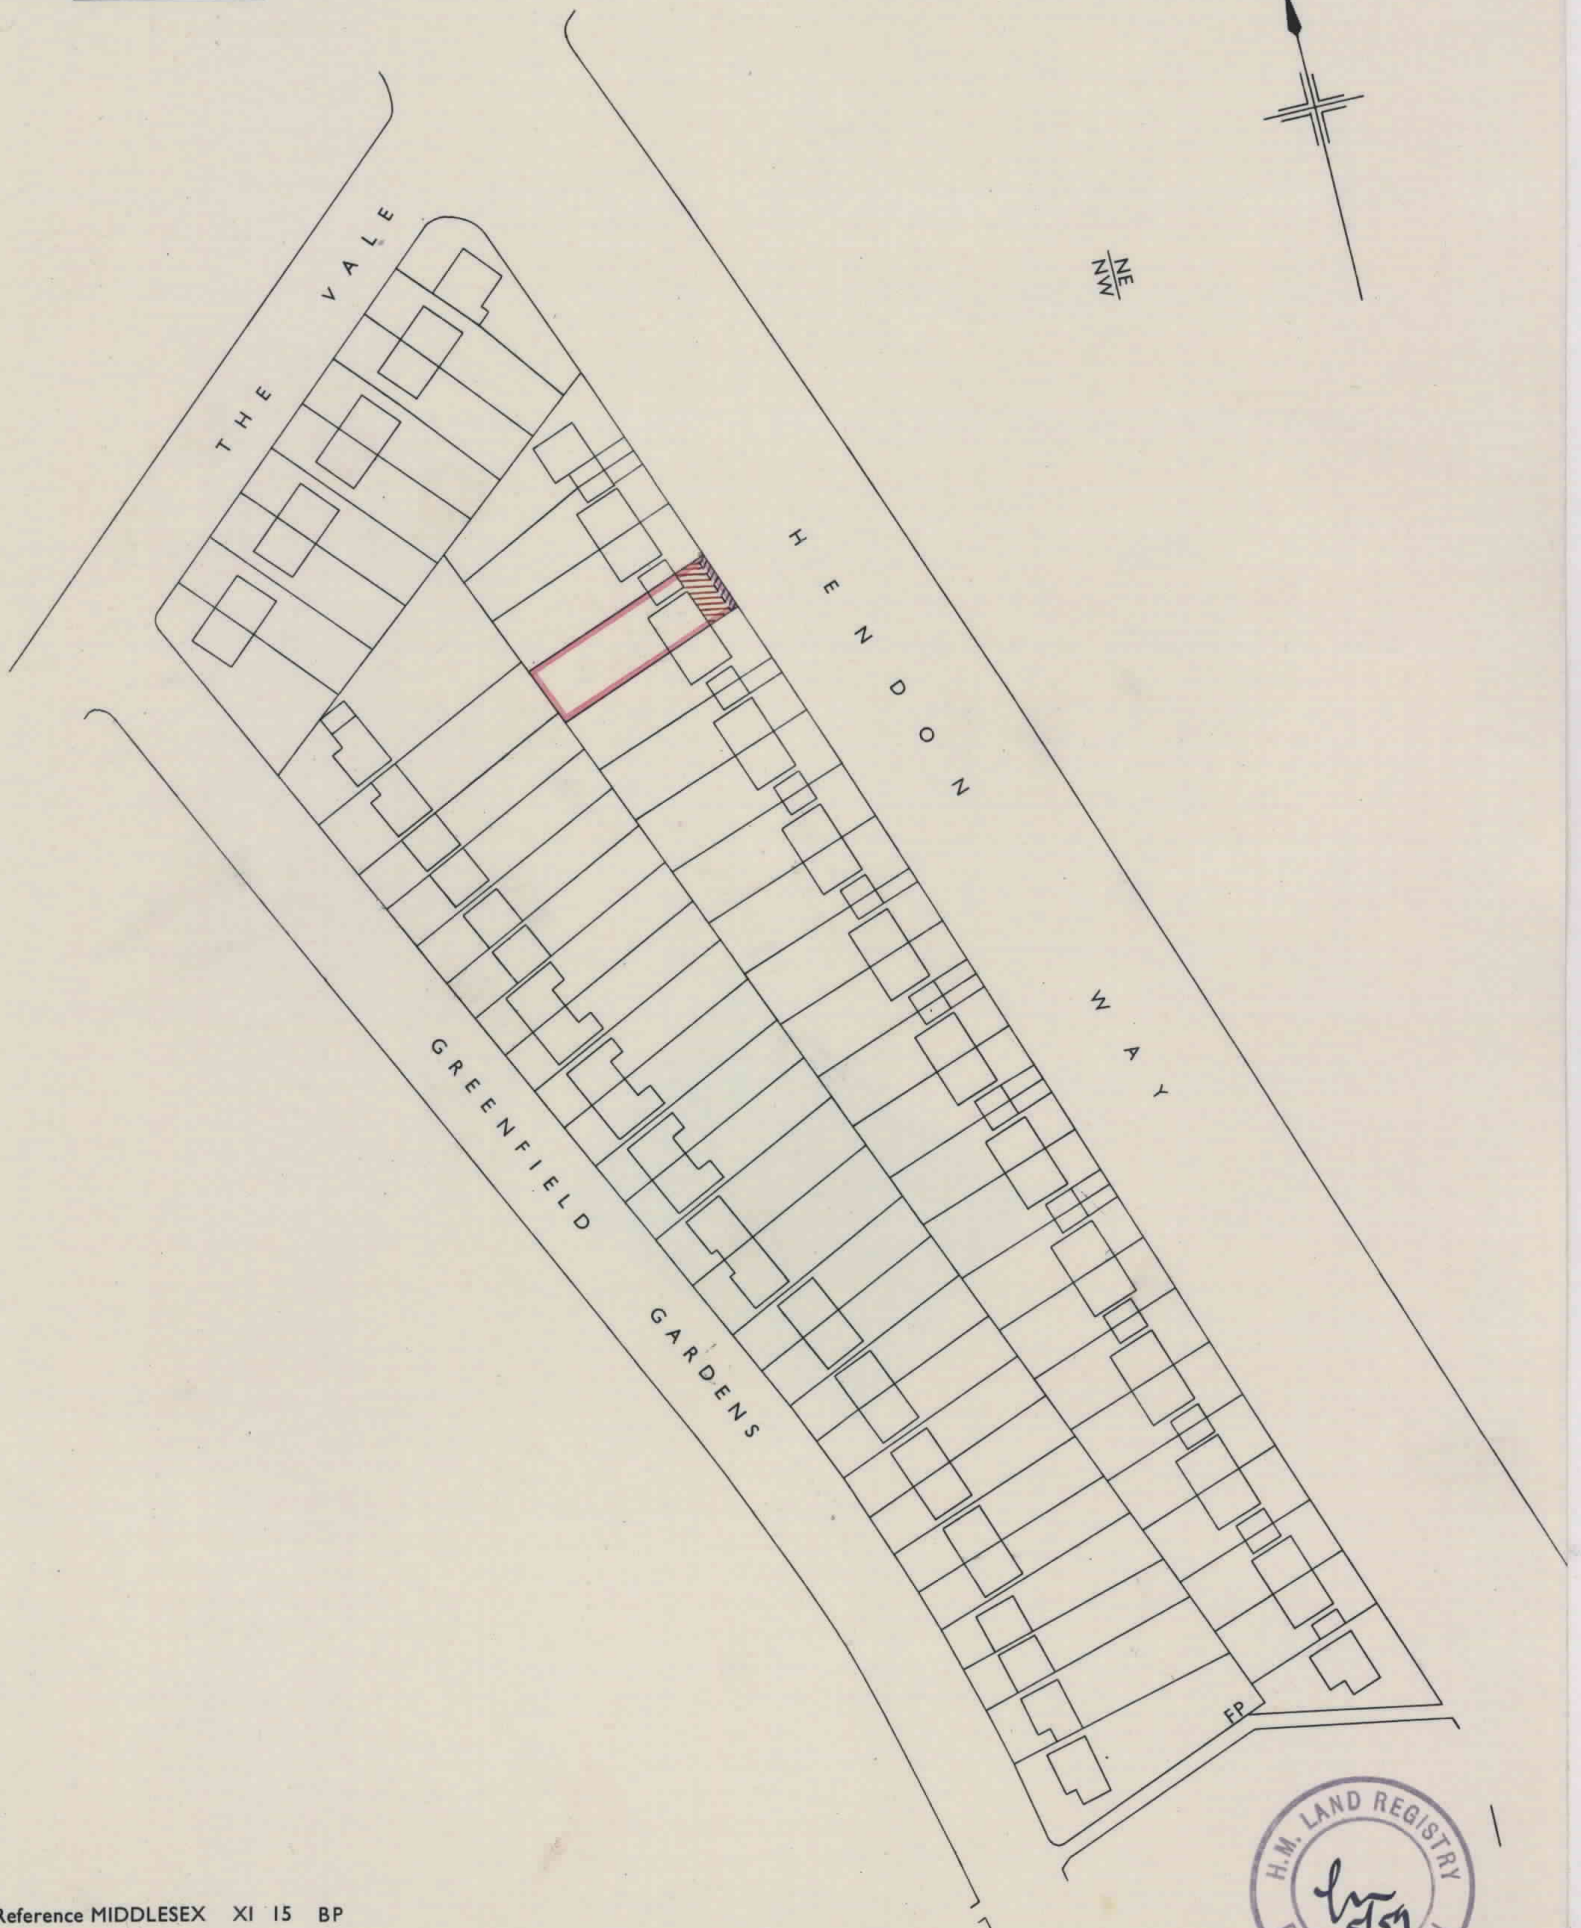

H. M. LAND REGISTRY GENERAL MAP

MIDDLESEX SHEET TQ 2486 SECTION AC
(NATIONAL GRID)

Scale 1/1250

HENDON PARISH

Old Reference MIDDLESEX XI 15 BP
Crown Copyright Reserved

Filed Plan of Title No. **MX386158**

This is a copy of the title plan on 1 DEC 2023 at 14:52:16. This copy does not take account of any application made after that time even if still pending in HM Land Registry when this copy was issued.

This copy is not an 'Official Copy' of the title plan. An official copy of the title plan is admissible in evidence in a court to the same extent as the original. A person is entitled to be indemnified by the registrar if he or she suffers loss by reason of a mistake in an official copy. If you want to obtain an official copy, the HM Land Registry web site explains how to do this.

HM Land Registry endeavours to maintain high quality and scale accuracy of title plan images. The quality and accuracy of any print will depend on your printer, your computer and its print settings. This title plan shows the general position, not the exact line, of the boundaries. It may be subject to distortions in scale. Measurements scaled from this plan may not match measurements between the same points on the ground.