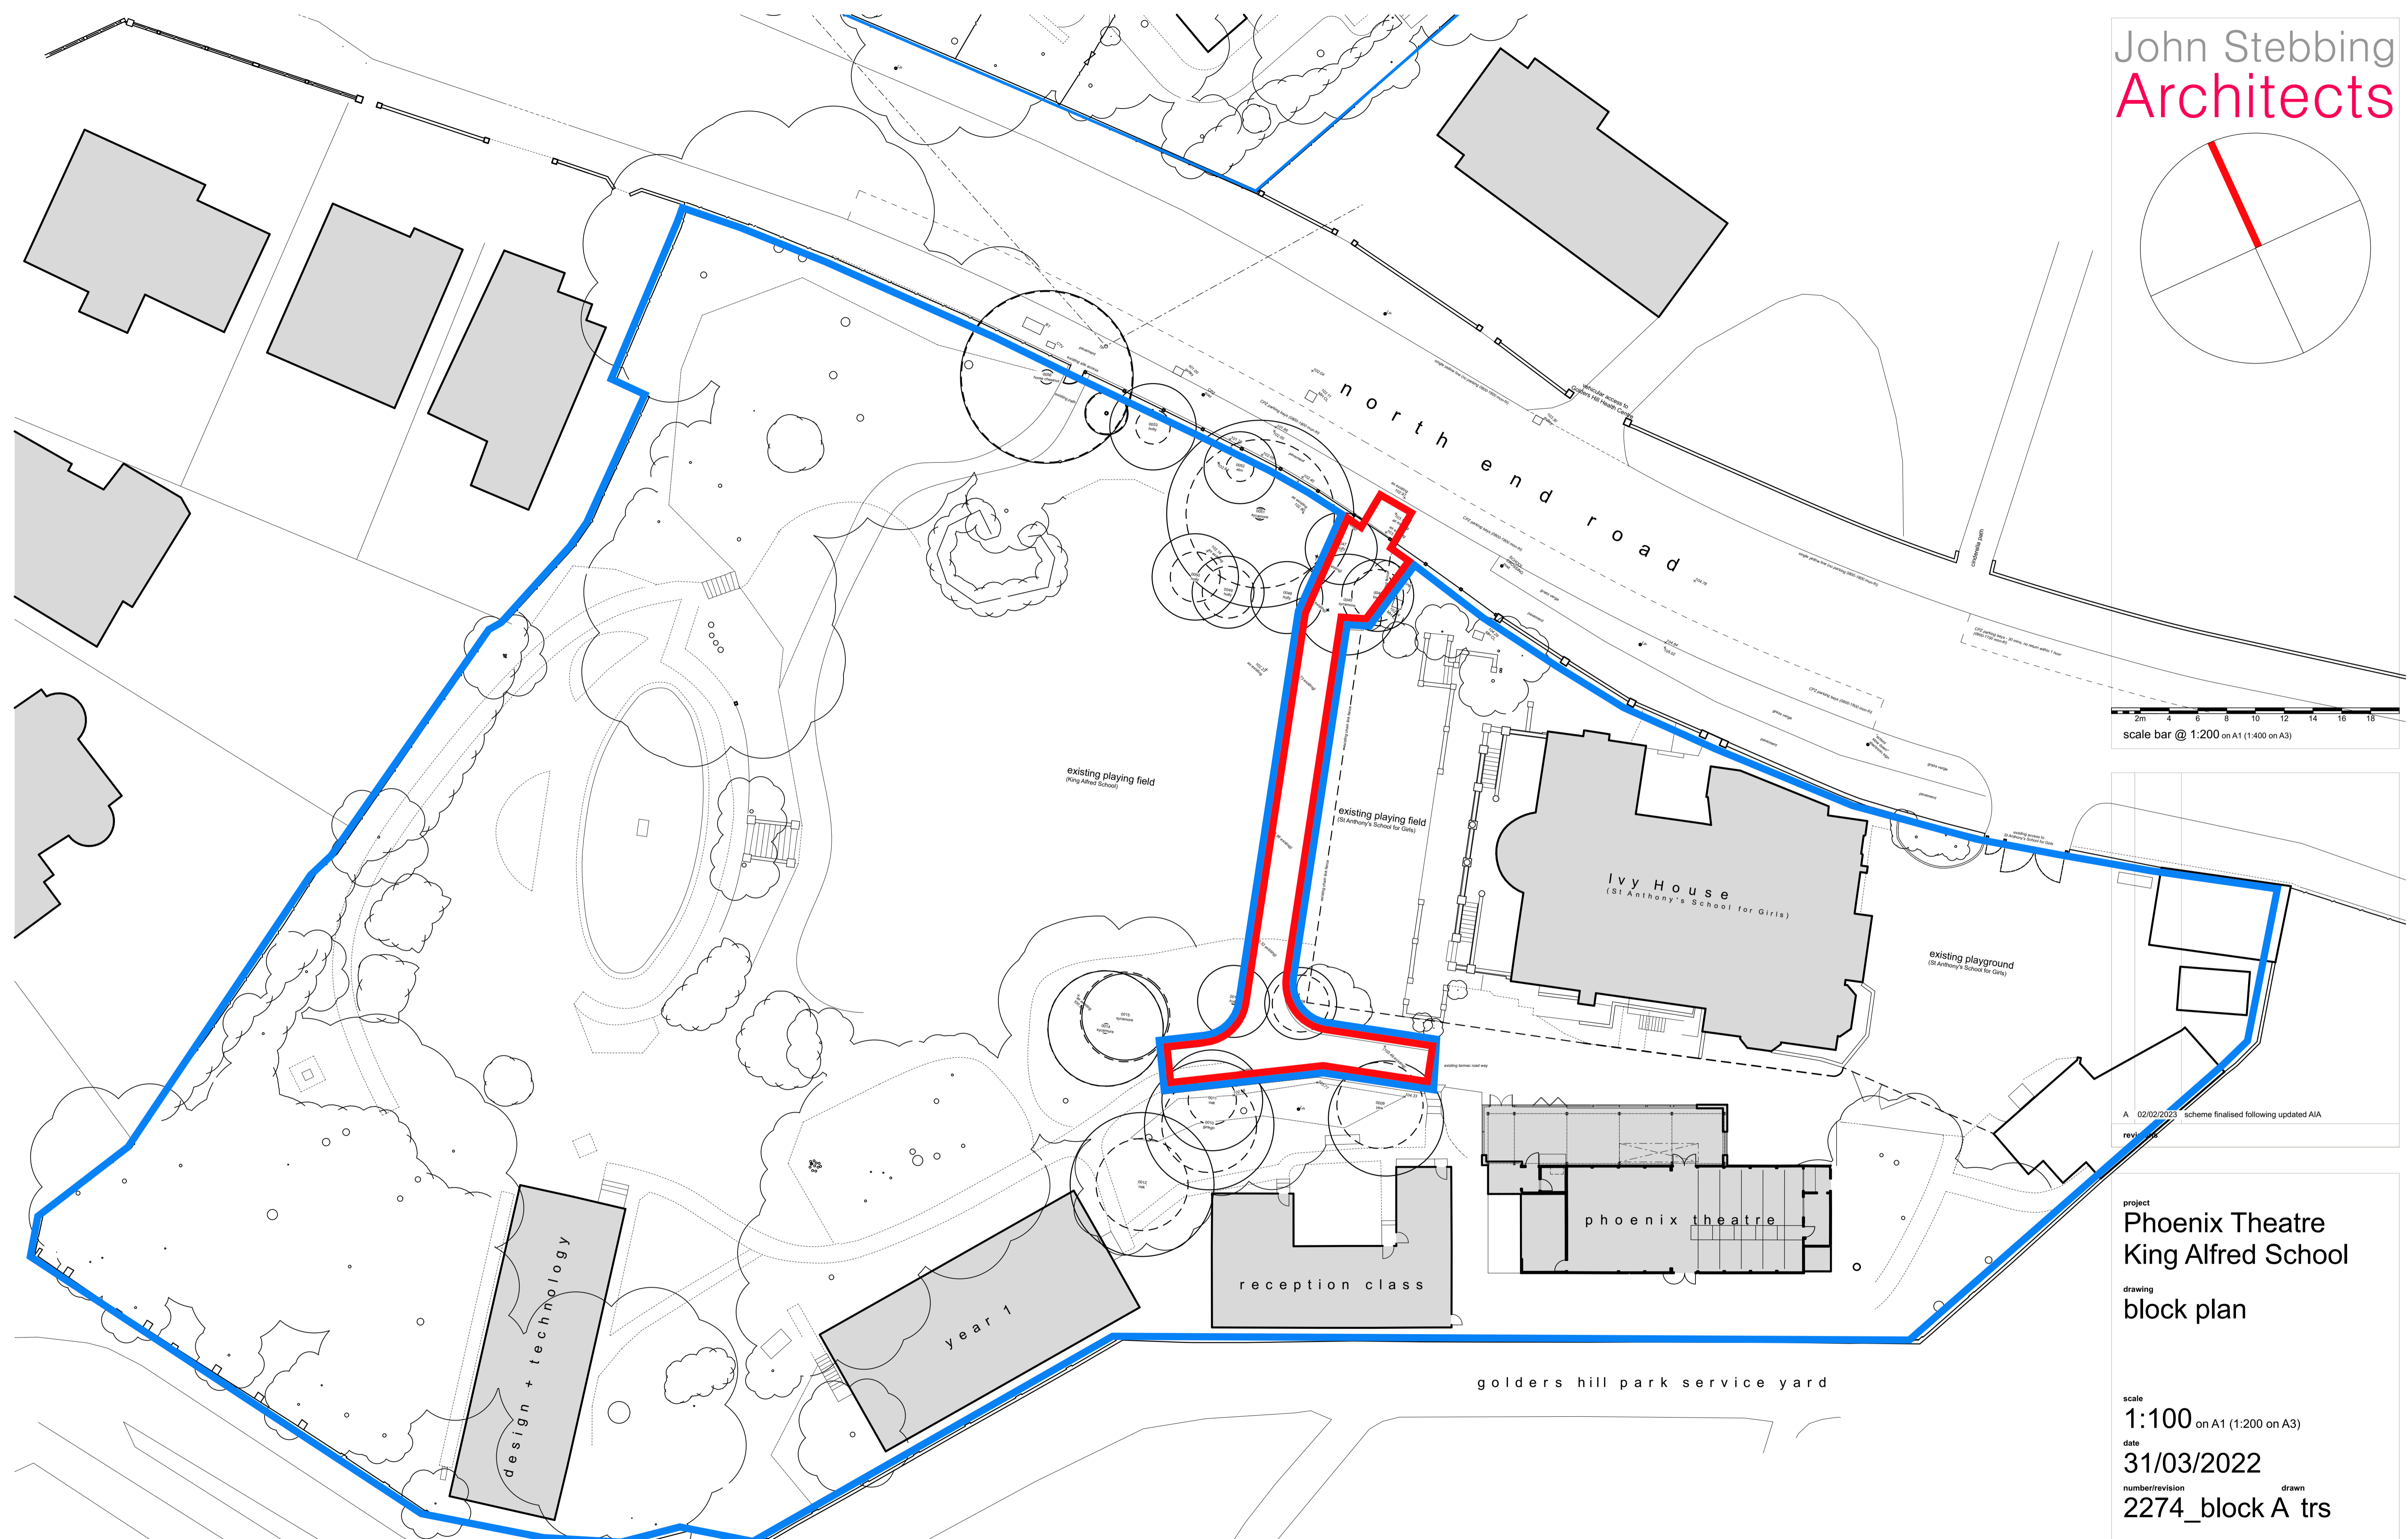

scale bar @ 1:200 on A1 (1:400 on A3)

A 02/02/2023 scheme finalised following updated AIA
rev 1

project
**Phoenix Theatre
King Alfred School**

drawing
block plan

scale
1:100 on A1 (1:200 on A3)

date
31/03/2022

number/revision
2274_block A trs