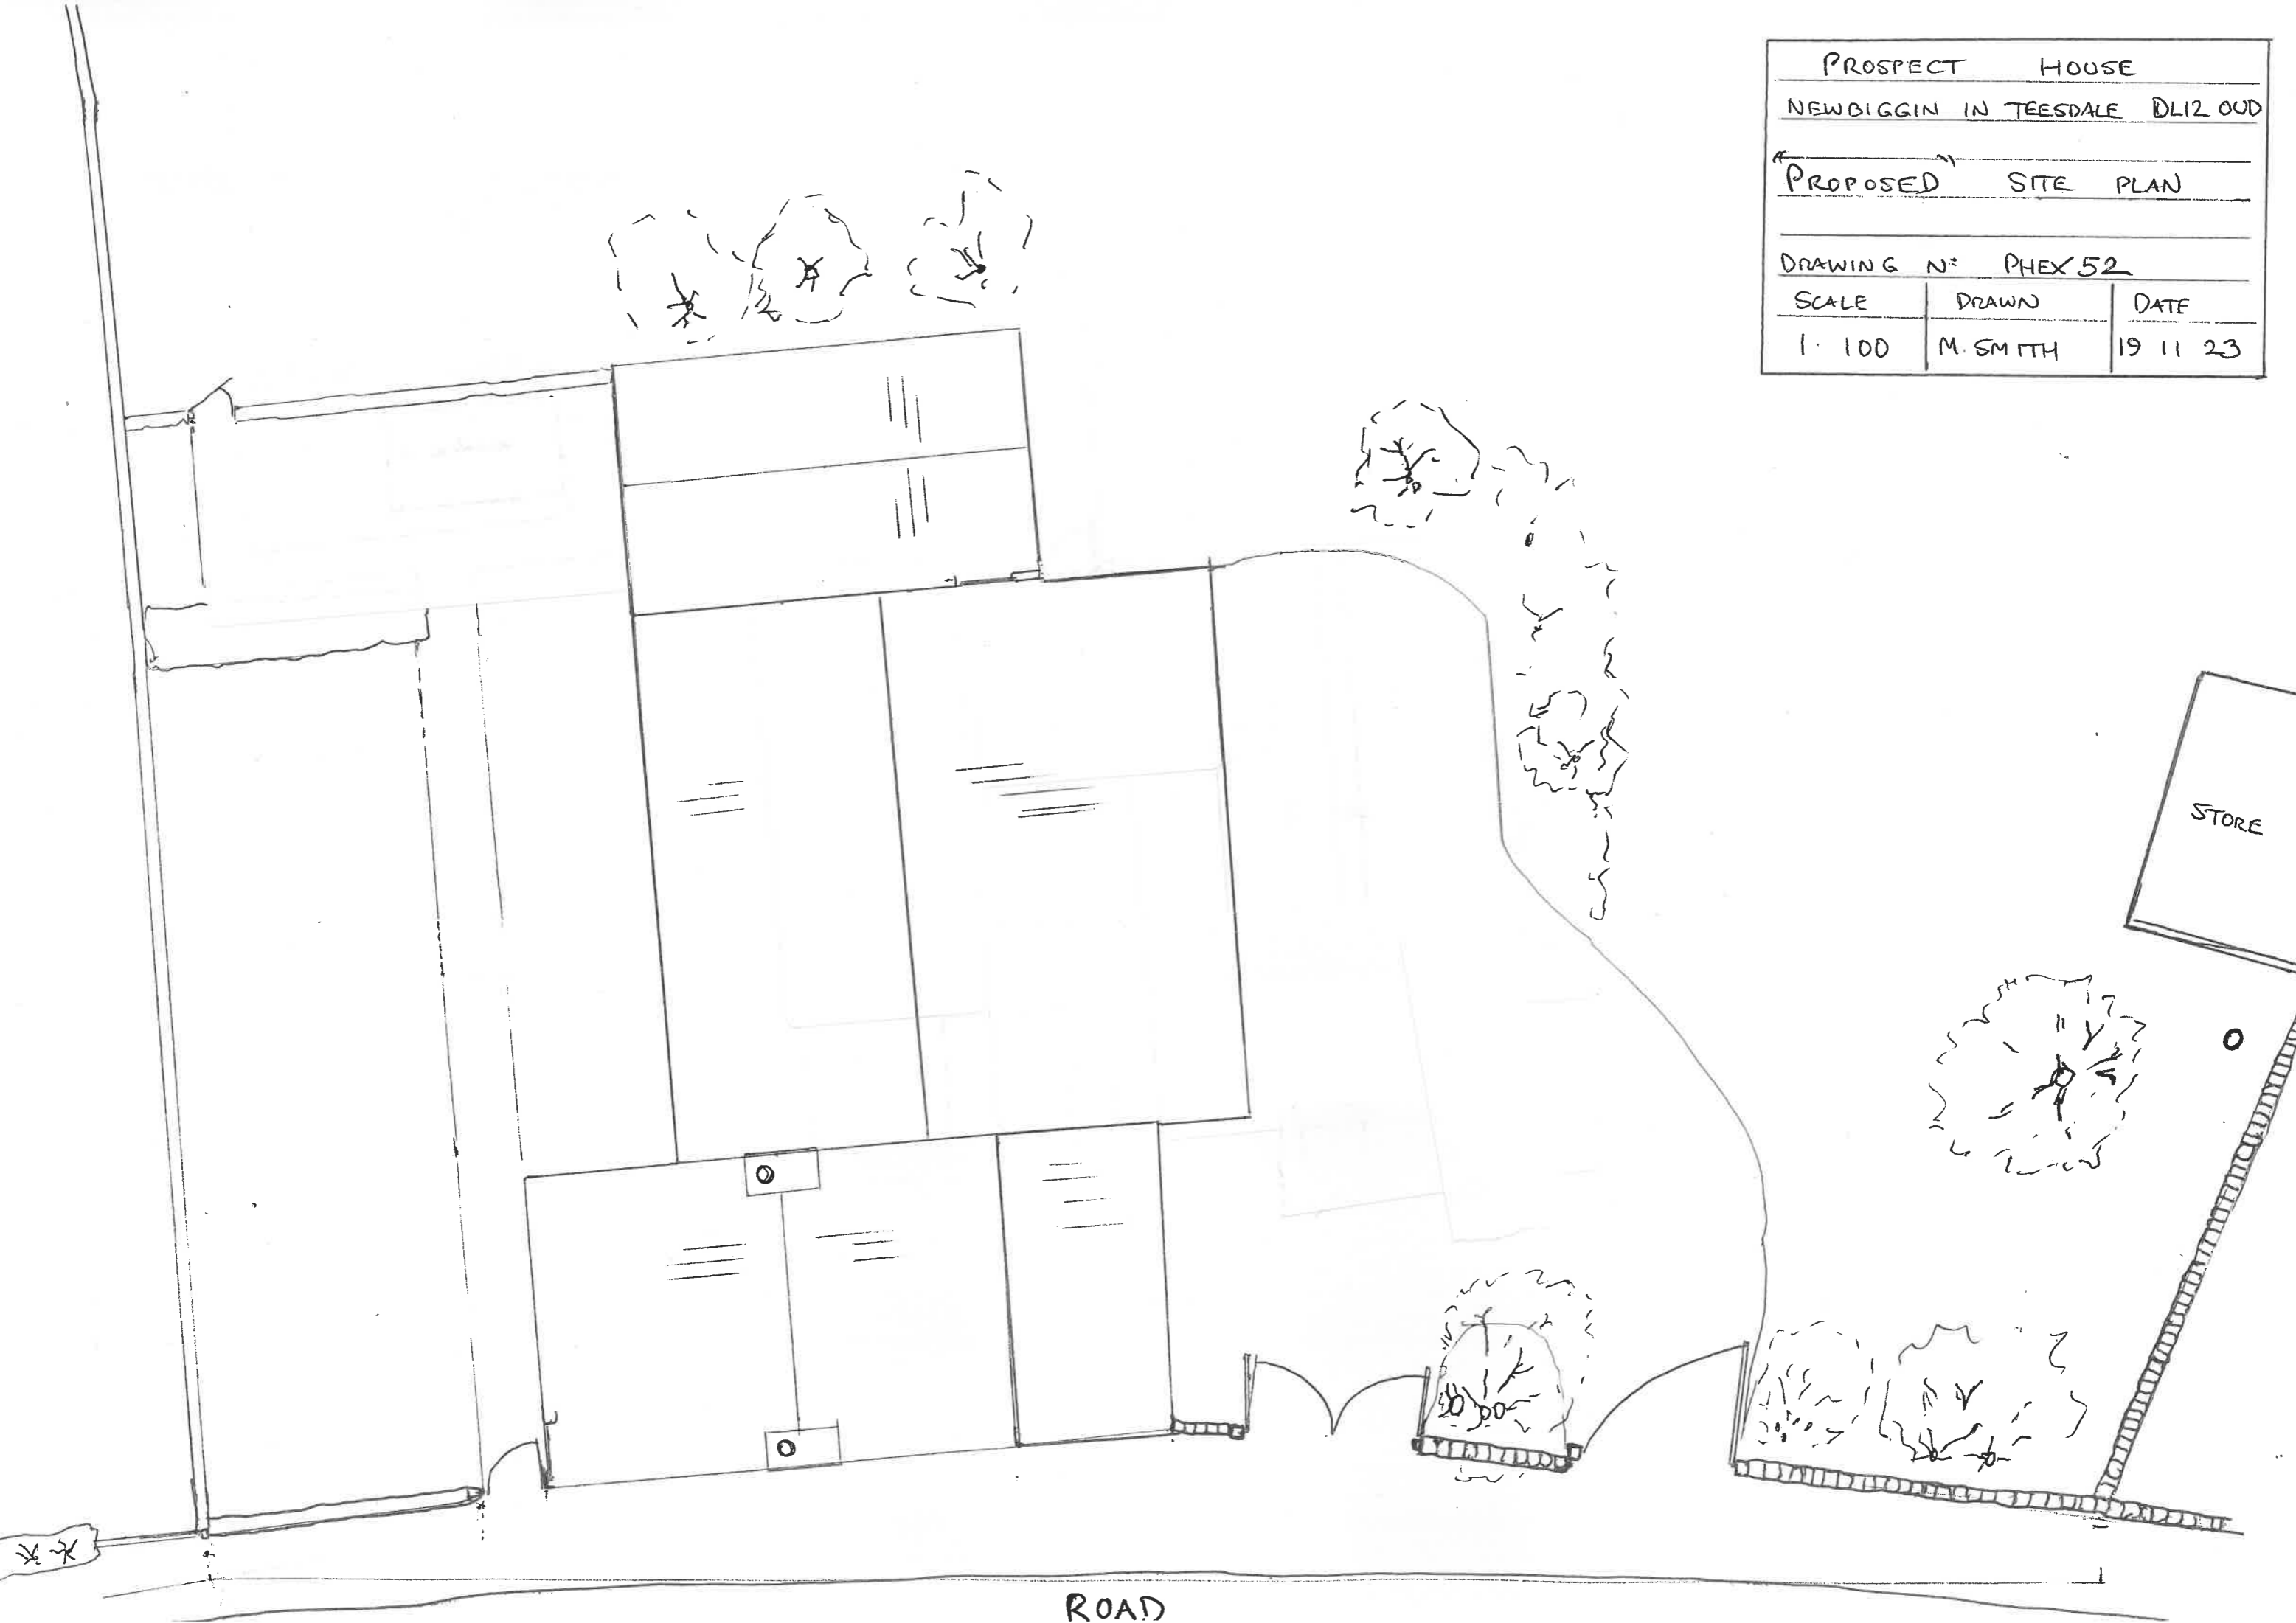

PROSPECT HOUSE		
NEWBIGGIN IN TEESDALE DL12 0UD		
"PROPOSED" SITE PLAN		
DRAWING N° PHEX 52		
SCALE	DRAWN	DATE
1:100	M. SMITH	19 11 23

ROAD