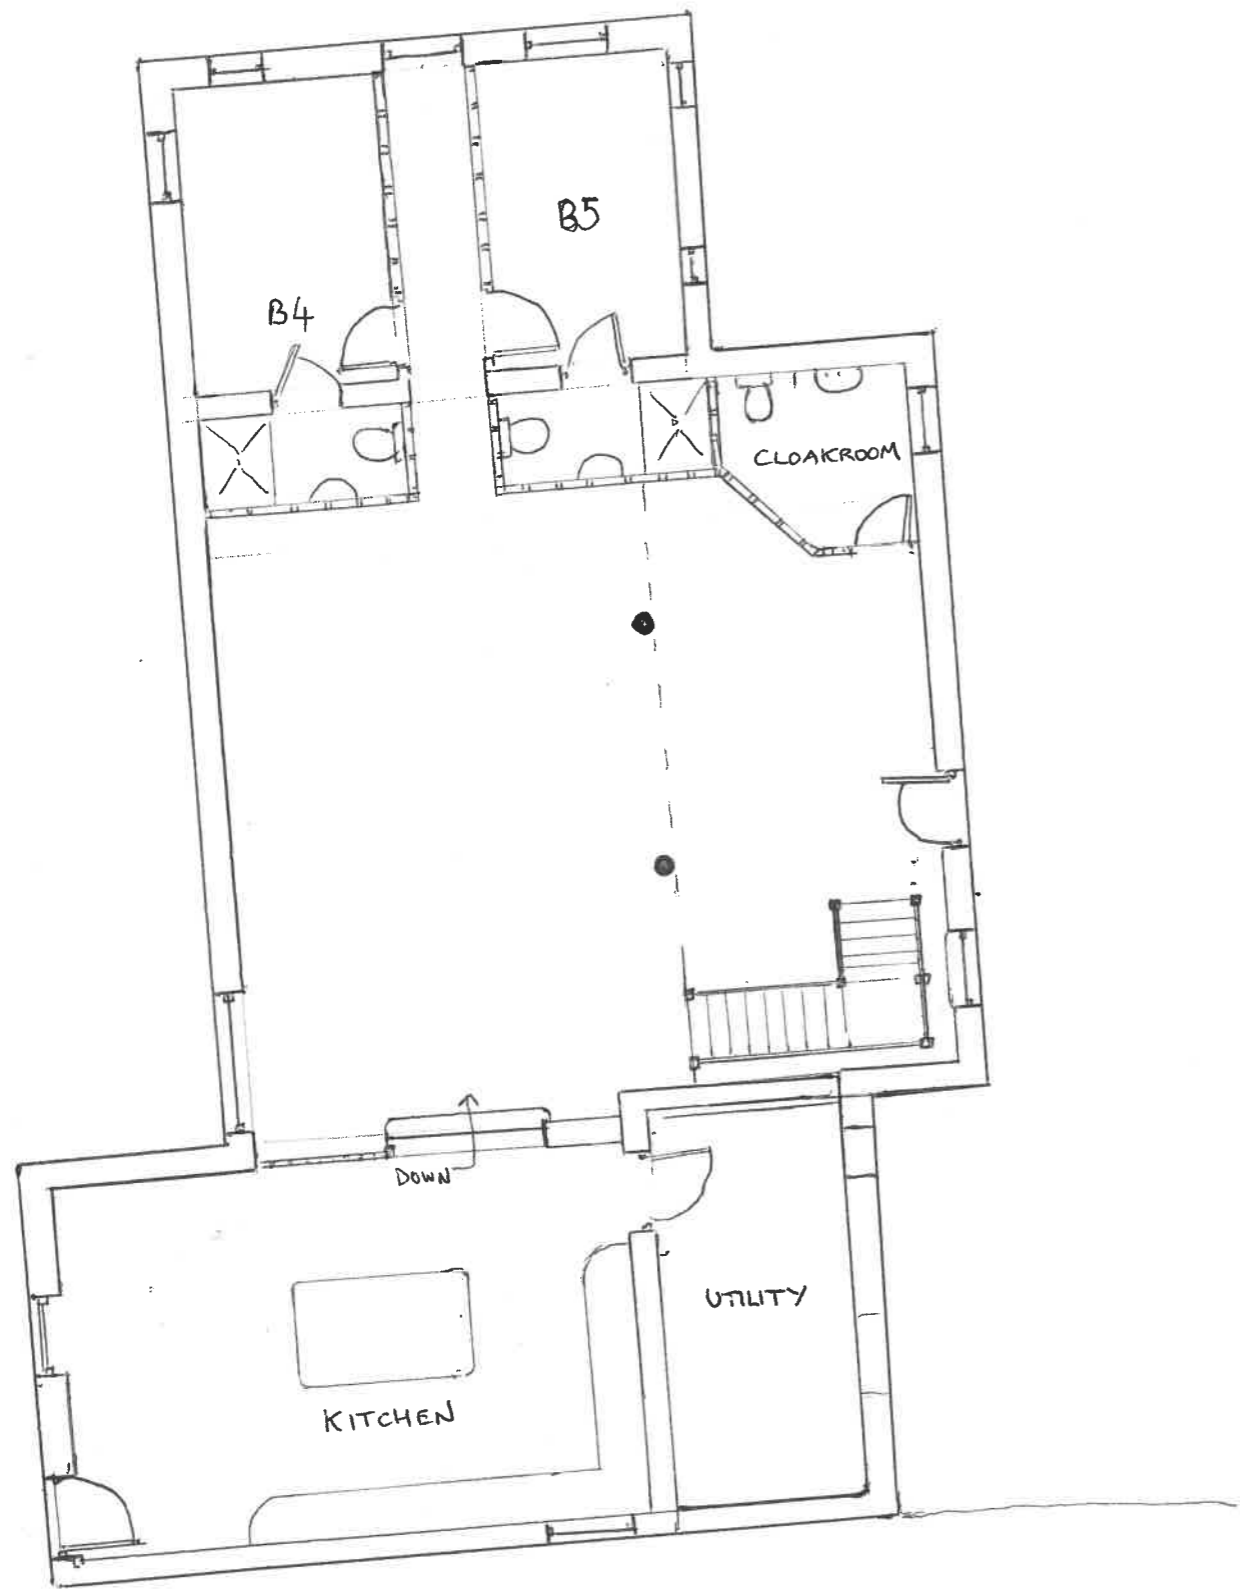

PROSPECT HOUSE		
NEWBIGGIN IN TEESDALE D12 0UD		
PROPOSED INTERNAL LAYOUTS AFTER CONVERSIONS		
DRAWING PHEX62		
SCALE	DRAWN	DATE
1:100	M. SMITH	19 11 23

PROPOSED GROUND FLOOR

PROPOSED FIRST FLOOR