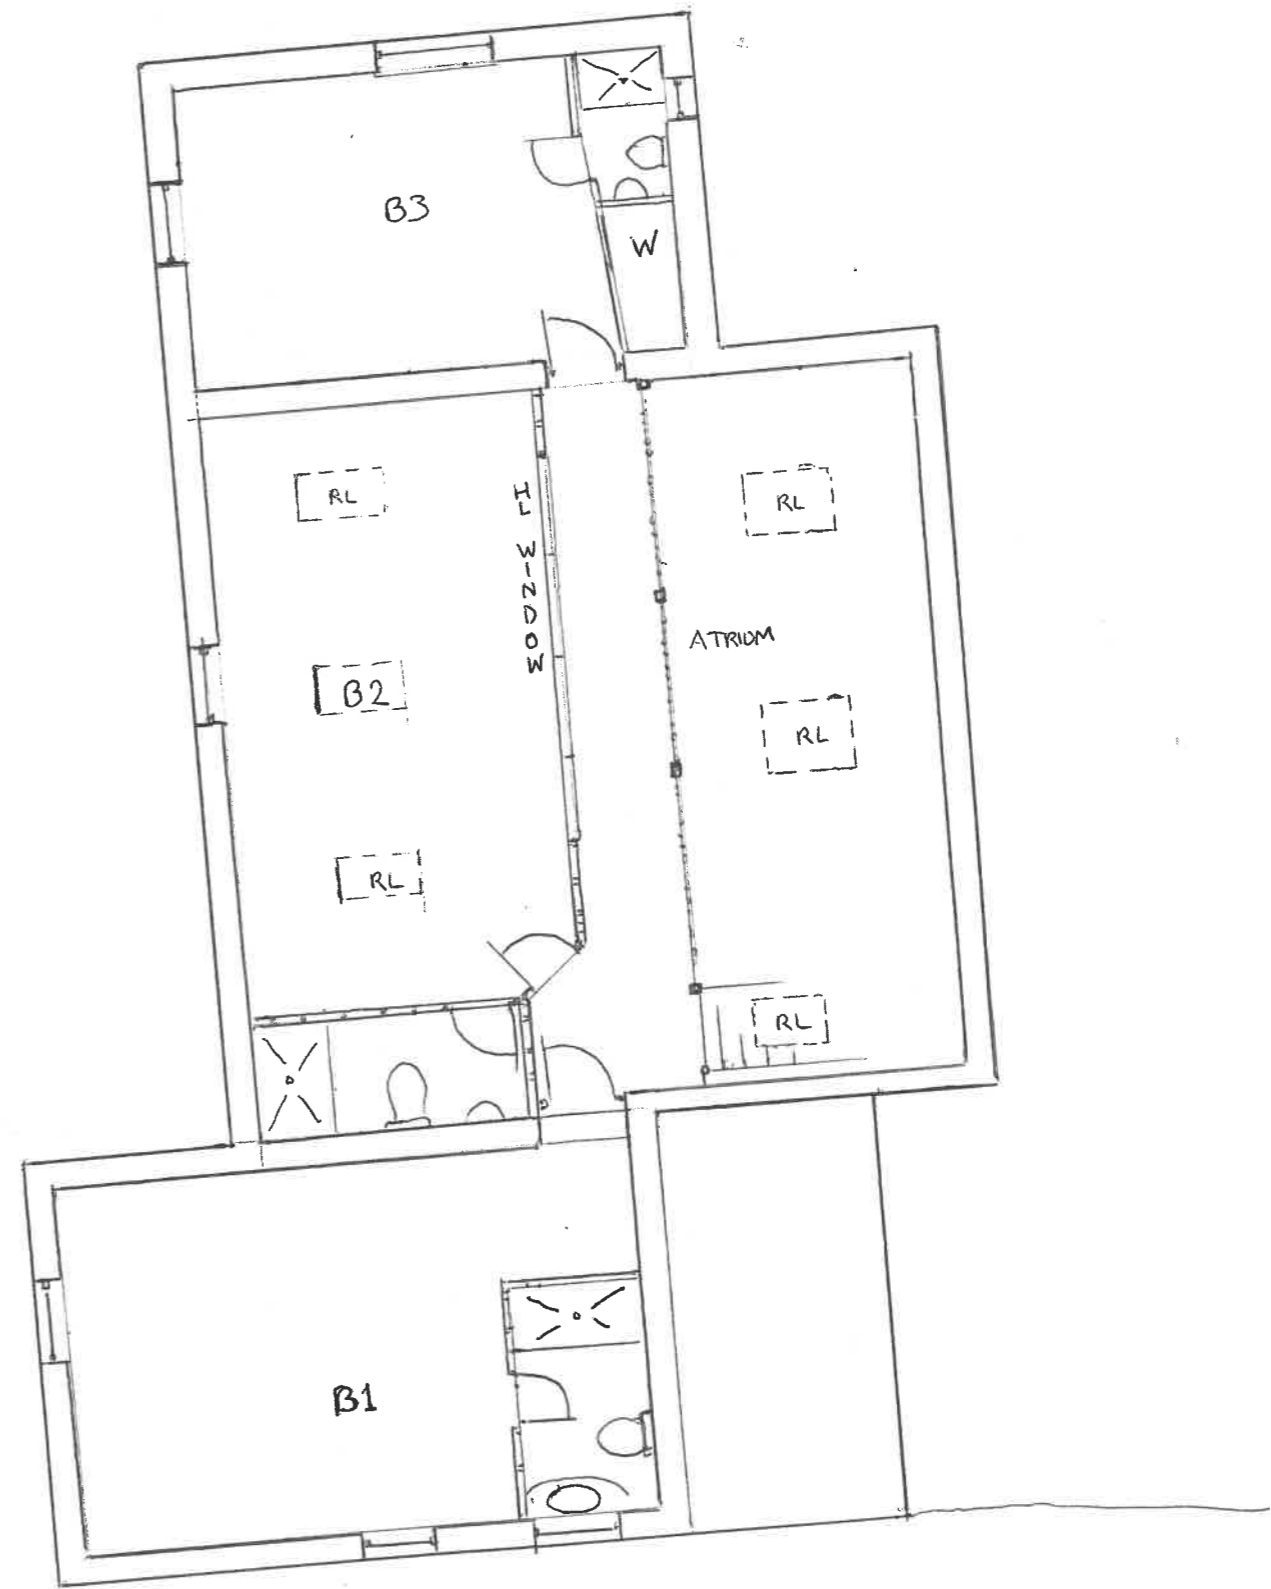

PROSPECT HOUSE		
NEWBIGGIN IN TEESDALE D12 0UD		
PROPOSED INTERNAL LAYOUTS AFTER CONVERSIONS		
DRAWING PHEX62		
SCALE	DRAWN	DATE
1:100	M. SMITH	19 11 23

PROPOSED GROUND FLOOR

PROPOSED FIRST FLOOR