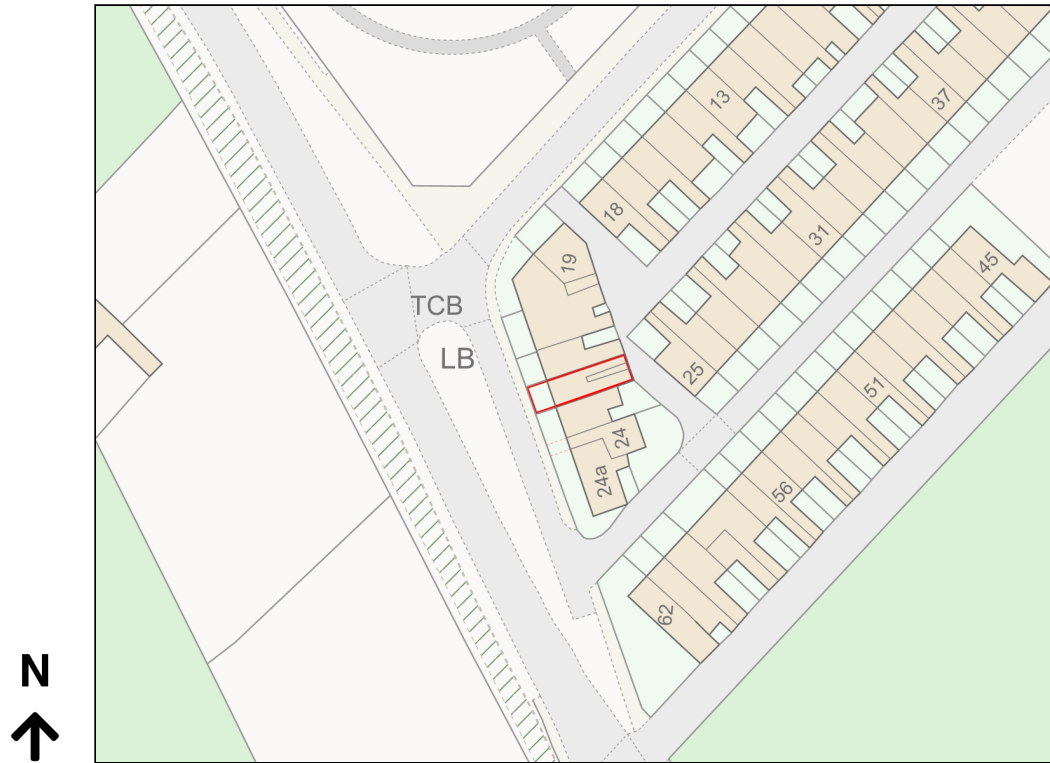

Location Plan

Site Address: 22, High Grange (back 1-18), High Grange, DL15 8AS

Date Produced: 11-Mar-2024

Scale: 1:1250 @A4

Planning Portal Reference: PP-12851354v2