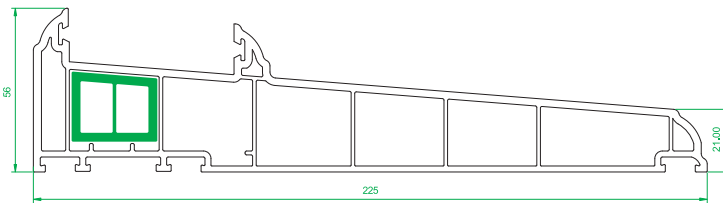

4001
Outer Frame

4002
Small Sash

4003
Medium Sash

4005
152mm Cill

4006
185mm Cill

4007
225mm Cill

4008
24mm Ovolo Co Ex
Glazing Bead

4009
24mm Square Co Ex
Glazing Bead

4010
Interlock

4012
Sash Stop

4013
Sash Stop with upstand

4101
Astragal Bar

4120
20mm Add On

4401
Thermal Insert
For 4001 Medium Sash

4402
Thermal Insert
For 4003 Medium Sash

4403
Thermal Insert
For 4002 Small Sash