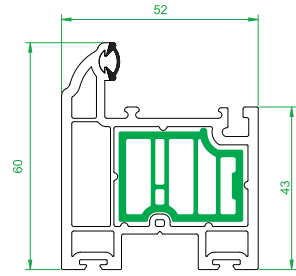

4001
Outer Frame

4002
Small Sash

4003
Medium Sash

4005
152mm Cill

4006
185mm Cill

4007
225mm Cill

4008
24mm Ovolo Co Ex
Glazing Bead

4009
24mm Square Co Ex
Glazing Bead

4010
Interlock

4012
Sash Stop

4013
Sash Stop with upstand

4101
Astragal Bar

4120
20mm Add On

4401
Thermal Insert
For 4001 Medium Sash

4402
Thermal Insert
For 4003 Medium Sash

4403
Thermal Insert
For 4002 Small Sash