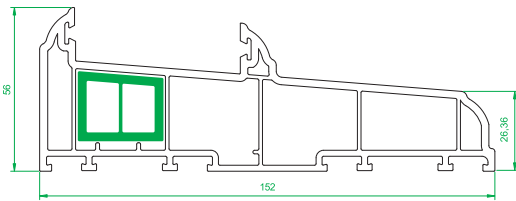

4001
Outer Frame

4002
Small Sash

4003
Medium Sash

4005
152mm Cill

4006
185mm Cill

4007
225mm Cill

4008
24mm Ovolo Co Ex
Glazing Bead

4009
24mm Square Co Ex
Glazing Bead

4010
Interlock

4012
Sash Stop

4013
Sash Stop with upstand

4101
Astragal Bar

4120
20mm Add On

4401
Thermal Insert
For 4001 Medium Sash

4402
Thermal Insert
For 4003 Medium Sash

4403
Thermal Insert
For 4002 Small Sash