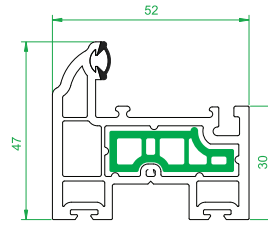

4001
Outer Frame

4002
Small Sash

4003
Medium Sash

4005
152mm Cill

4006
185mm Cill

4007
225mm Cill

4008
24mm Ovolo Co Ex
Glazing Bead

4009
24mm Square Co Ex
Glazing Bead

4010
Interlock

4012
Sash Stop

4013
Sash Stop with upstand

4101
Astragal Bar

4120
20mm Add On

4401
Thermal Insert
For 4001 Medium Sash

4402
Thermal Insert
For 4003 Medium Sash

4403
Thermal Insert
For 4002 Small Sash