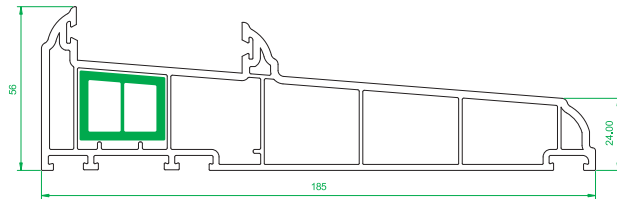

4001
Outer Frame

4002
Small Sash

4003
Medium Sash

4005
152mm Cill

4006
185mm Cill

4007
225mm Cill

4008
24mm Ovolo Co Ex
Glazing Bead

4009
24mm Square Co Ex
Glazing Bead

4010
Interlock

4012
Sash Stop

4013
Sash Stop with upstand

4101
Astragal Bar

4120
20mm Add On

4401
Thermal Insert
For 4001 Medium Sash

4402
Thermal Insert
For 4003 Medium Sash

4403
Thermal Insert
For 4002 Small Sash