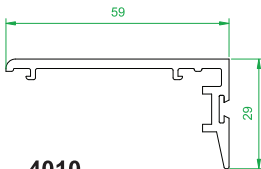

4001
Outer Frame

4002
Small Sash

4003
Medium Sash

4005
152mm Cill

4006
185mm Cill

4007
225mm Cill

4008
24mm Ovolo Co Ex
Glazing Bead

4009
24mm Square Co Ex
Glazing Bead

4010
Interlock

4012
Sash Stop

4013
Sash Stop with upstand

4101
Astragal Bar

4120
20mm Add On

4401
Thermal Insert
For 4001 Medium Sash

4402
Thermal Insert
For 4003 Medium Sash

4403
Thermal Insert
For 4002 Small Sash