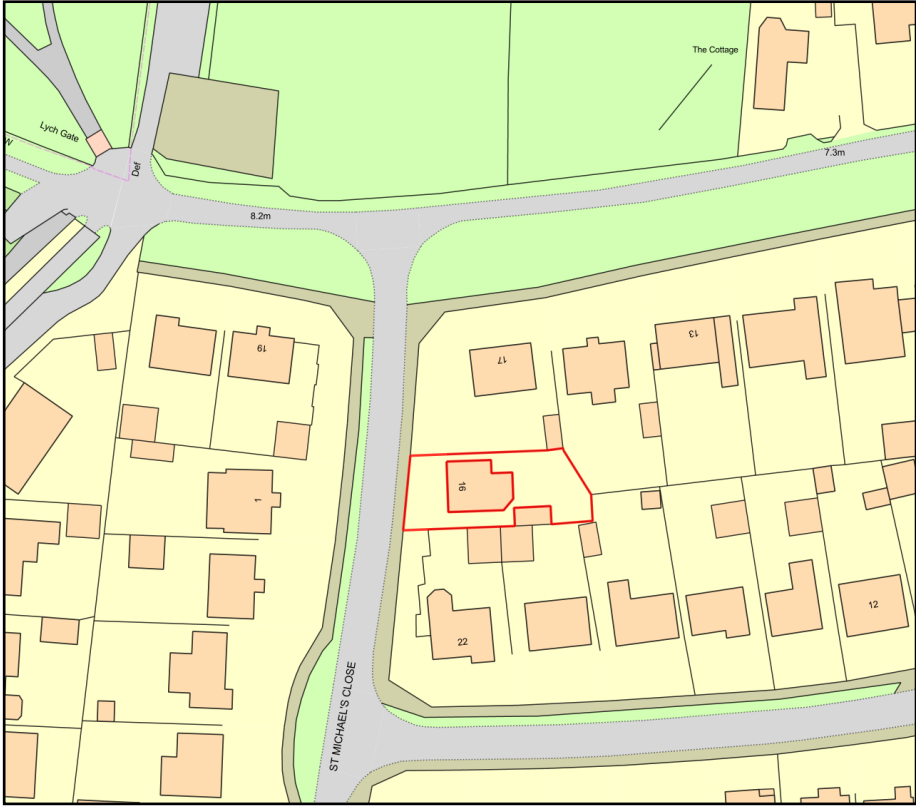

# 16 St Michaels Close, Lowestoft

Plan Produced for: East Suffolk Council

Date Produced: 12 Mar 2024

Plan Reference Number: TQRQM24072160805617

Scale: 1:1250 @ A4