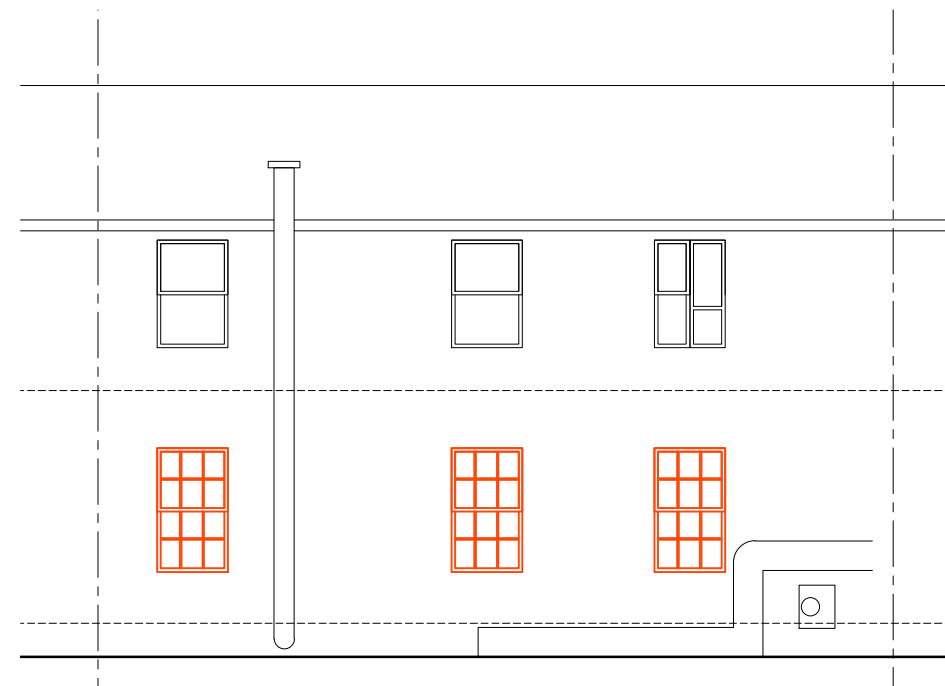

Proposed Rear Elevation

Existing Rear Elevation

Existing Photo - Rear Elevation

Existing Photo - Rear Elevation

83 West Regent Street, Glasgow

Drawing No: L(2)02

Rev: -

Drawing Title: Proposals

Scale: 1/100 @ A3

Maxwell 72

Maxwell Davidson RIAS RIBA
ARCHITECT
architect@maxwell72.co.uk

LBC