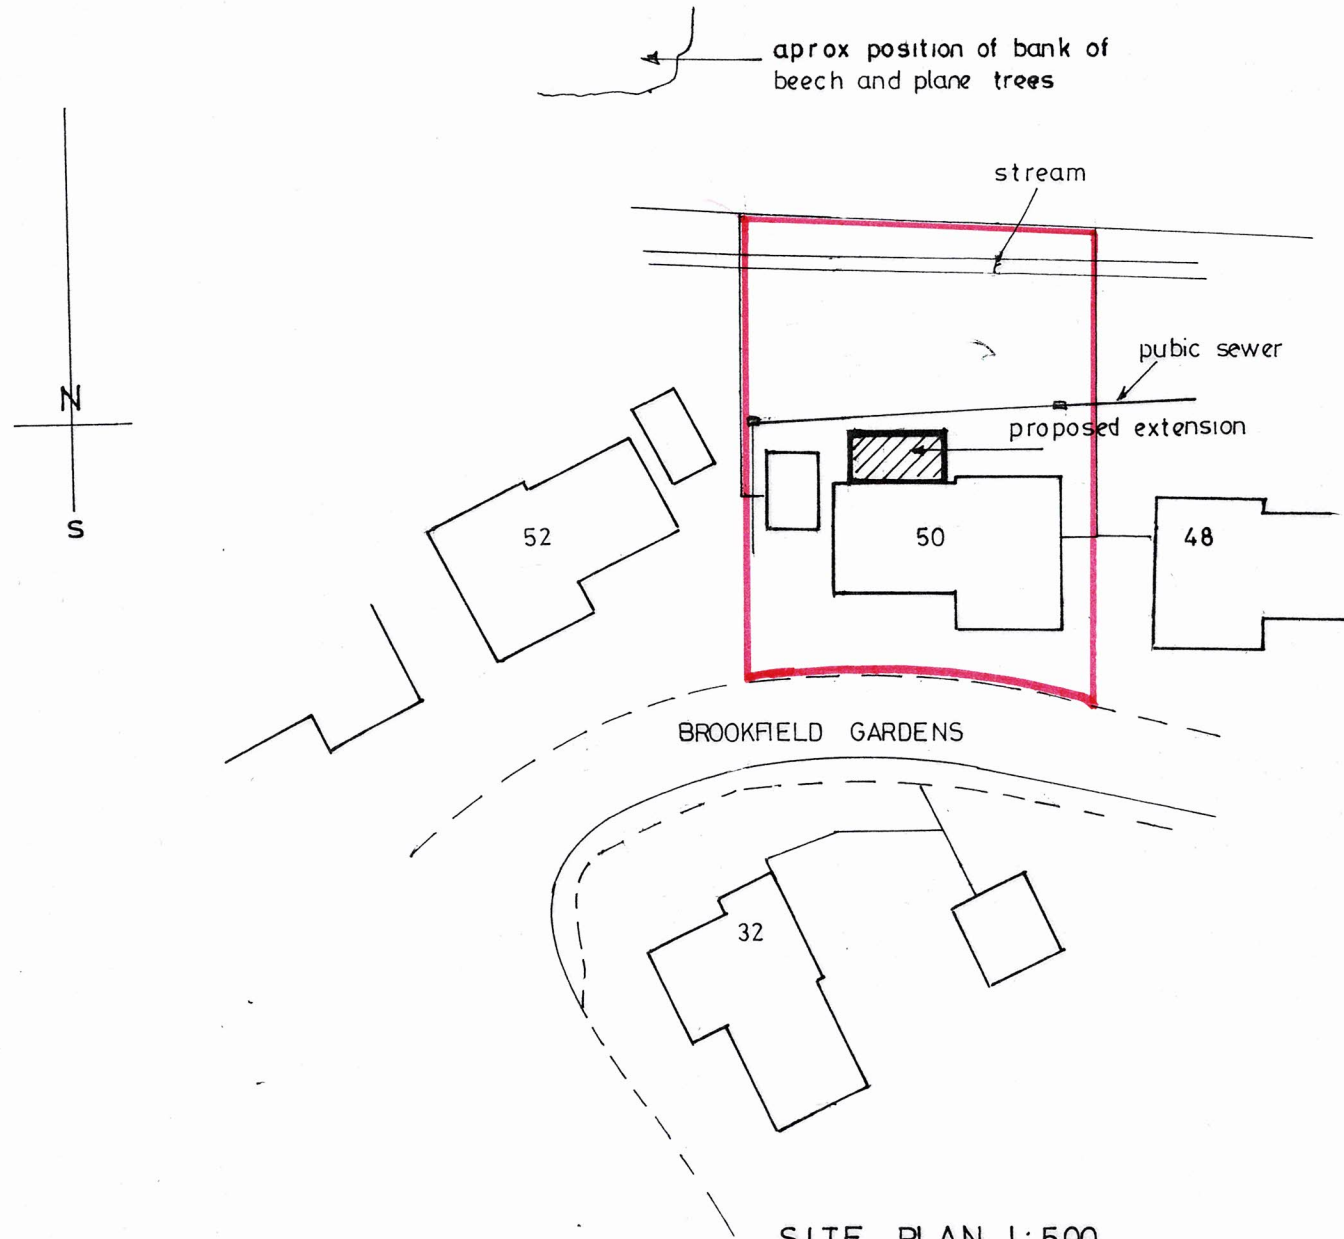

LOCATION PLAN 1:1250

0 5 10 20 30M
1:1250 at A3

SITE PLAN 1:500

0 5 10M
1 500 at A3

SITE **50 BROOKFIELD
GARDENS
RYDE**

TITLE **SITE PLANS**

DATE 02/24

DRG NO

SCALE 1:1250 @A3

B/223/708/05

1:500 @ A3