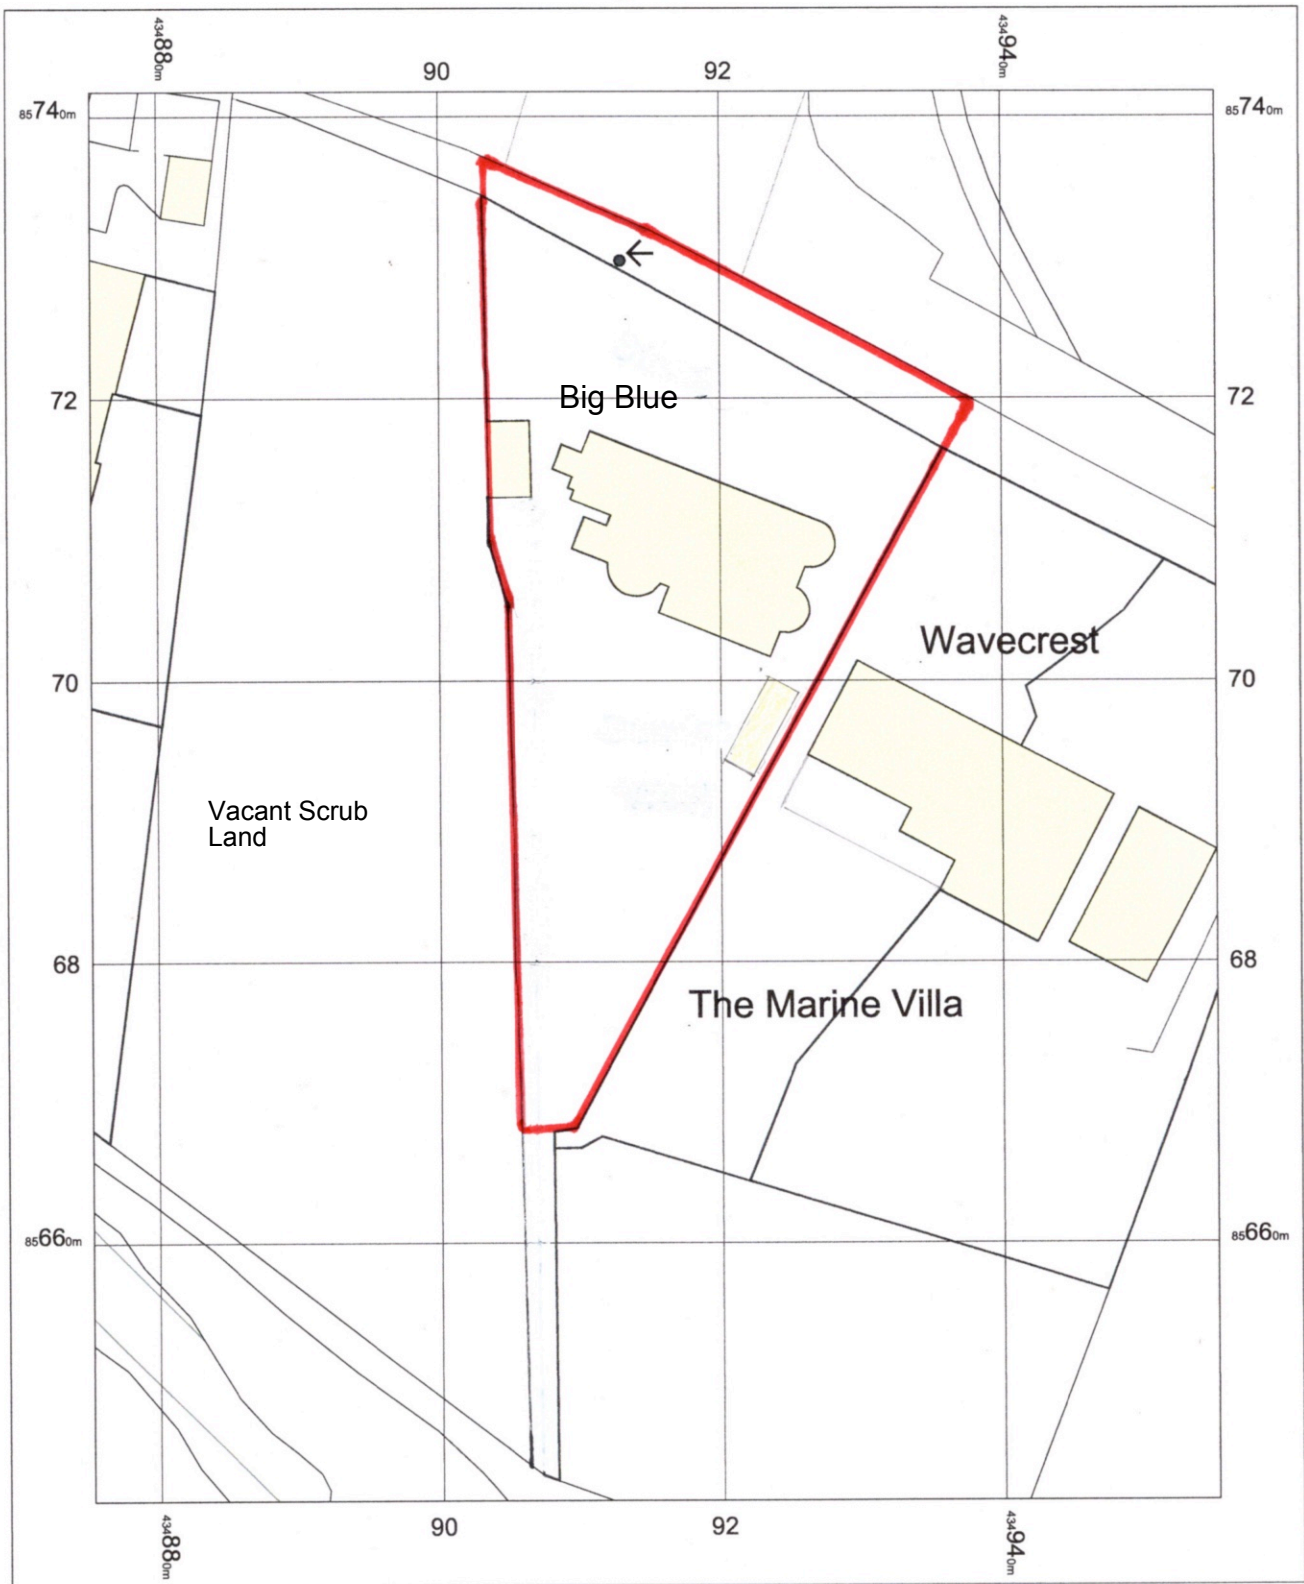

Big Blue

Big Blue
Block Plan

OS Mastermap
07 February 2012, ID: CM-00126366
www.centremapslive.co.uk

1:500 scale print at A4, Centre: 434915 E, 85692 N

©Crown Copyright. Licence no. 100019980

Mapping
sourced from