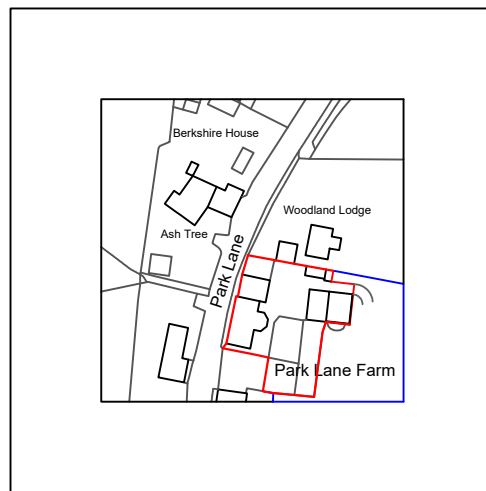

Stanfords Planning Map Data

1:2500

Production Date: 23 February 2024

Top Left: 347694.256 449941.055 Bottom Right: 347794.256 449841.055

© Crown copyright and database rights 2024 Ordnance Survey OS100035409.

Reproduction in whole or in part is prohibited without the permission of Ordnance Survey