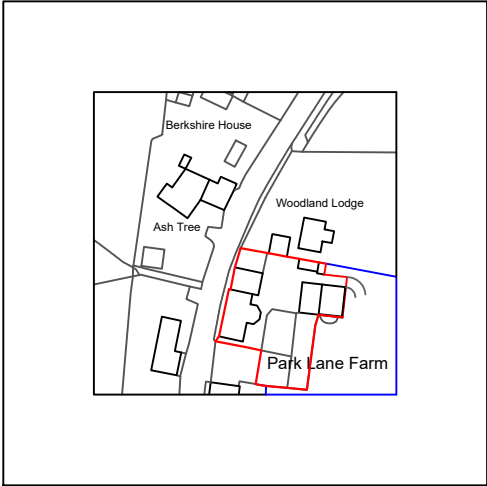

Stanfords Planning Map Data

Production Date: 23 February 2024

Top Left: 347694.256 449941.055 Bottom Right: 347794.256 449841.055

© Crown copyright and database rights 2024 Ordnance Survey OS100035409.

Reproduction in whole or in part is prohibited without the permission of Ordnance Survey