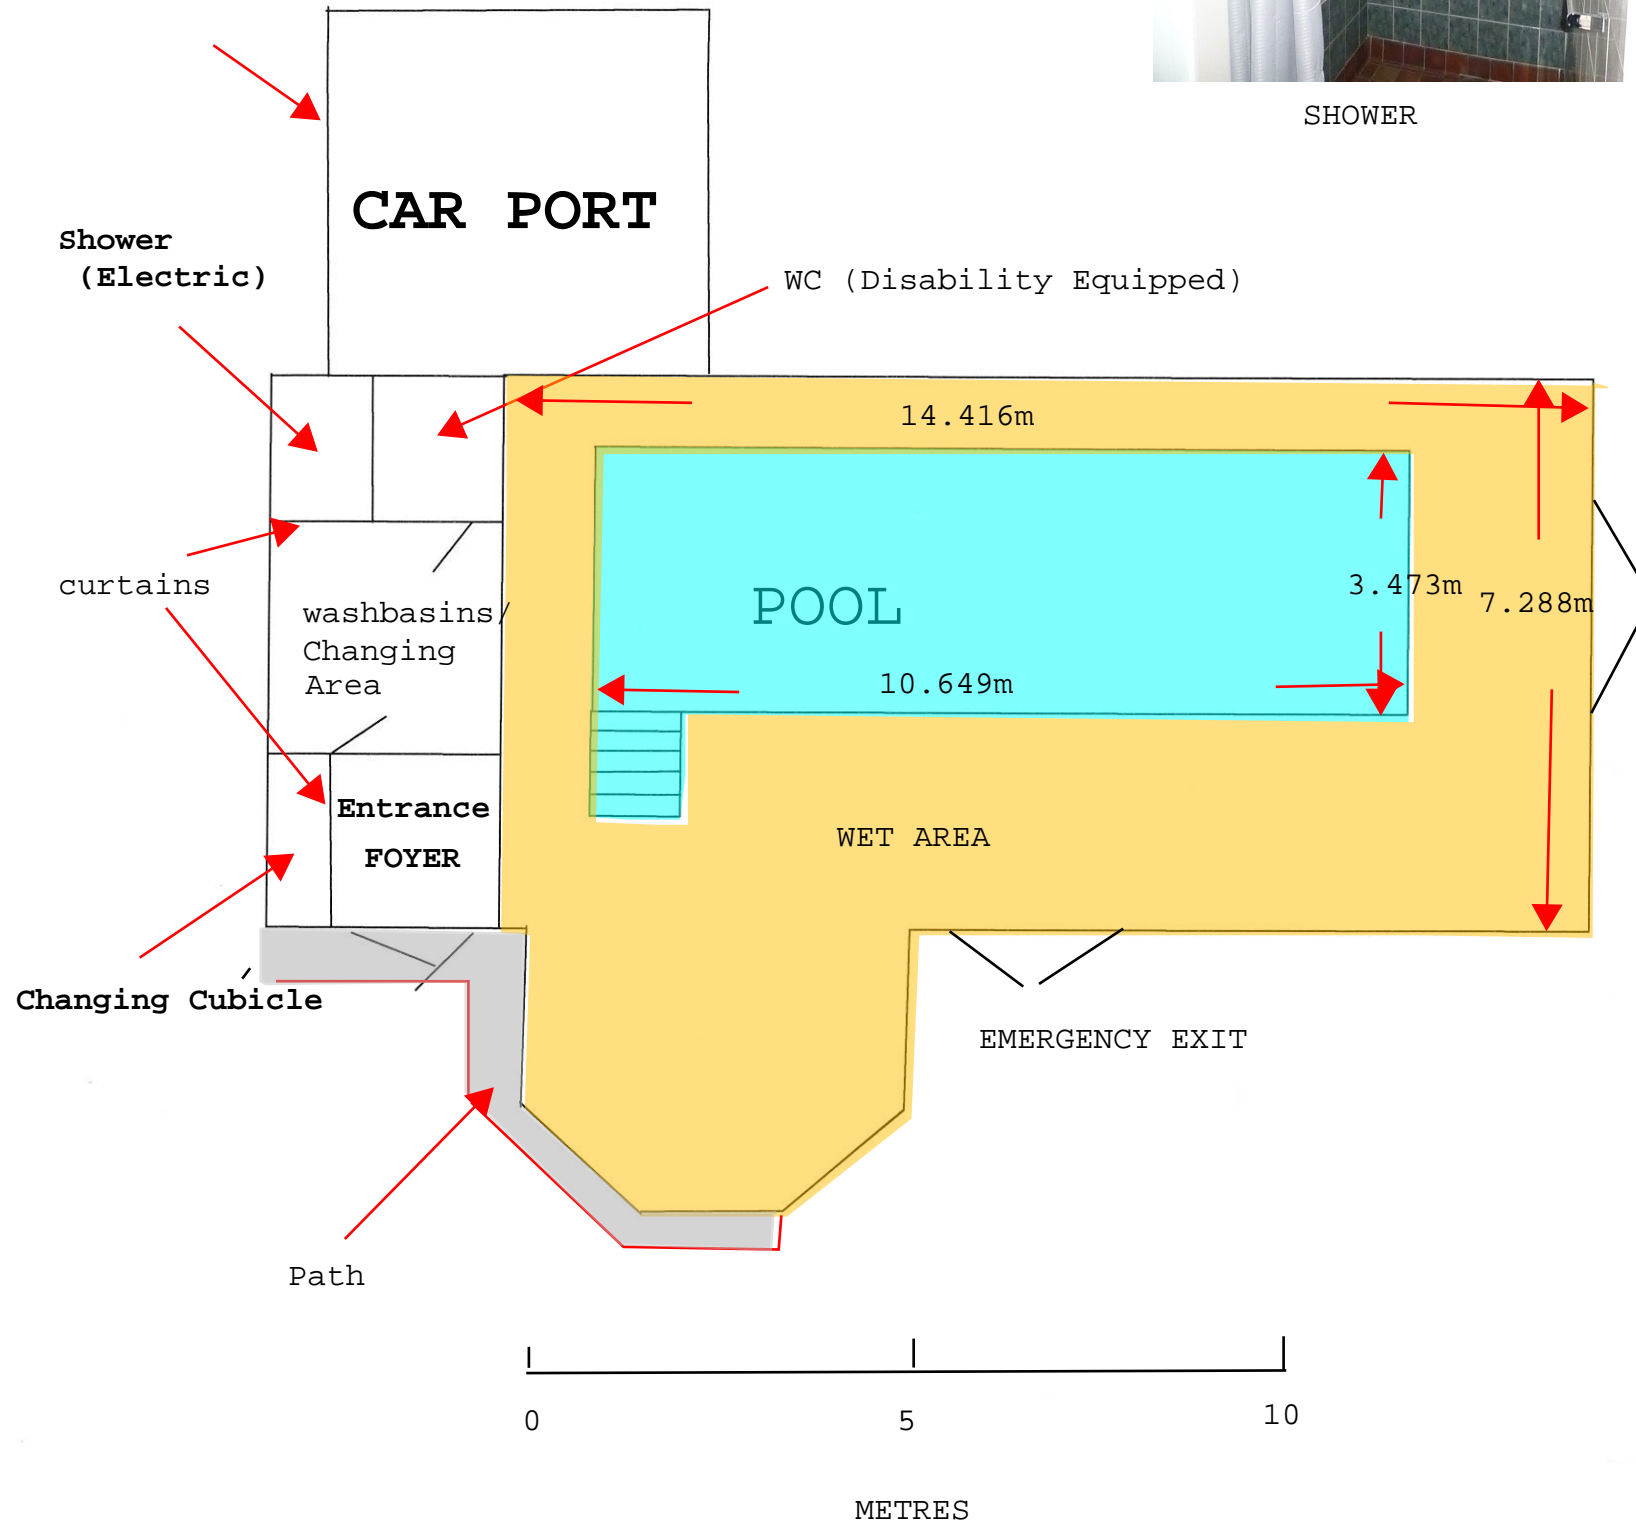

Pool with covers

SHOWER

WC

Changing Area

SCALE: 1:100@A3

EXISTING AND PROPOSED FLOOR PLANS.
(NO CHANGES PROPOSED) Internal
Room Sizes

Swimming Pool at Quarryside Farm, Skidby, East Yorks..
Planning Application Reference: 23/03696/PLF