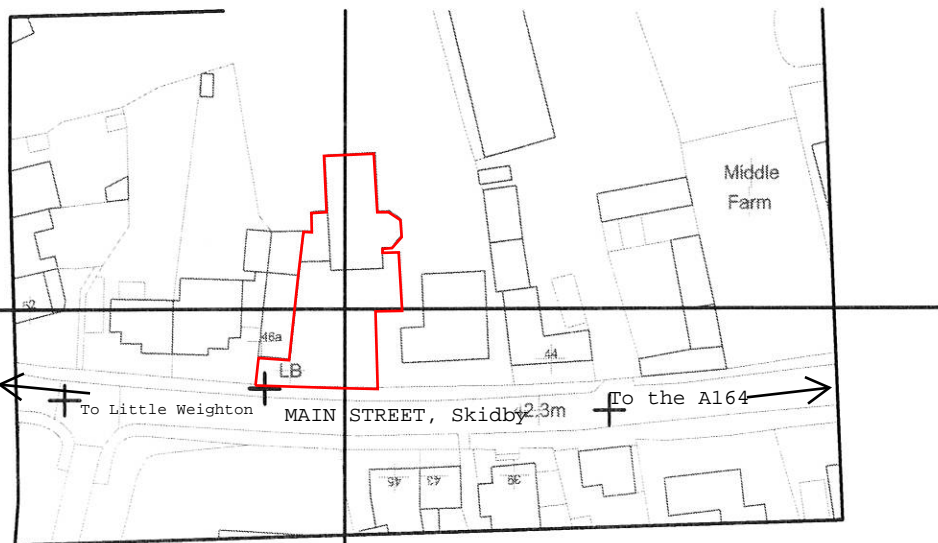

Appendix 1

Location Plan.
Swimming Pool at
Quarryside Farm, Main
Street, Skidby, HU 16
5TG.
Scale : 1:1250@A4

Michael Glover LLP, Chartered Surveyors.
Tel: 01482-863747.

Reproduced from the Ordnance Survey
Map. Crown Copyright.
Licence Number : ES 100003879

433700m

Scale Bar-Metres