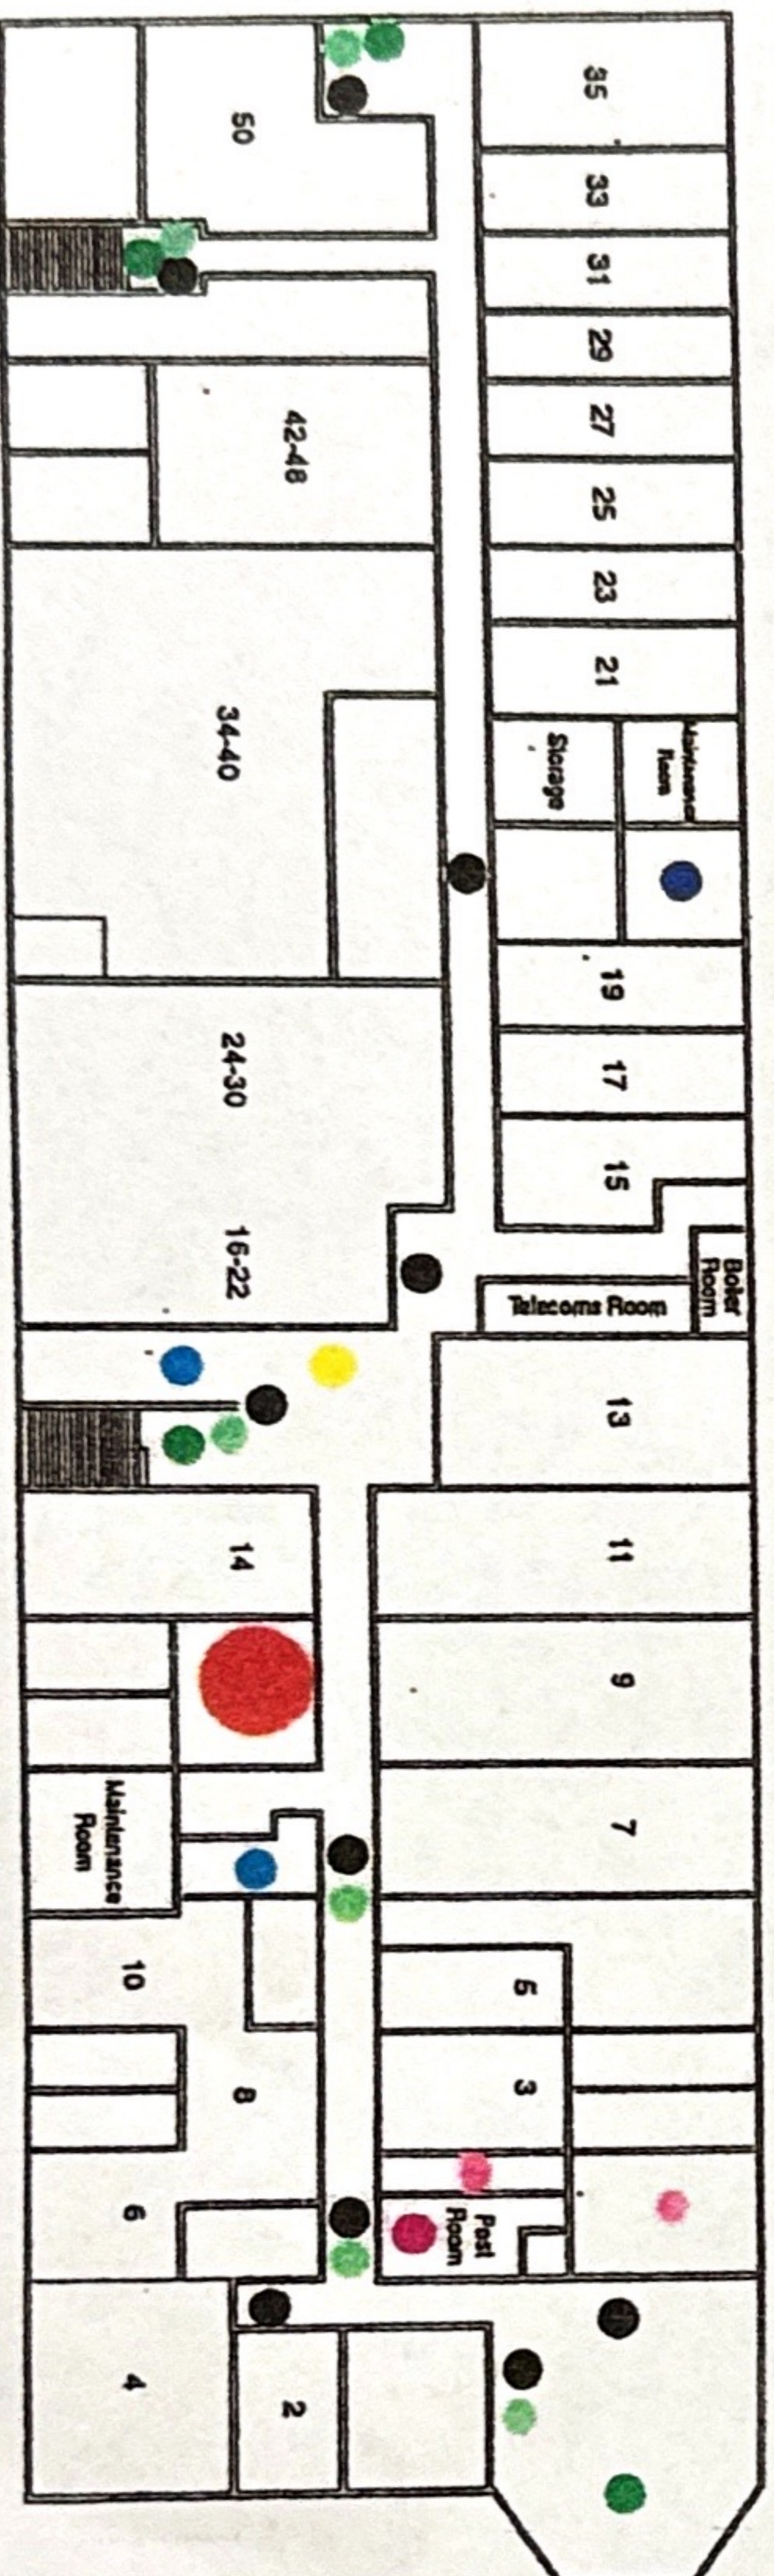

Ground Floor

- Exits
- Stairway to Exit
- Fire Extinguisher
- Fire Alarm
- Toilets Male & Female
- Photocopier
- Kitchen
- Lift
- Conference Rooms

FIRE ACTION

1. 1 Sound Fire Alarm
2. 2 Lift Receiver and dial 9-999
3. 3 Give operator your telephone number and ask for Fire
4. 4 When Fire Brigade replies give call distinctly (Fire at Challenge House, 616 Mitcham Road, Croydon)
5. 5 Do not replace receiver until address has been repeated by the Fire Brigade
6. 6 Go immediately through the nearest Exit and assemble at the Main Front Car Park.

It is in your interest to read and familiarise yourself with your nearest Emergency Exit.