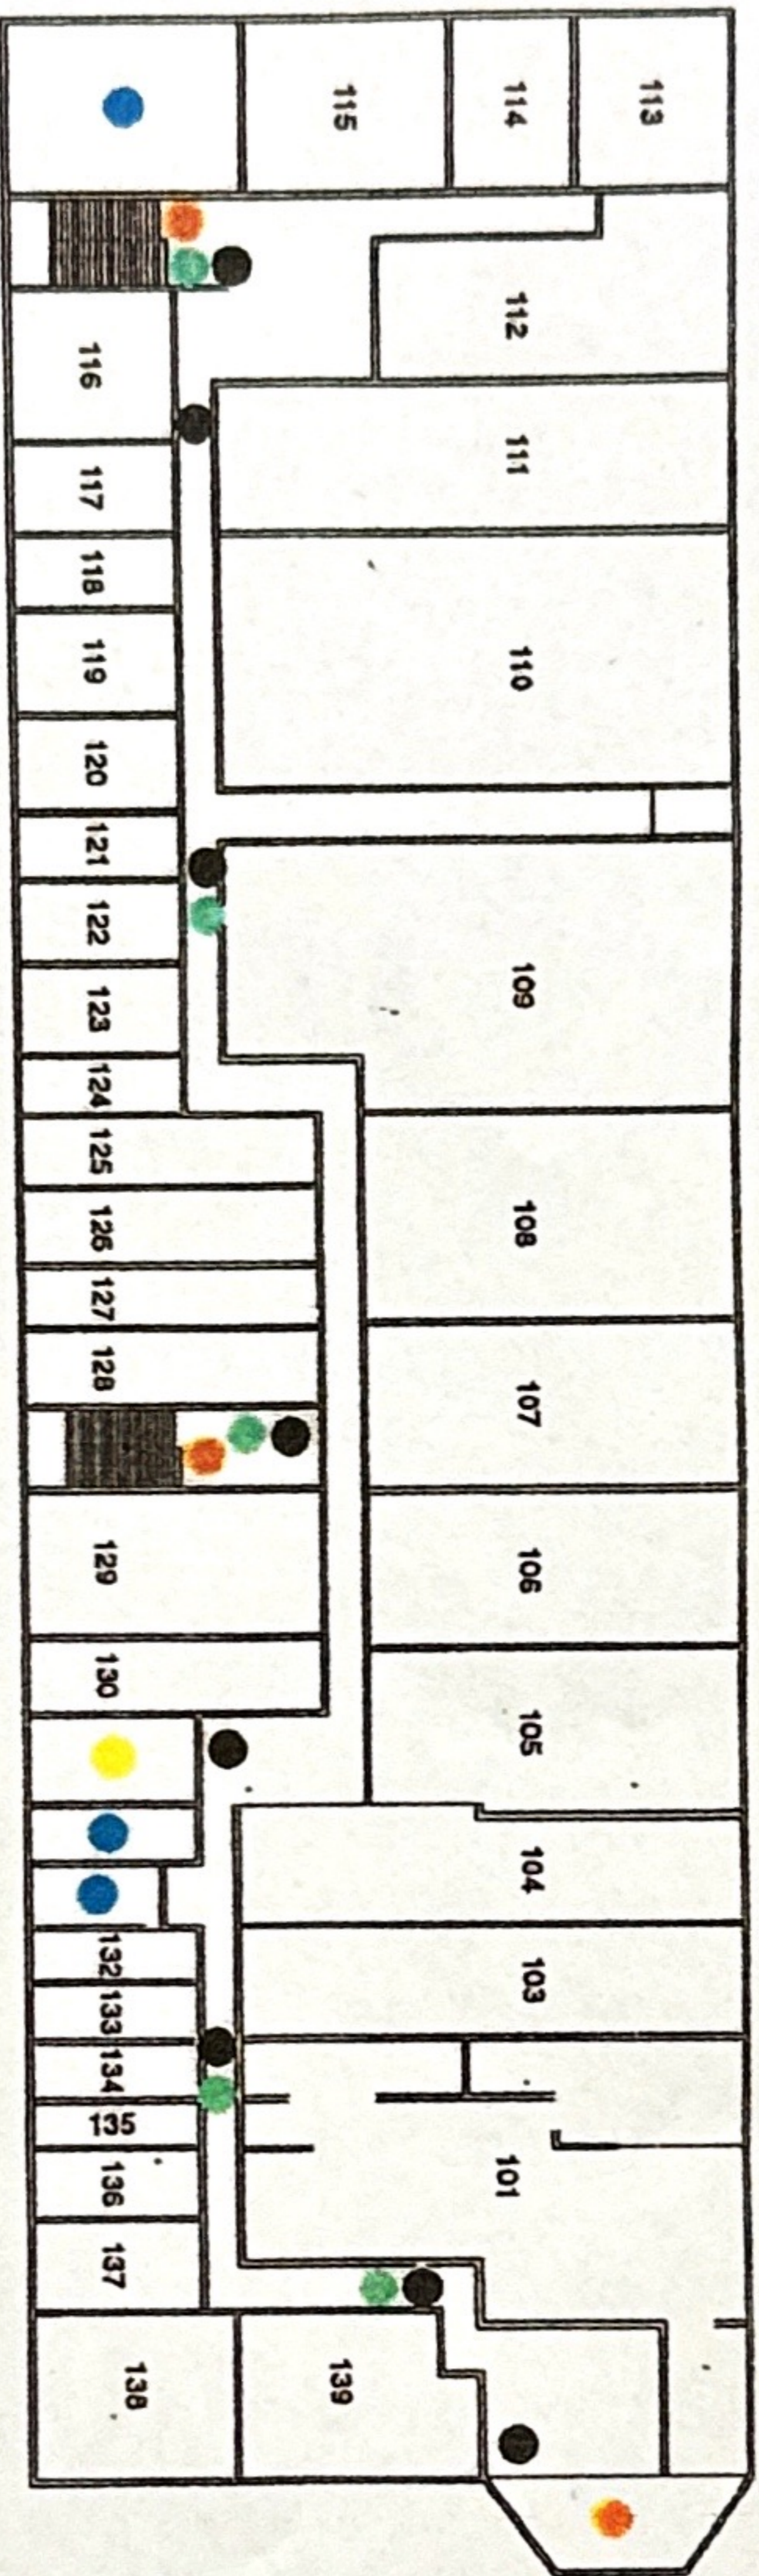

Challenge House

Business Centre Ltd., 616 Mitcham Road, Croydon.

Tel: 0181 665 6000. Fax: 0181 689 8927

First Floor

We
are
here