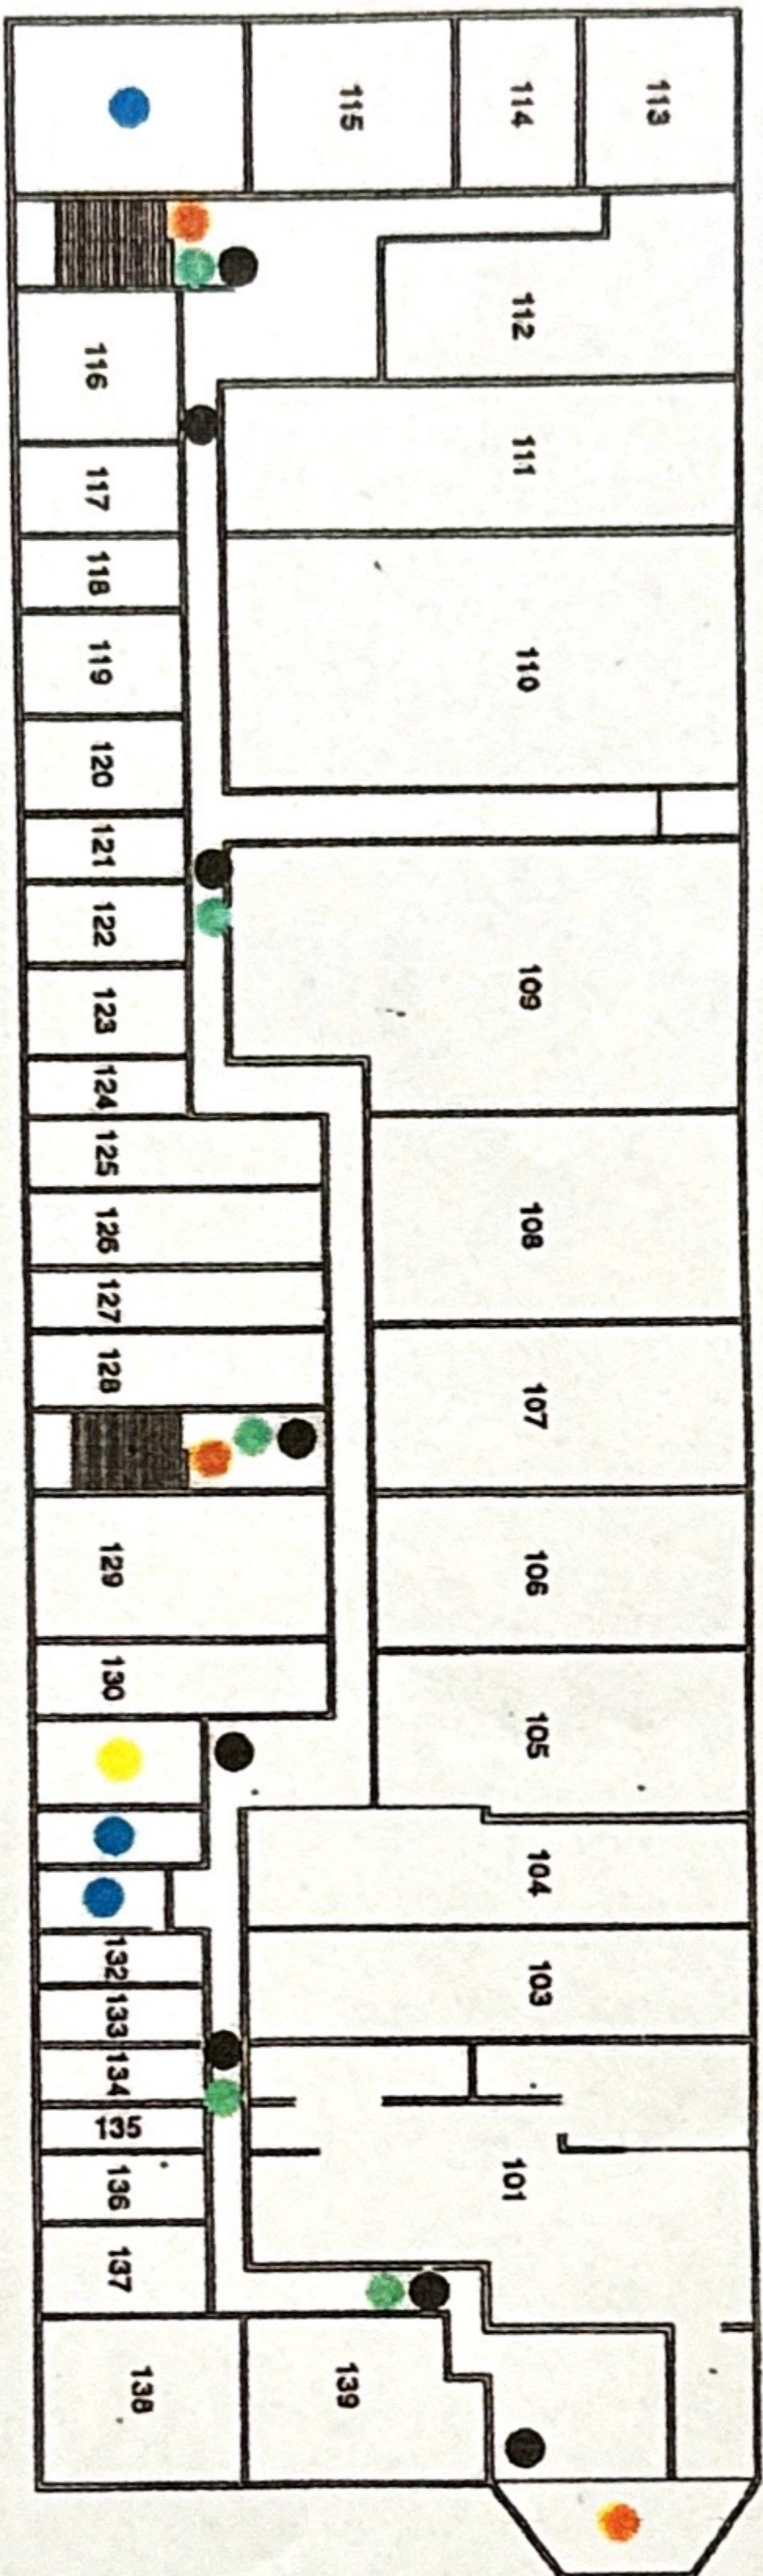

Challenge House

Business Centre Ltd., 616 Mitcham Road, Croydon.
Tel: 0181 665 6000. Fax: 0181 689 8927

First Floor