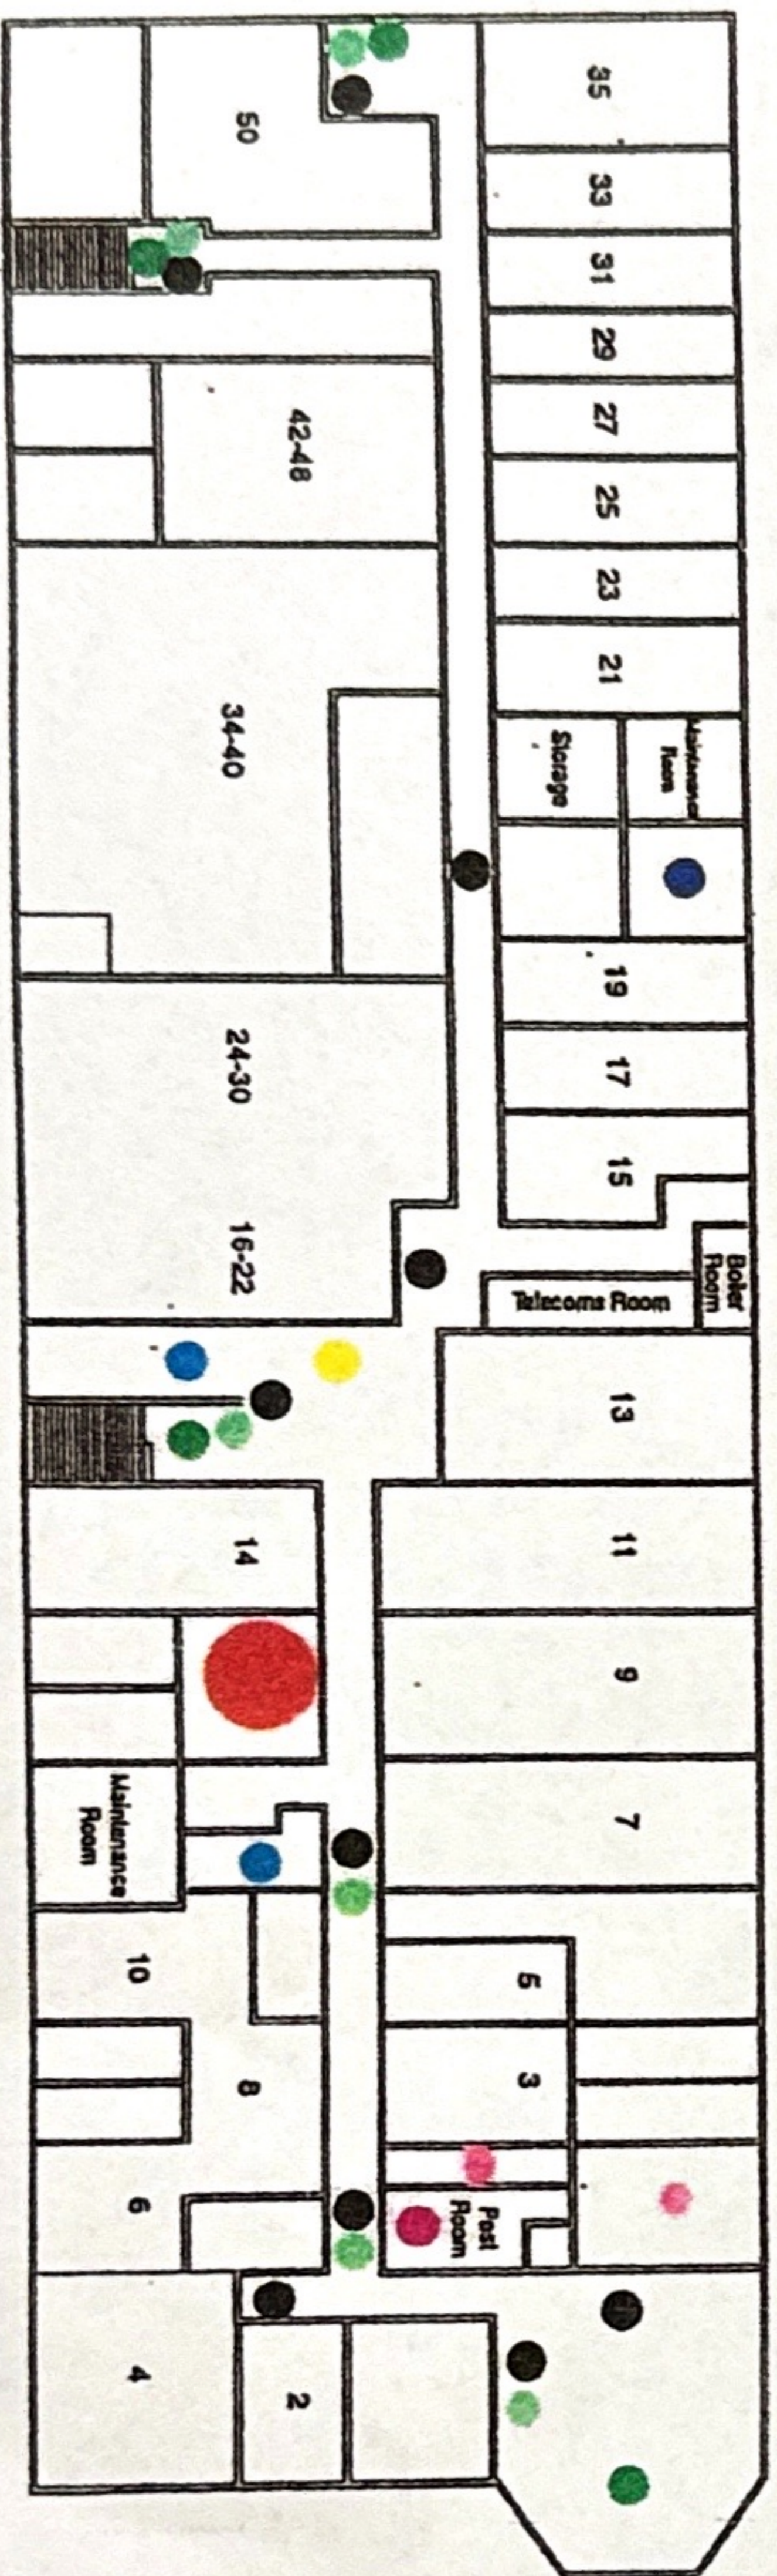

Ground Floor

- You are Here
- Exits
- Stairway to Exit
- Fire Extinguisher
- Fire Alarm
- Toilets Male & Female
- Photocopier
- Kitchen
- Lift
- Conference Rooms

FIRE ACTION

1. 1 Sound Fire Alarm
2. 2 Lift Receiver and dial 9-999
3. 3 Give operator your telephone number and ask for Fire
4. 4 When Fire Brigade replies give call distinctly (Fire at Challenge House, 616 Mitcham Road, Croydon)
5. 5 Do not replace receiver until address has been repeated by the Fire Brigade
6. 6 Go immediately through the nearest Exit and assemble at the Main Front Car Park.

It is in your interest to read and familiarise yourself with your nearest Emergency Exit.