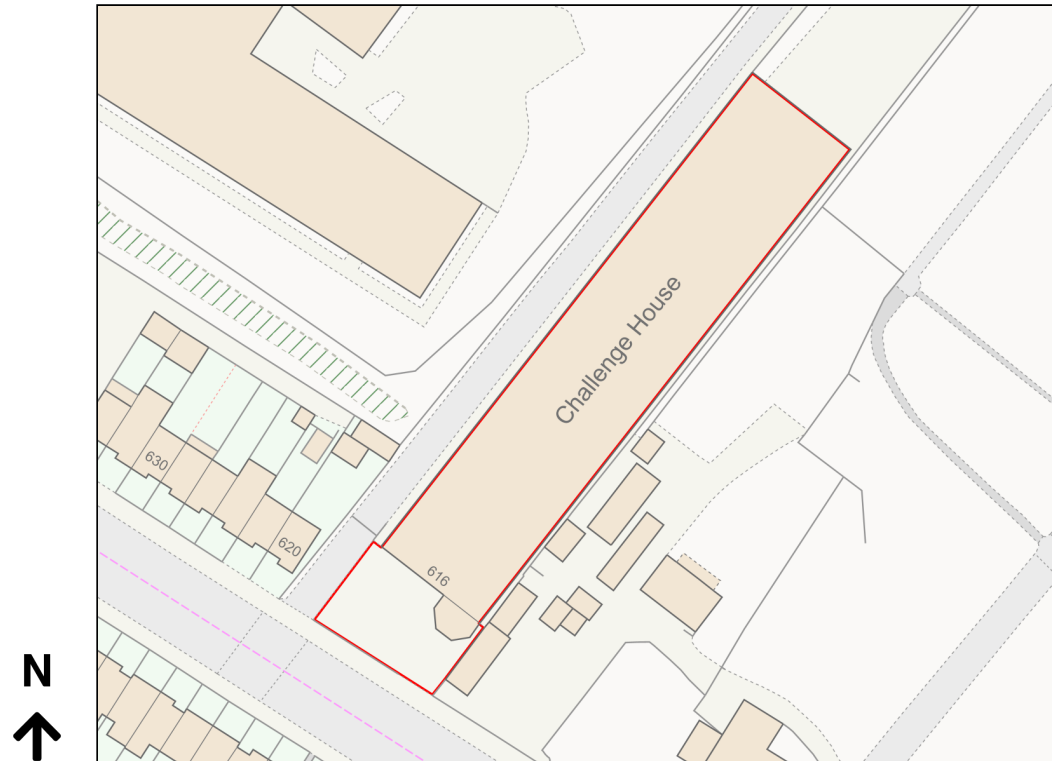

Location Plan

Site Address: Suite 120, 616, Mitcham Road, Croydon, CR0 3AA

Date Produced: 18-Mar-2024

Scale: 1:1250 @A4

Planning Portal Reference: PP-12899023v1