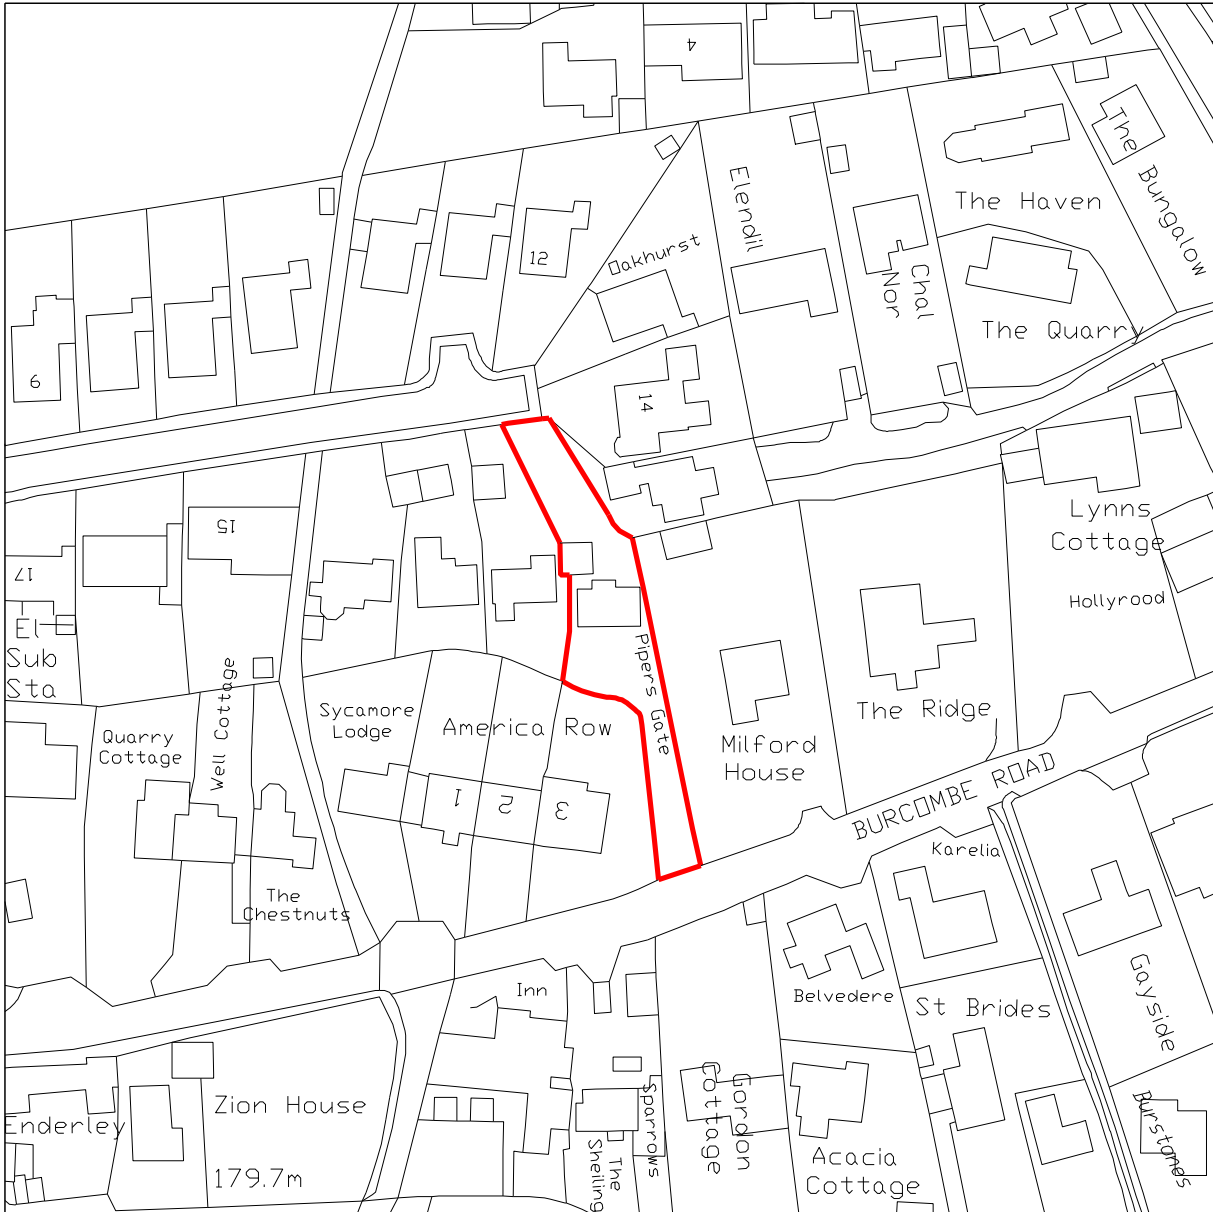

Title	2023.047.Site Plan 1:1250
Project	Gable dormers and extensions @ Pipers Gate, Abbenesse

Produced on 19 February 2024 from the Ordnance Survey National Geographic Database and incorporating surveyed revision available at this date.
 This map shows the area bounded by 389487 203156,389687 203156,389687 203356,389487 203356,389487 203156
 Crown copyright and database rights 2024 OS 100054135. Supplied by copla ltd trading as UKPlanningMaps.com a licensed Ordnance Survey partner (OS 100054135).
 Data licence expires 19 February 2025. Unique plan reference: v4e//1061586/1429971