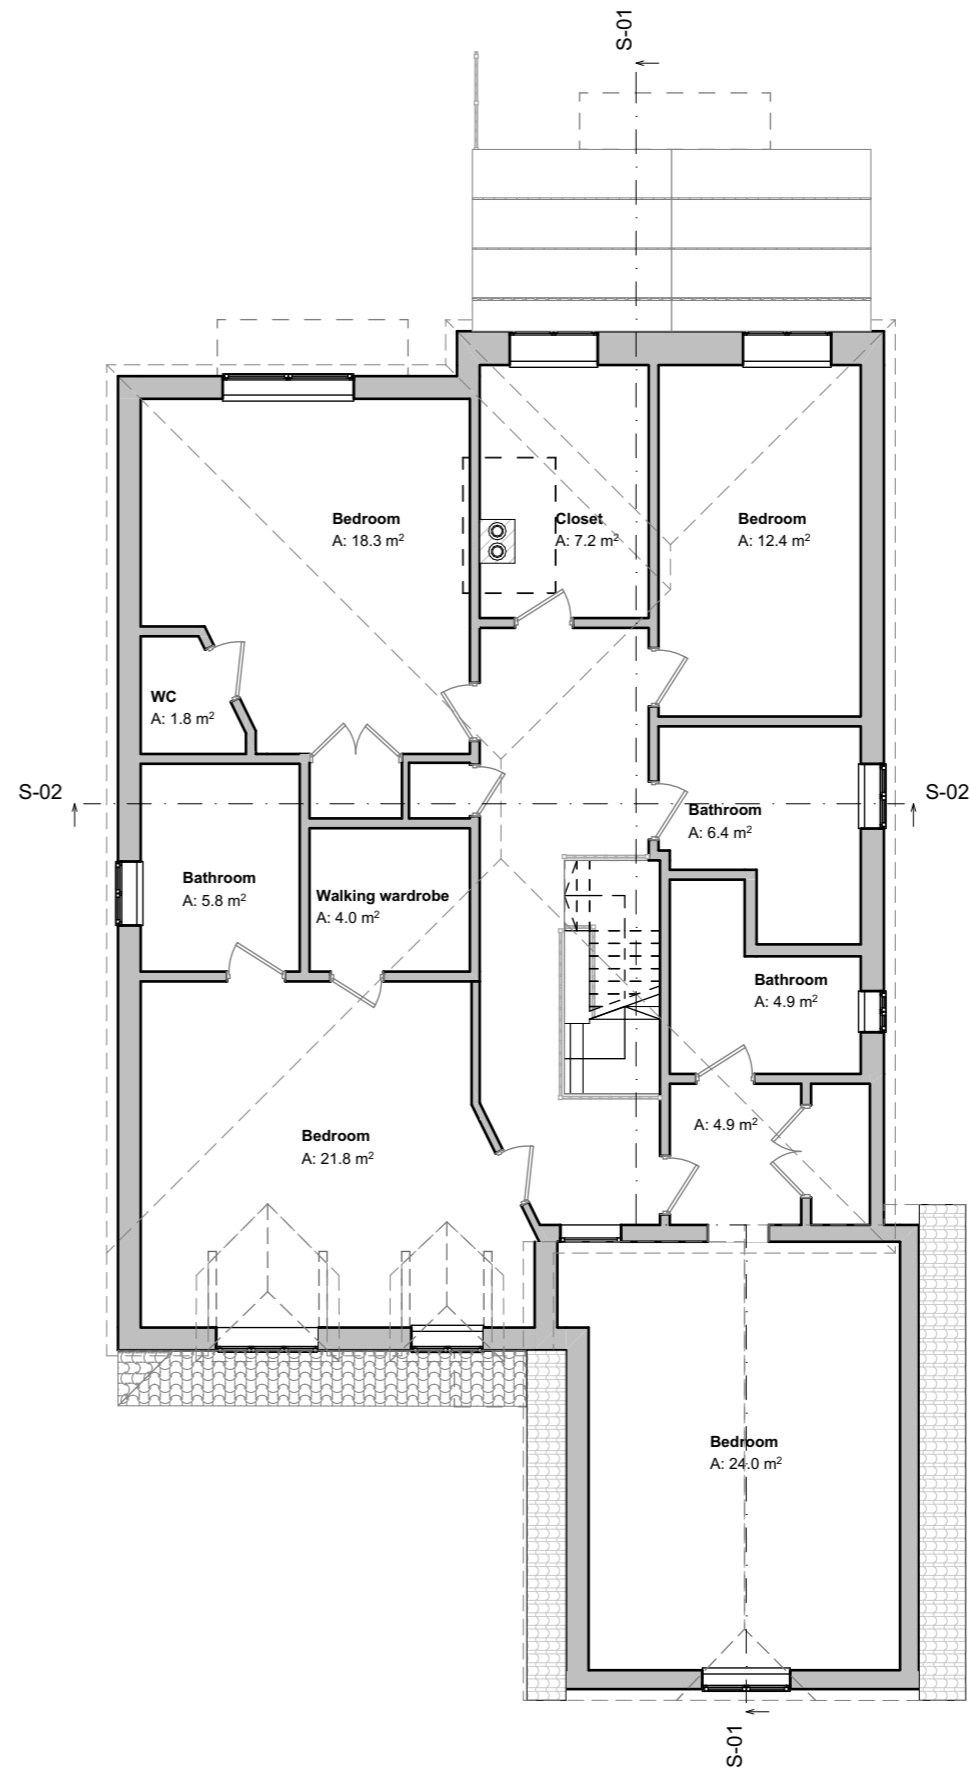

Ground Floor

First Floor

ARCHITECTURE
 255 London Road, Hadleigh, Essex, SS7 2BN
 Info@A9Architecture.co.uk
 Tel: 01702558888

Project: Treetops,
 High Road
 Basildon
 SS16 6HQ

Drawing Title: Existing Plans

Client: Chay Thuriw
 Sara Thuriw

Drawn: IK	Checked: DP	Date: 19/03/2024	Scale: 1:100	Paper Size: A3
-----------	-------------	------------------	--------------	----------------

Job no. 1863	Dwg. no. 03	Revision: F	<input checked="" type="checkbox"/> Preliminary <input type="checkbox"/> Design <input type="checkbox"/> Tender <input type="checkbox"/> Contract <input type="checkbox"/> Working
--------------	-------------	--------------------	--

EXISTING FLOOR PLANS