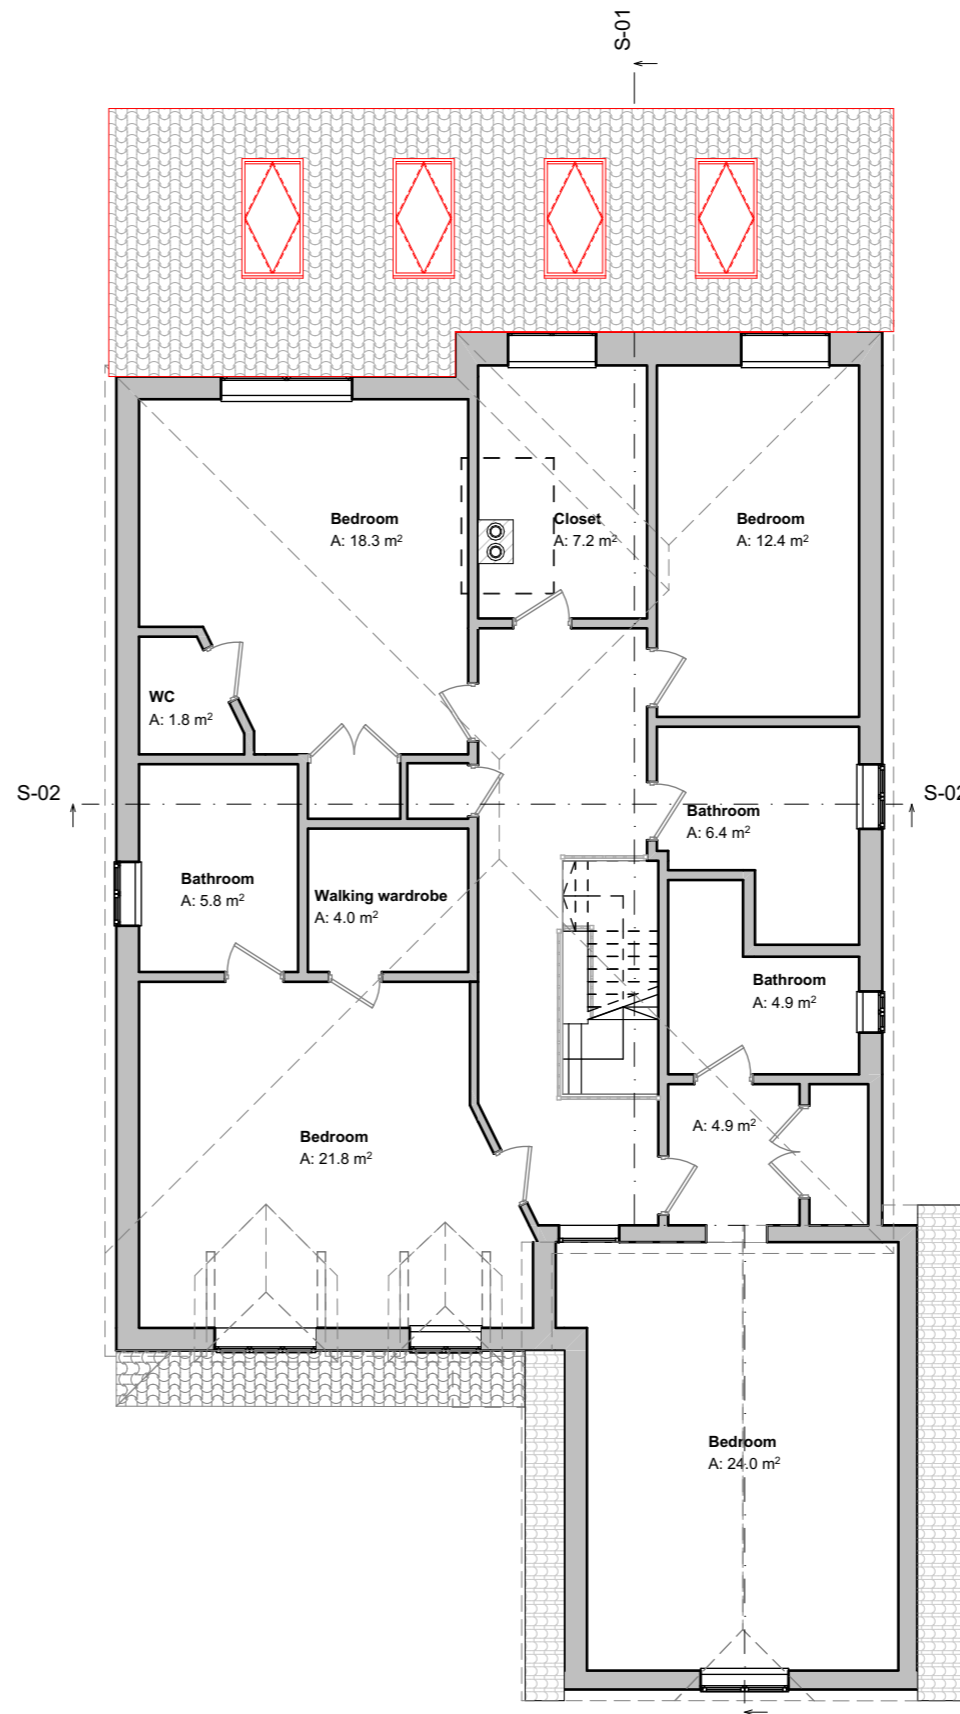

Ground Floor

First Floor

ARCHITECTURE

255 London Road, Hadleigh, Essex, SS7 2BN

Info@A9Architecture.co.uk

Tel: 01702558888

Project: Treetops,
High Road
Basildon
SS16 6HQ

Drawing Title: Proposed Plans

Client: Chay Thuriw
Sara Thuriw

Drawn: IK	Checked: DP	Date: 19/03/2024	Scale: 1:100	Paper Size A3
--------------	----------------	---------------------	-----------------	------------------

Job no. 1863	Dwg. no. 07	Revision: F	<input checked="" type="checkbox"/> Preliminary <input type="checkbox"/> Design <input type="checkbox"/> Tender <input type="checkbox"/> Contract <input type="checkbox"/> Working
-----------------	----------------	-----------------------	--

PROPOSED FLOOR PLANS

M 1:100