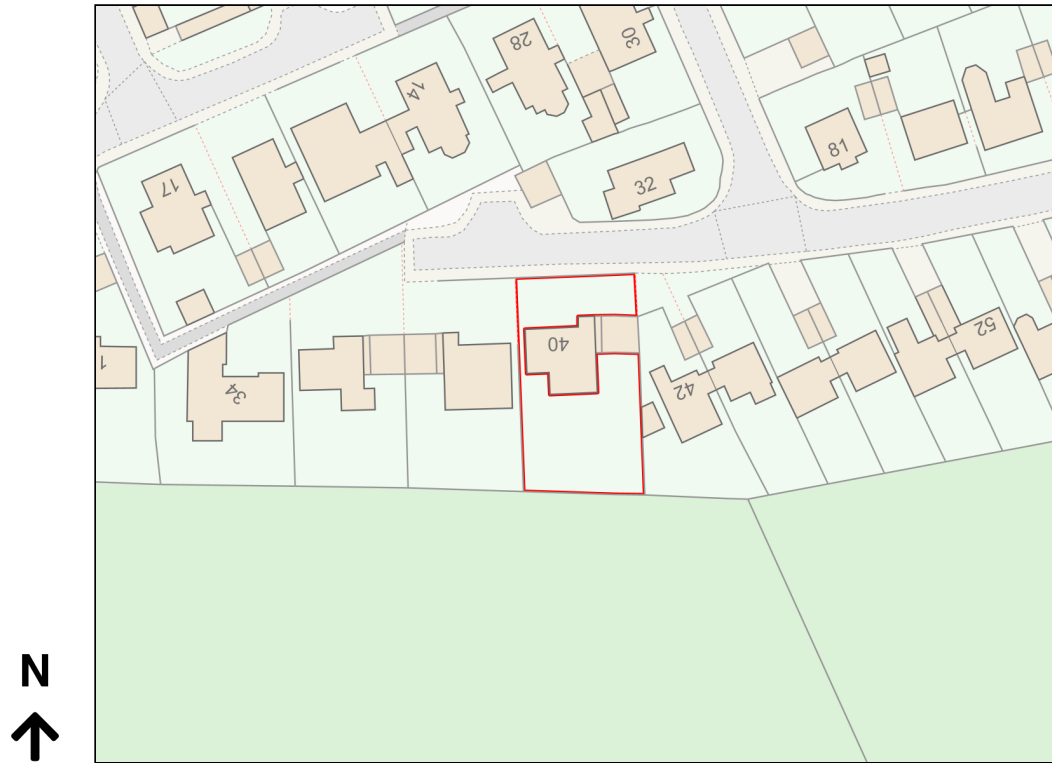

Location Plan

Site Address: 40, Barrons Way, Comberton, CB23 7DR

Date Produced: 16-Mar-2024

Scale: 1:1250 @A4

Planning Portal Reference: PP-12893207v1