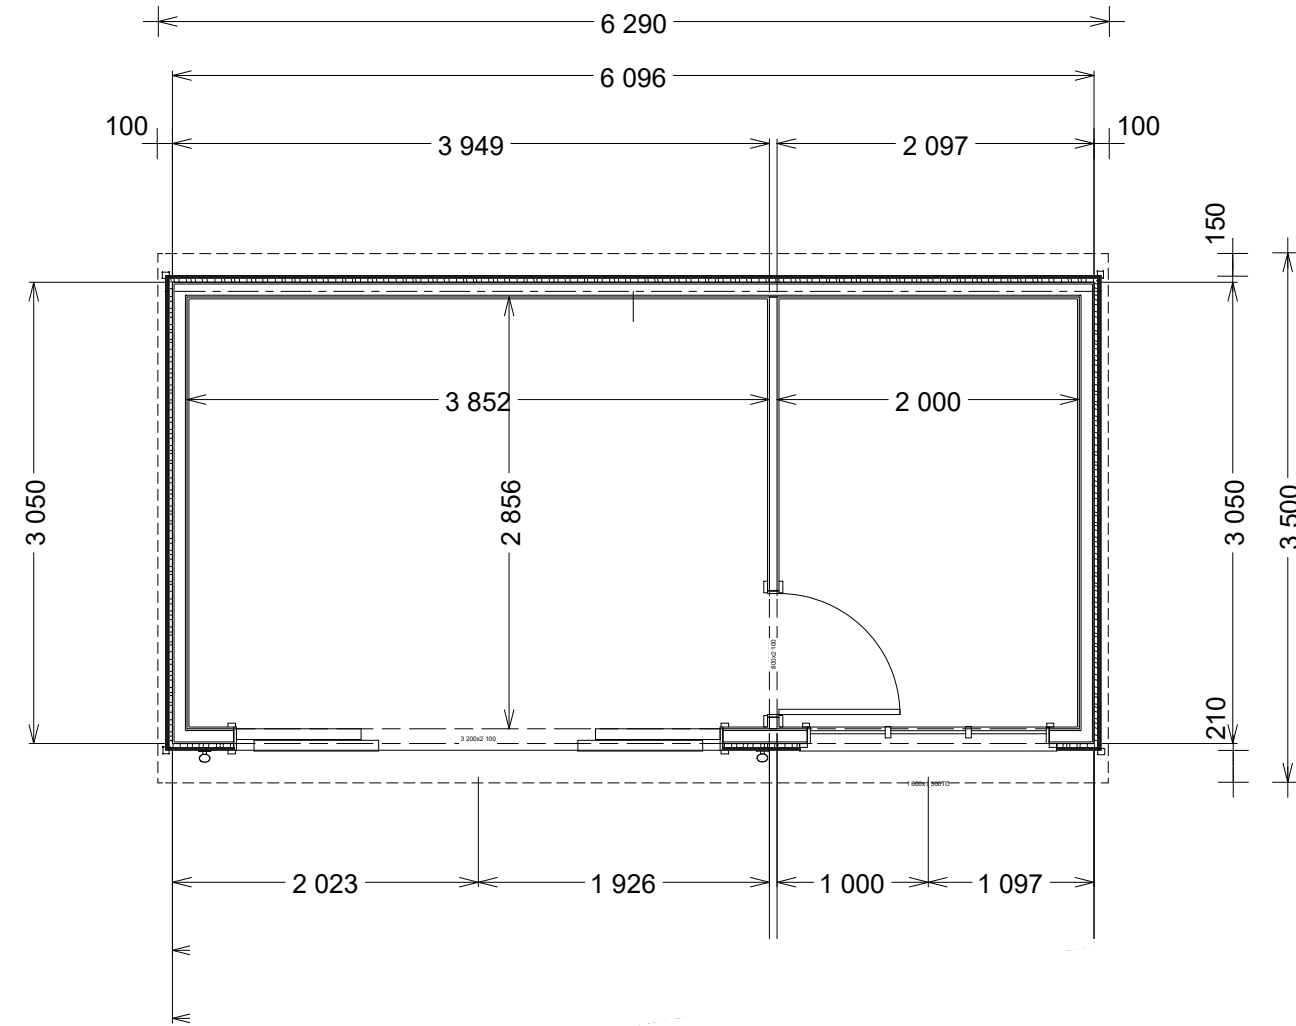

West Elevation

East Elevation

CGI Orientation Image not to scale

North Elevation

South Elevation

Garden Office/Gym constructed in SIPs (structural insulated panels)
 Finished in 82% recycled composite cladding - Colour: "charcoal"
 EPDM Roof

REVISION TABLE	
NUMBER	DATE

SHEET TITLE:
40 Barrons Way
Comberton
Cambridge CB23 7DR

PROJECT DESCRIPTION:
Garden Office/Gym

DRAWINGS PROVIDED BY:
Zenpod Ltd

DATE:
 11/03/2024

SCALE:
 1:50

SHEET:
P-1