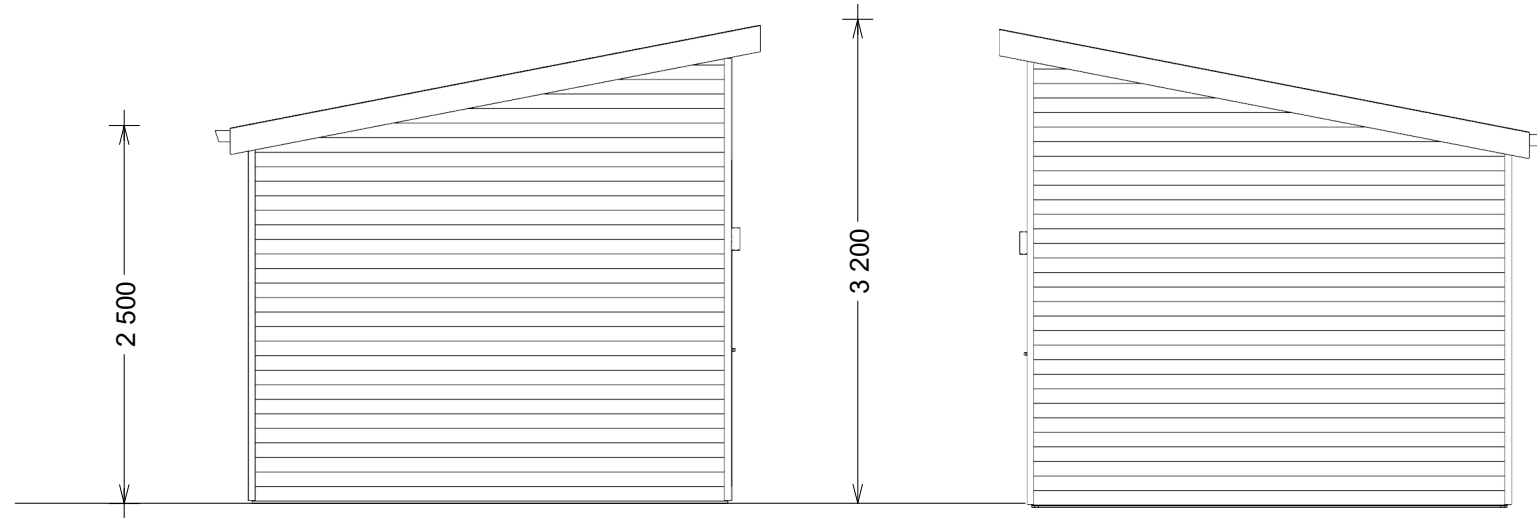

West Elevation

East Elevation

CGI Orientation Image not to scale

North Elevation

South Elevation

Garden Office/Gym constructed in SIPs (structural insulated panels)
 Finished in 82% recycled composite cladding - Colour: "charcoal"
 EPDM Roof

REVISION TABLE	
NUMBER	DATE

SHEET TITLE:
40 Barrons Way
Comberton
Cambridge CB23 7DR

PROJECT DESCRIPTION:
Garden Office/Gym

DRAWINGS PROVIDED BY:
Zenpod Ltd

DATE:
 11/03/2024

SCALE:
 1:50

SHEET:
P-1