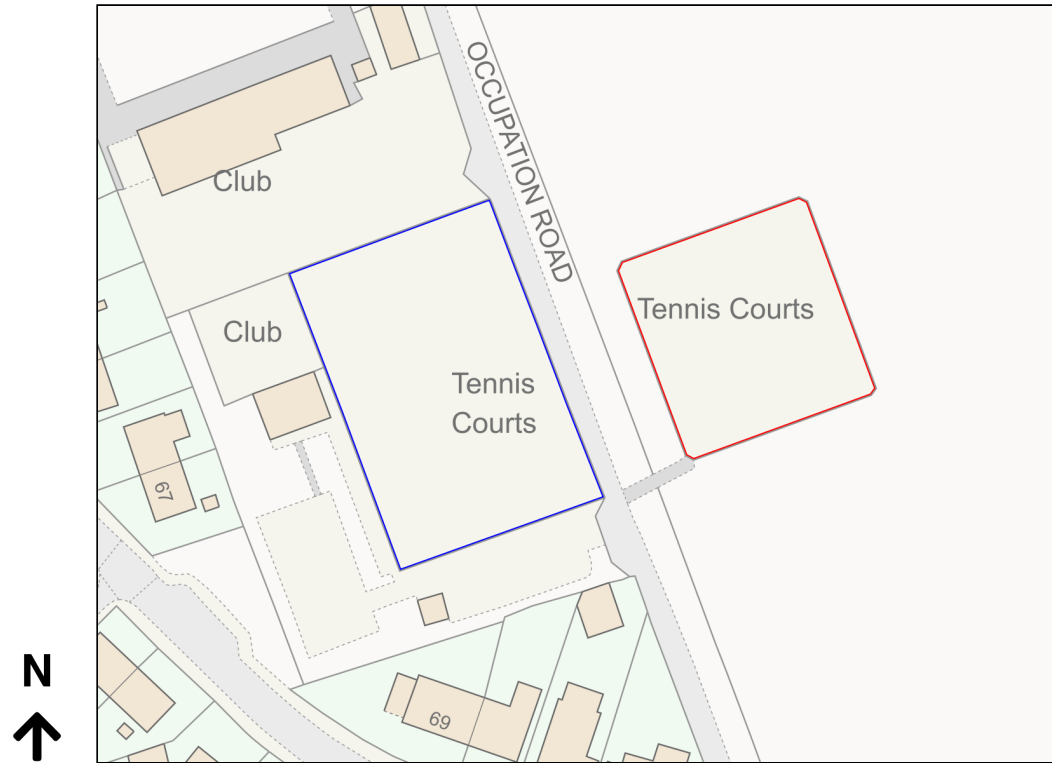

Location Plan

Site Address: Easting: 504079 Northing: 289046

Date Produced: 20-Mar-2024

Scale: 1:1250 @A4

Planning Portal Reference: PP-12902828v1