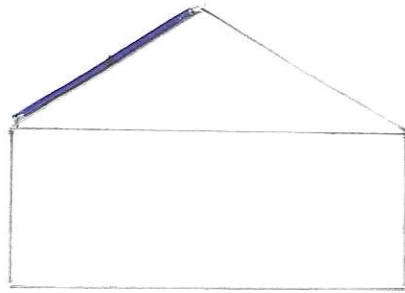

SIDE PROFILE OF BUILDINGS SHOWING PANEL ELEVATIONS

CART SHED

GARAGE

\* RECESSED, THUS HIDDEN FLAT ROOF

KEY:

SOLAR PANELS

SCALE 1:100