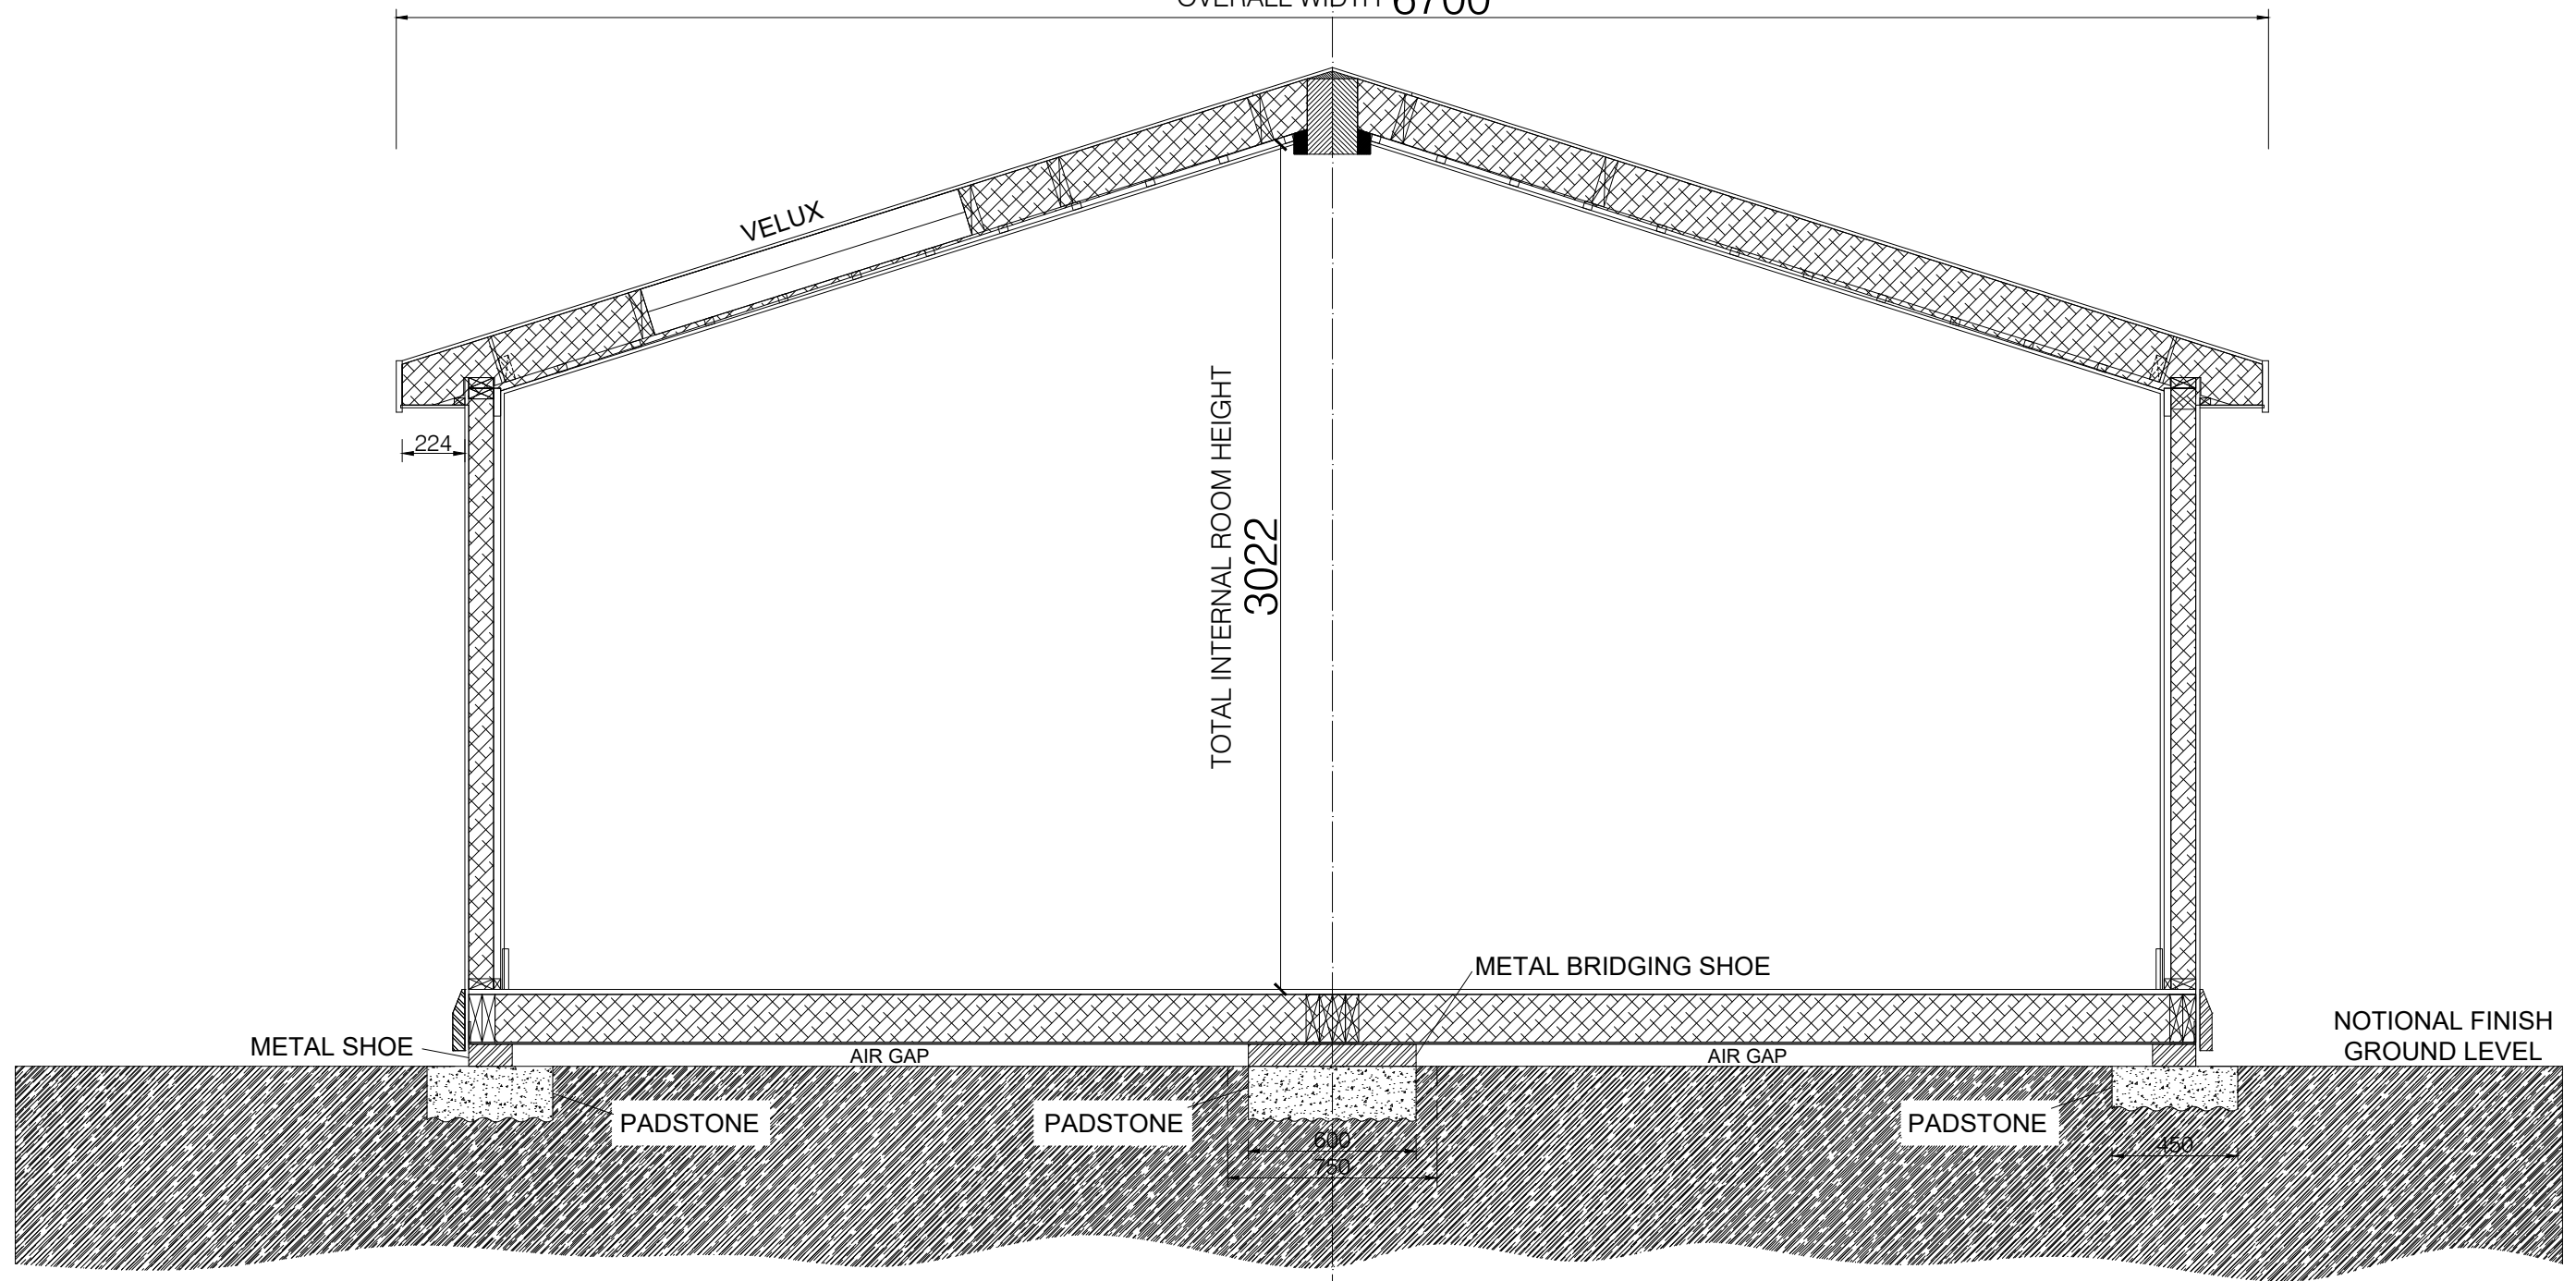

BAY 1 | BAY 2

OVERALL WIDTH 6700

Metres

Client : HOMELODGE	Drawn by : R.L - M.W	Checked by : --	Signed off by :
Project/Drawing Title : HOMELODGE TWINBAY 6m WIDE MOBILE HOME	Date : 22/02/18	Scale : 1:25 @ A3	Rev. No :
Drawing No : HTBMH		Rev. No :	