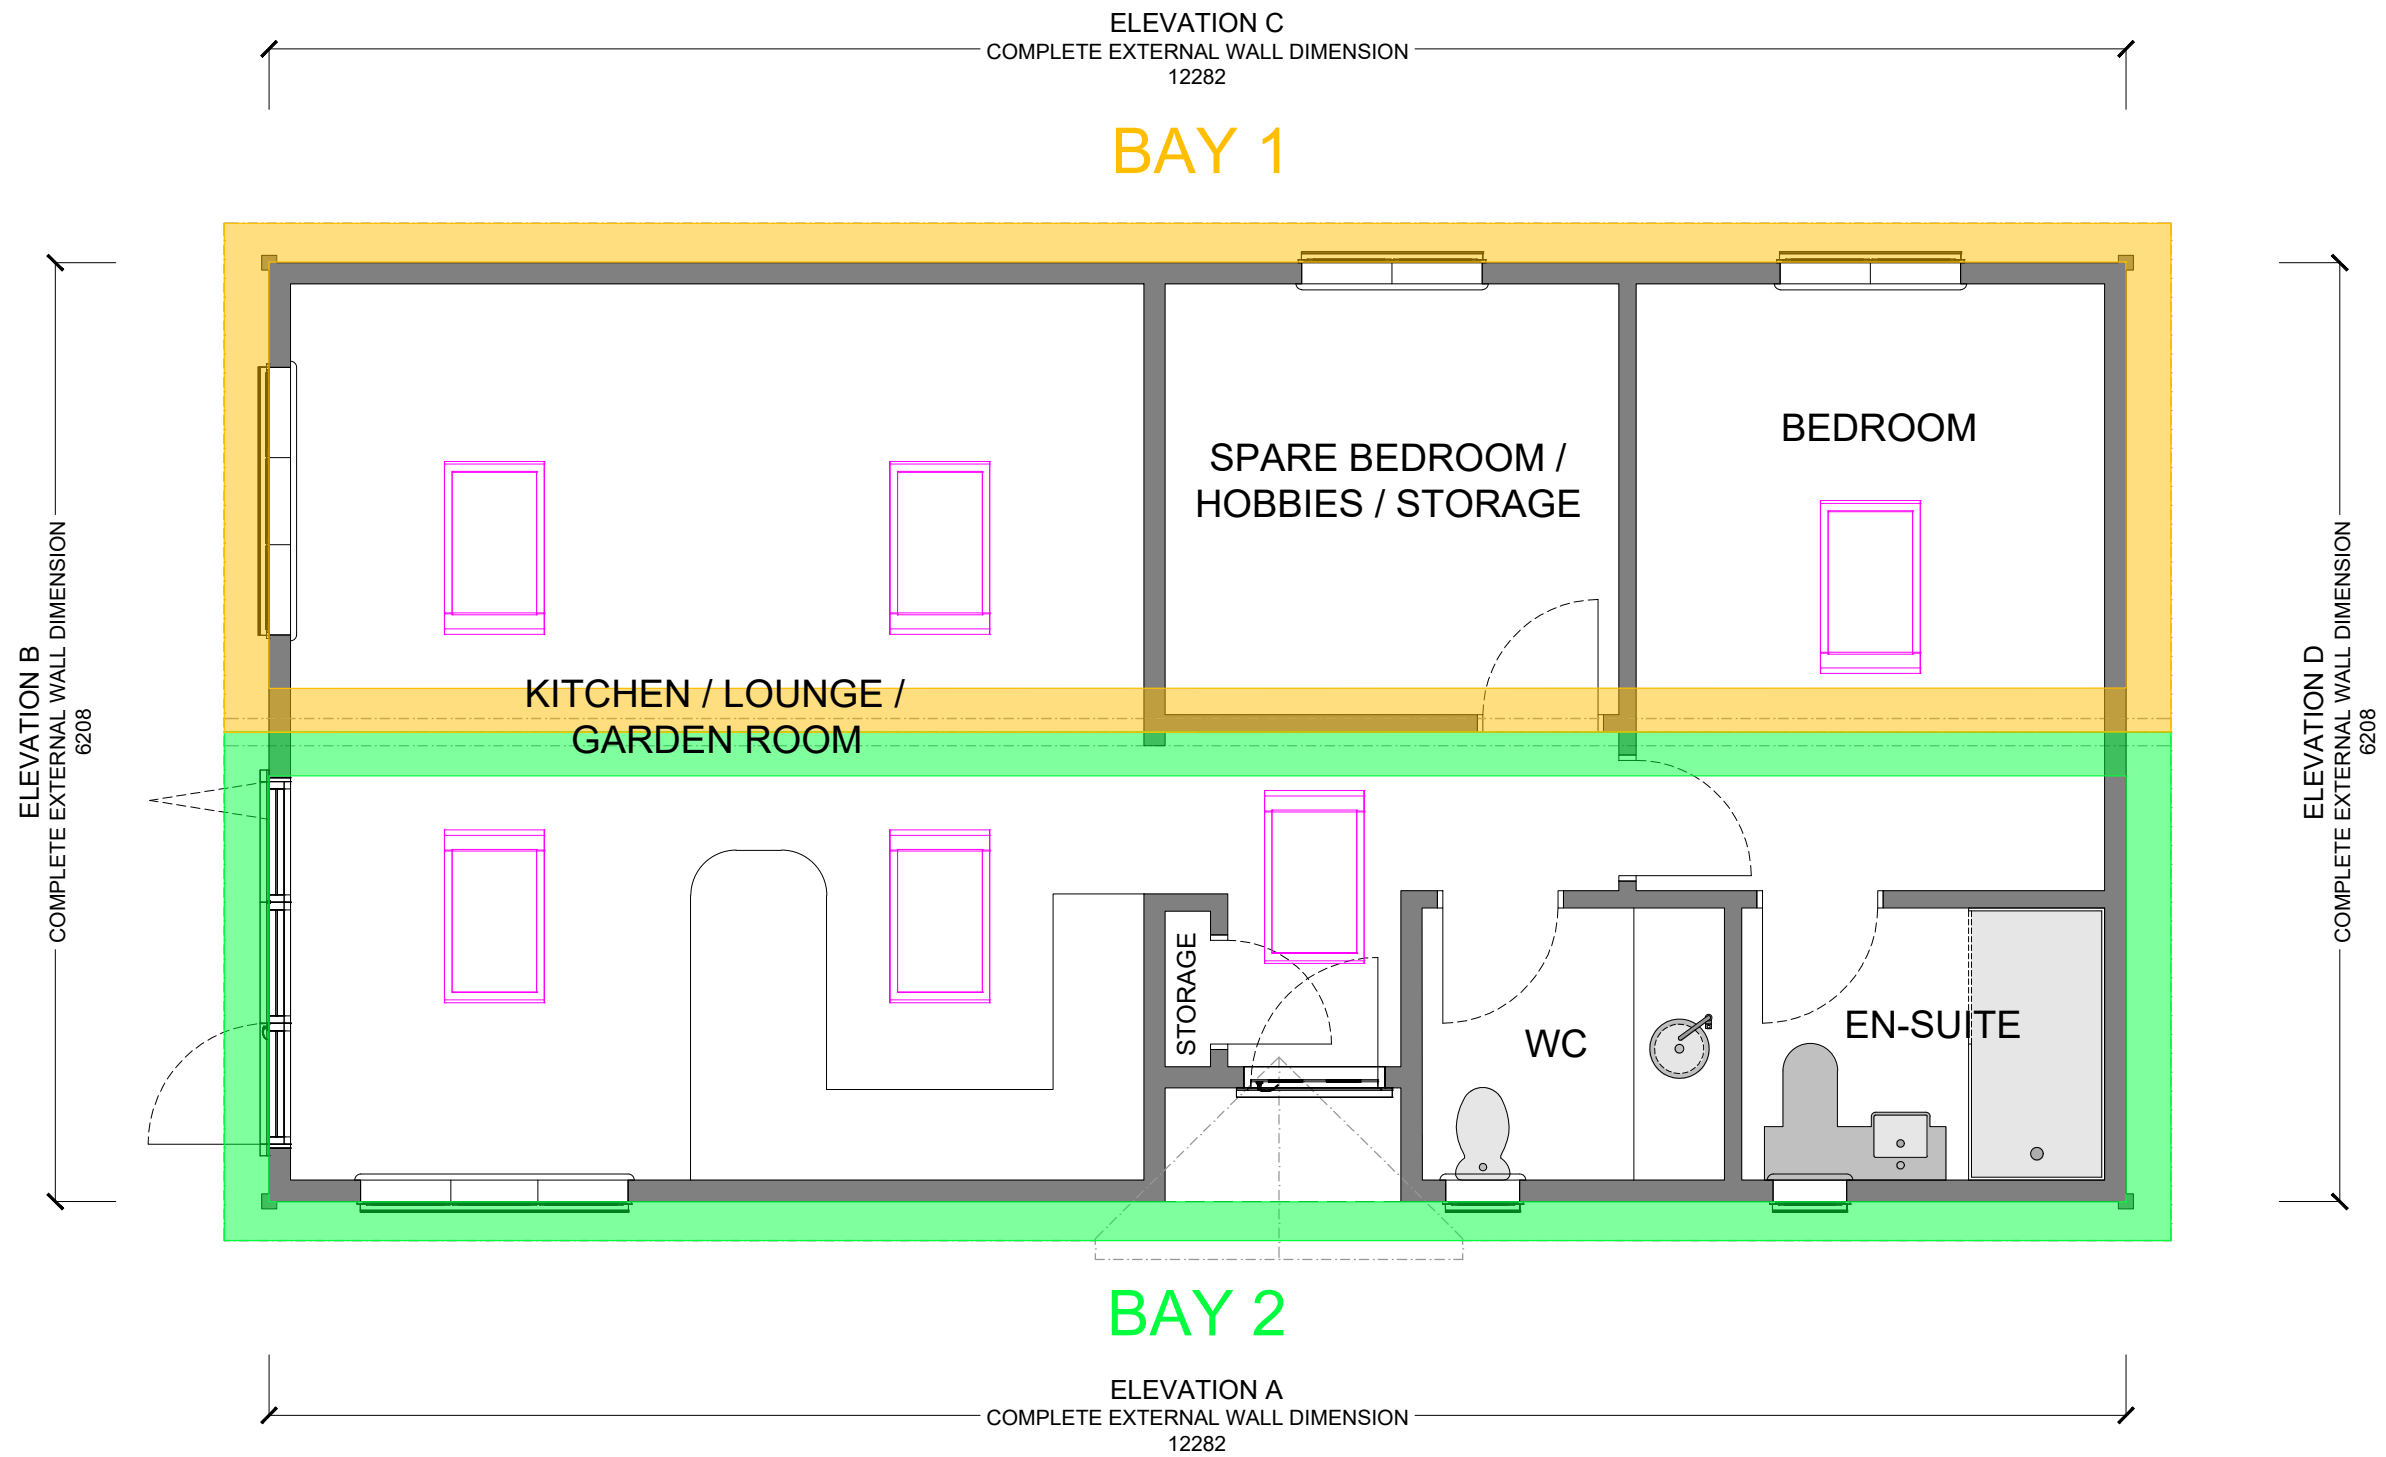

Site Address:

14 Grange Walk,
Wroxham, Norwich,
NR12 8RS

ADDRESS	INFO
HOMELODGE BUILDINGS LTD. UNIT 2, BEECHES INDUSTRIAL PARK, LITTLETON ROAD, CRAWLEY, WINCHESTER, SO21 2DD	WRITTEN DIMENSIONS ARE IN ALL CASES TO BE PREFERRED TO SCALED DIMENSIONS. CONTRACTORS, SUB-CONTRACTORS AND SUPPLIERS MUST VERIFY ALL DIMENSIONS ON SITE.
TEL:01962 881 480	*FURNITURE IS SHOWN FOR THE PURPOSE OF ILLUSTRATION ONLY, UNLESS OTHERWISE NOTED.

	Drawn by : MISCHA
	Client : MR & MRS WRIGHT
	Drawing Title : PL BAYS
	Scale : 1:50 @ A3
	Date : 22 February 2024 11:16:08
Drawing Reference : 3483.24 - HTB-PLBAY- OPT3	
Revision Number : -