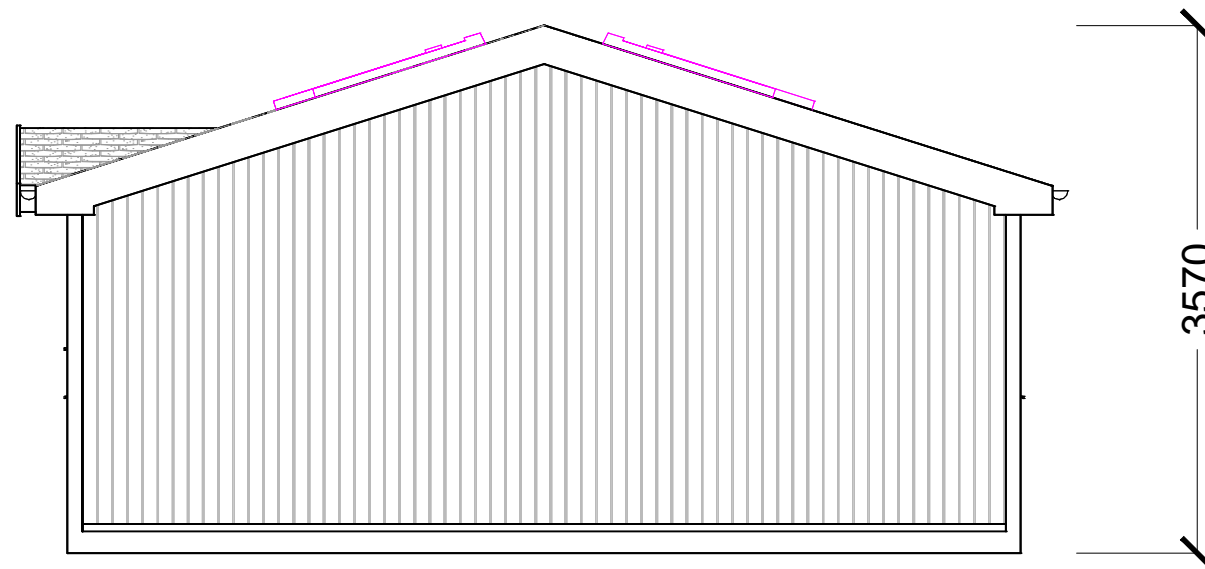

ELEVATION D