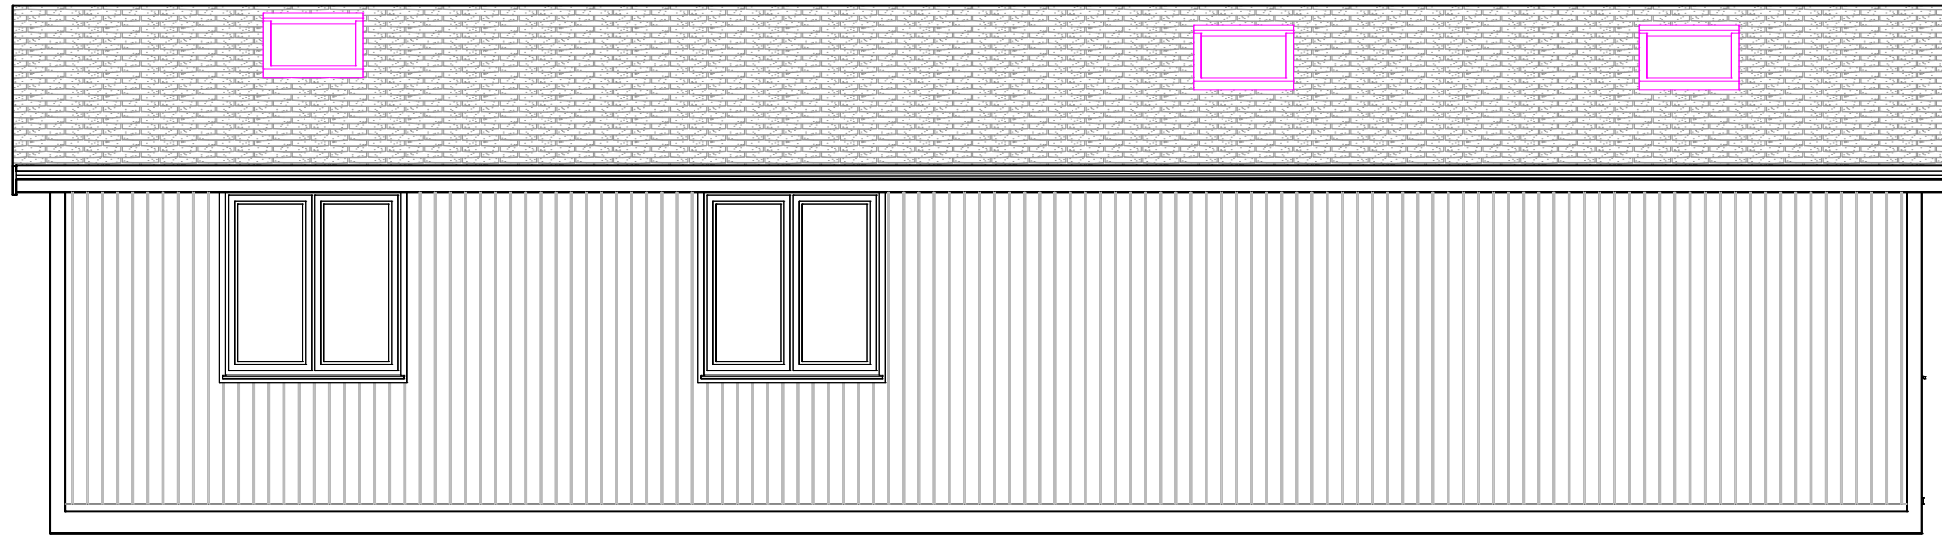

Site Address:

14 Grange Walk,
Wroxham, Norwich,
NR12 8RS

ELEVATION C