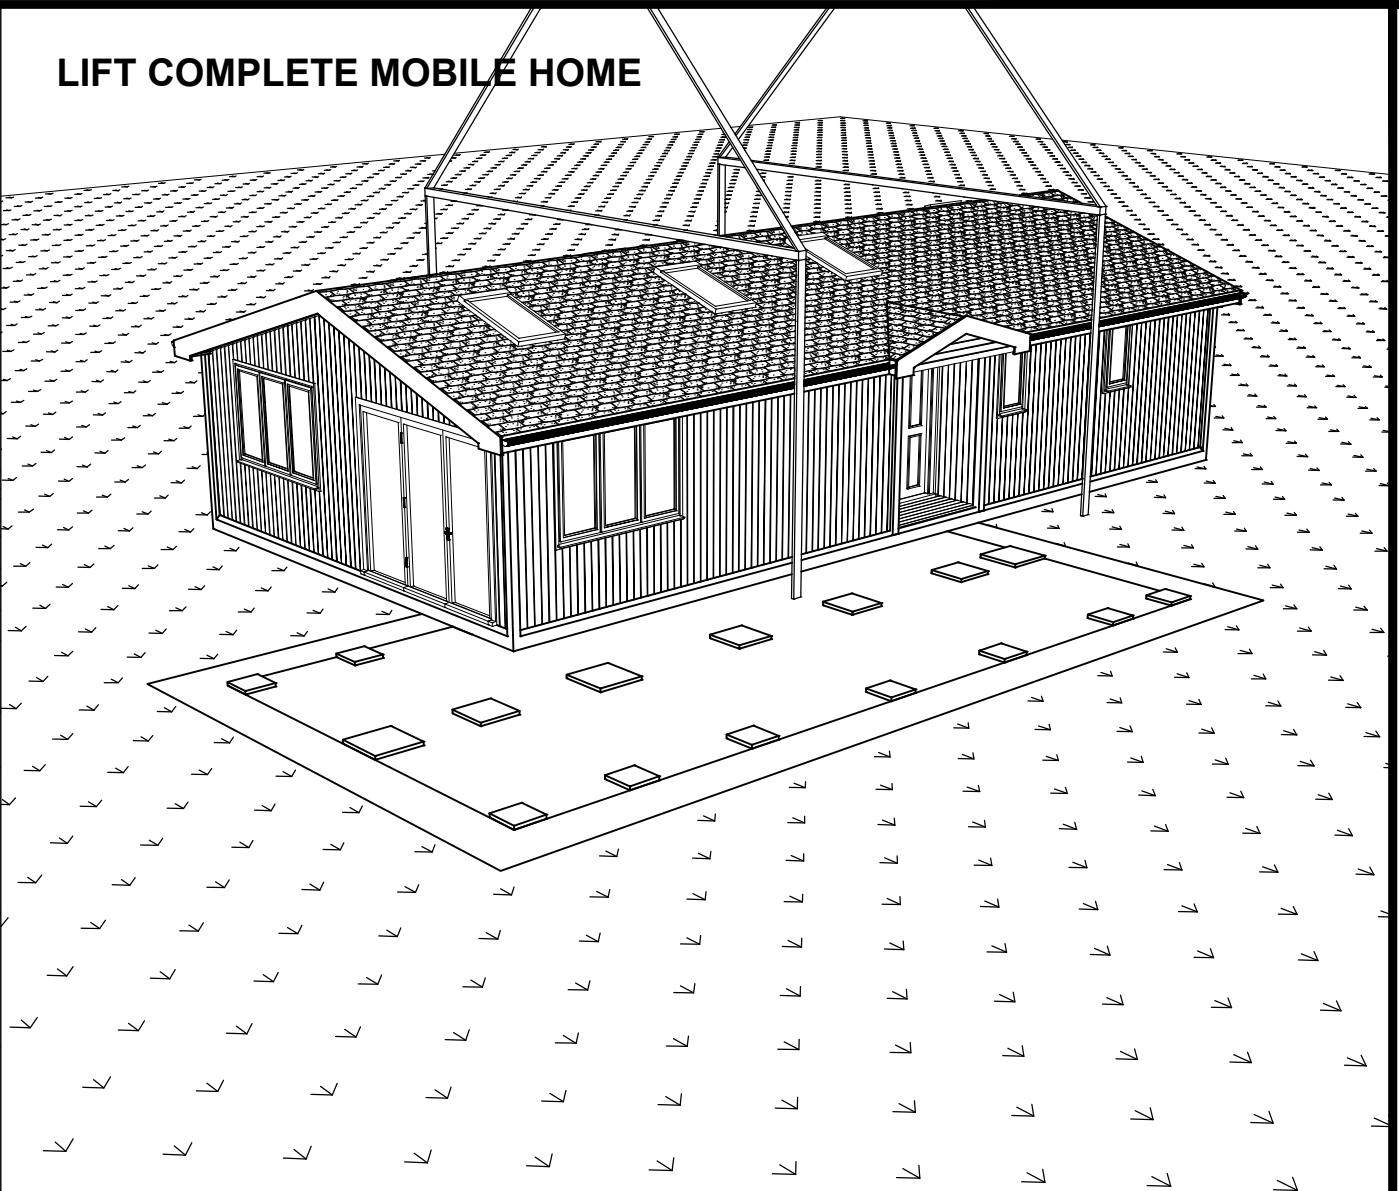

MOBILE HOME COMPLETE

LIFT COMPLETE MOBILE HOME

ADDRESS

HOMELODGE BUILDINGS LTD.
UNIT 2, BEECHES INDUSTRIAL
PARK, LITTLETON ROAD,
CRAWLEY, WINCHESTER,
SO21 2QD

TEL: 01962 881 480

NOTE:

INTELLECTUAL
PROPERTY OF
HOMELODGE
BUILDING LTD

**HOMELODGE BUILDINGS LTD.
CARAVAN REMOVAL METHODOLOGY FROM SITE
CRANING PREMIER AS SINGLE VOLUMETRIC UNIT**