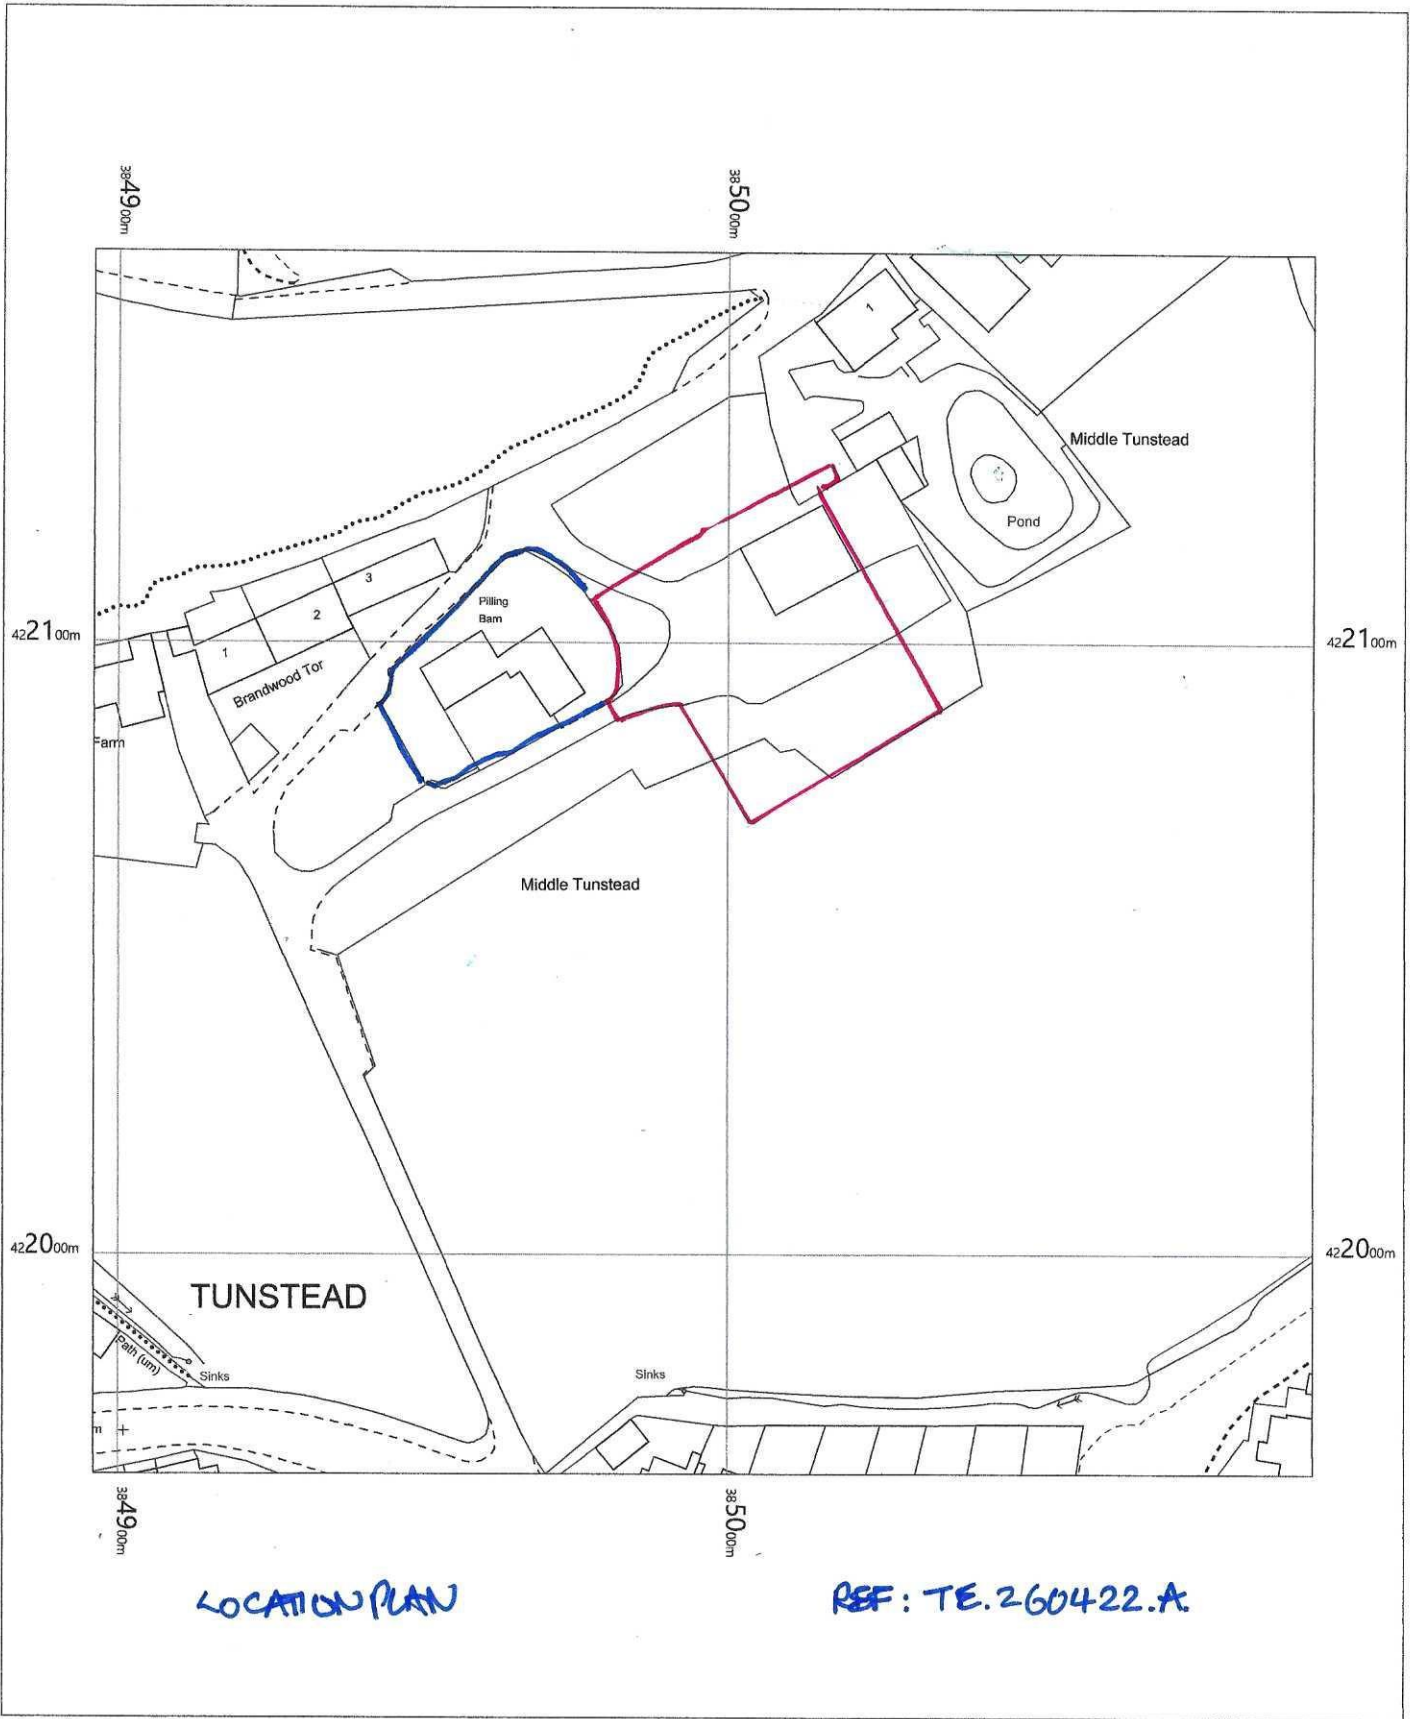

Pilling Barn, Brandwood Tor, Booth Road, OL13 8NE

Pilling Barn  
Brandwood Tor  
Booth Road,  
Stacksteads,  
Bacup,  
Lancashire  
OL13 8NE

OS MasterMap 1250/2500/10000 scale  
Tuesday, April 26, 2022, ID: MPMBW-01034340  
[www.blackwellmapping.co.uk](http://www.blackwellmapping.co.uk)

1:1250 scale print at A4, Centre: 384996 E, 422064 N

©Crown Copyright Ordnance Survey. Licence no. 100041041

**BLACKWELL'S**  
MAPPING SERVICES  
PERSONAL & PROFESSIONAL MAPPING  
[www.blackwellmapping.co.uk](http://www.blackwellmapping.co.uk)