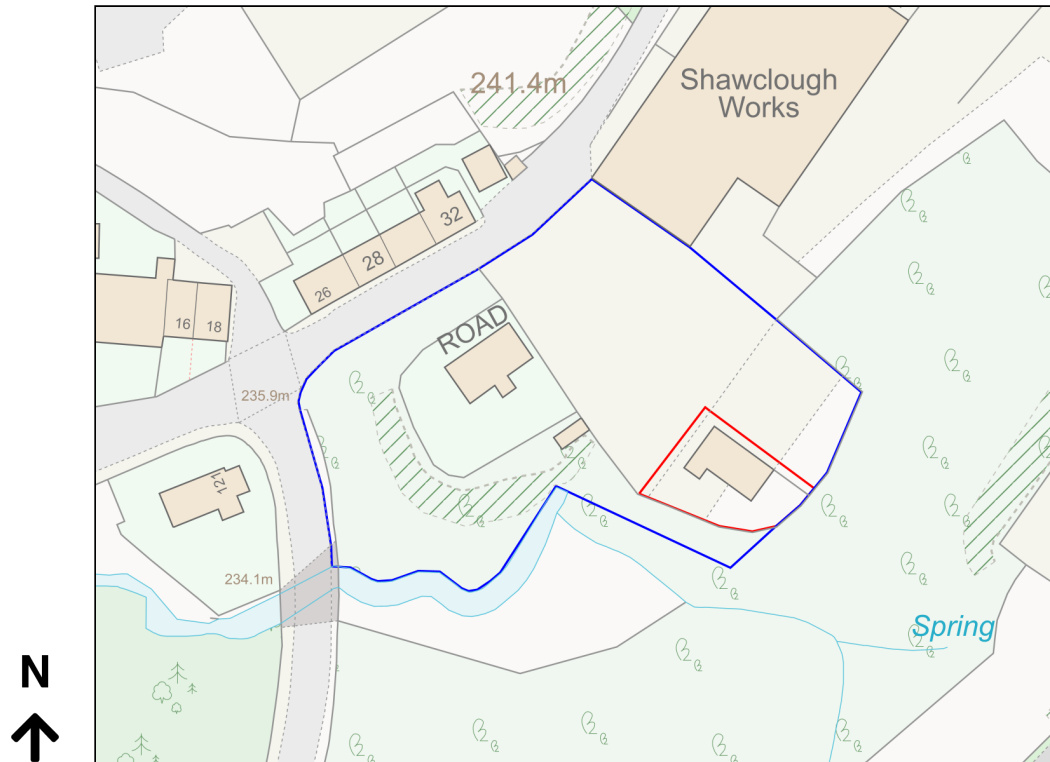

Location Plan

Site Address: Caravan, Shawclough Works, Shawclough Road, Whitewell Bottom, Rossendale, BB4 9JZ

Date Produced: 11-Mar-2024

Scale: 1:1250 @A4

Planning Portal Reference: PP-12879633v1