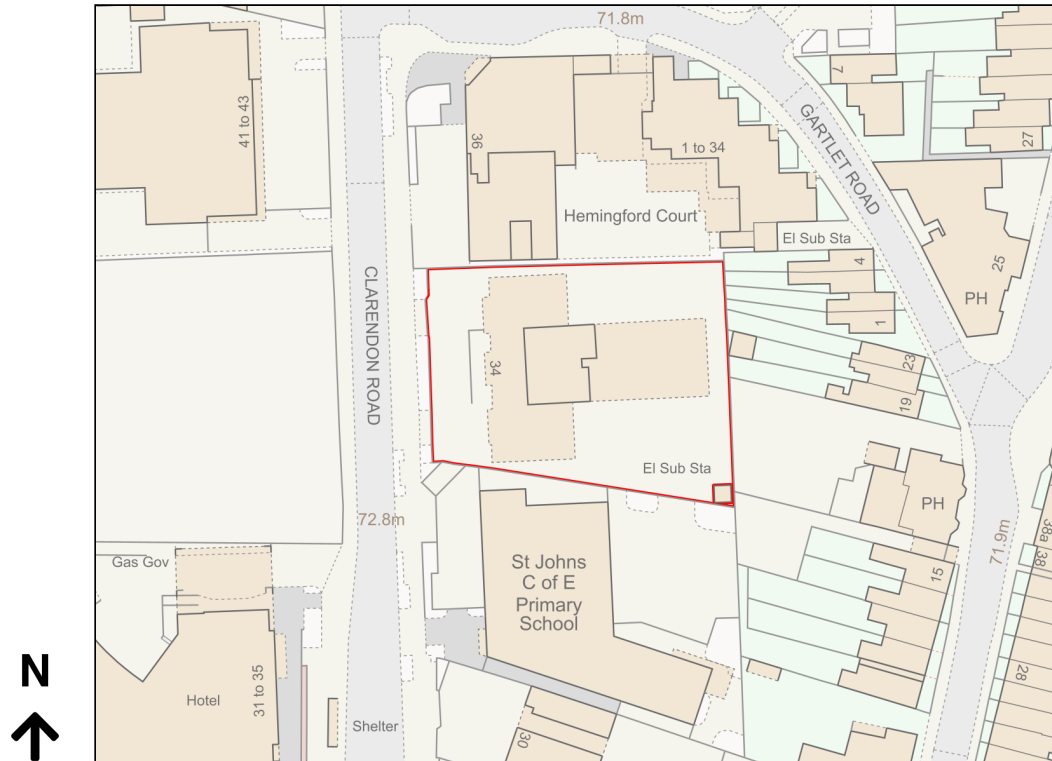

Location Plan

Site Address: Easting: 511016 Northing: 196750

Date Produced: 21-Mar-2024

Scale: 1:1250 @A4

Planning Portal Reference: PP-12896273v1