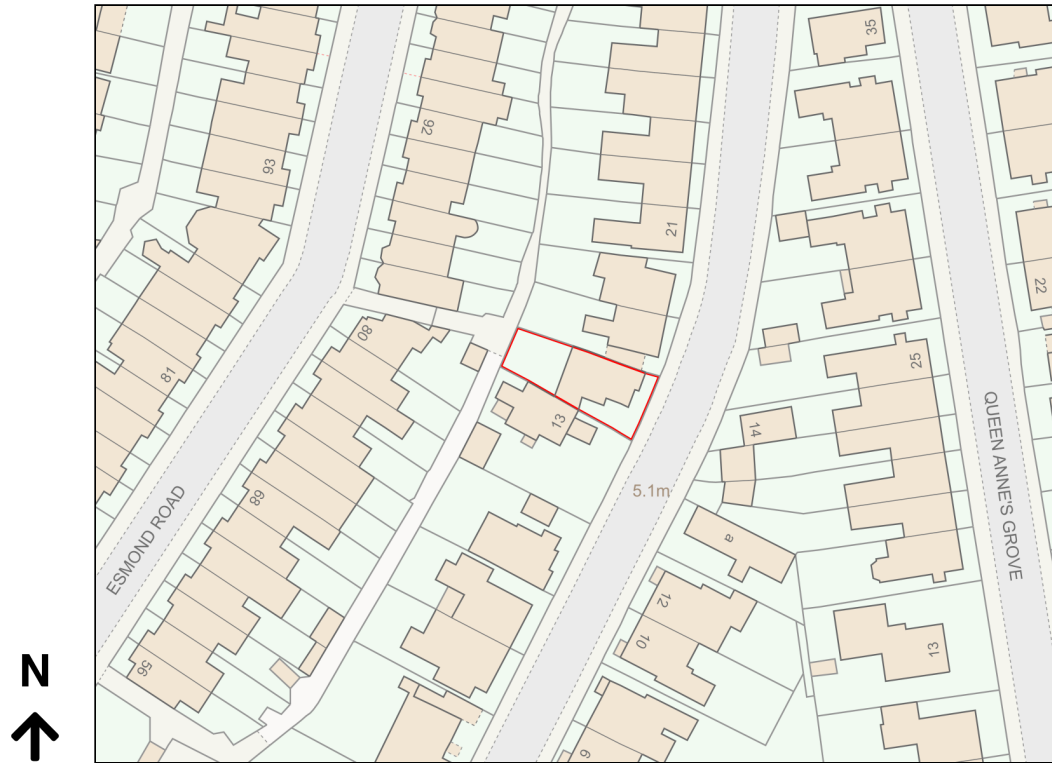

Location Plan

Site Address: 15, Marlborough Crescent, Chiswick, W4 1HE

Date Produced: 12-Mar-2024

Scale: 1:1250 @A4

Planning Portal Reference: PP-12861425v1