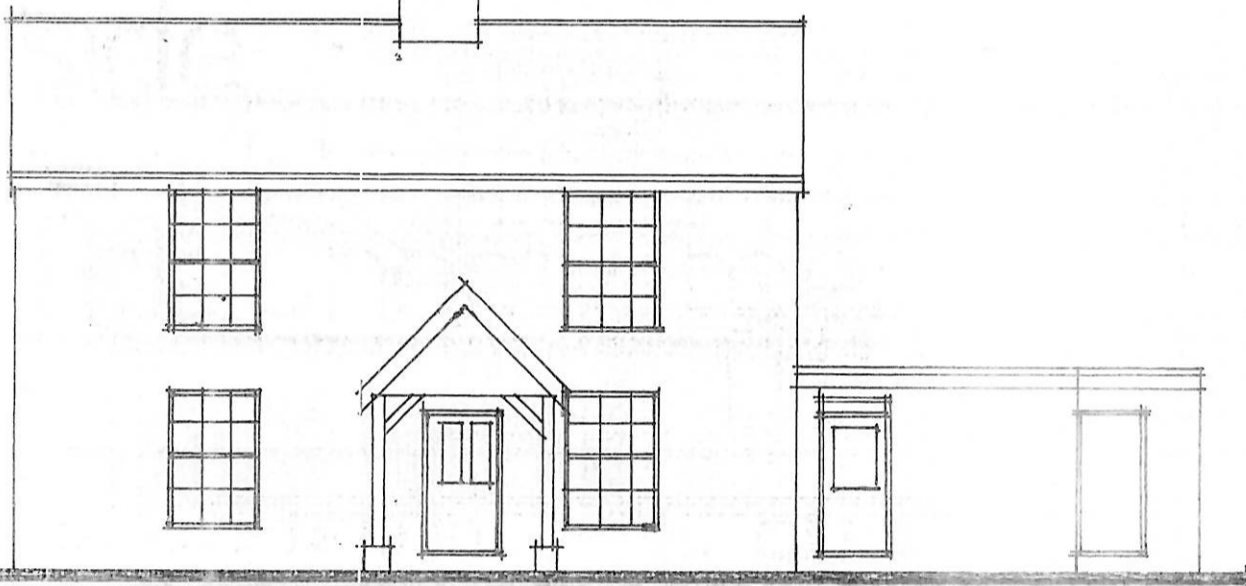

The Cherry Tree.

EXISTING.

front. 1:100.

side

rear.

side.

NOTE. Builder to check all setting out details on site

N.H BUILDING DESIGN.
18 PLASSET DRIVE, ATTLEBOROUGH,
NORFOLK. NR17 2NU. Tel: 01953-455715.

CLIENT.
The Cherry Tree, Yaxley.

SCALE.
1:100.

DATE.
February 2024.

DRAWING N^o.
NH/24/6/3.