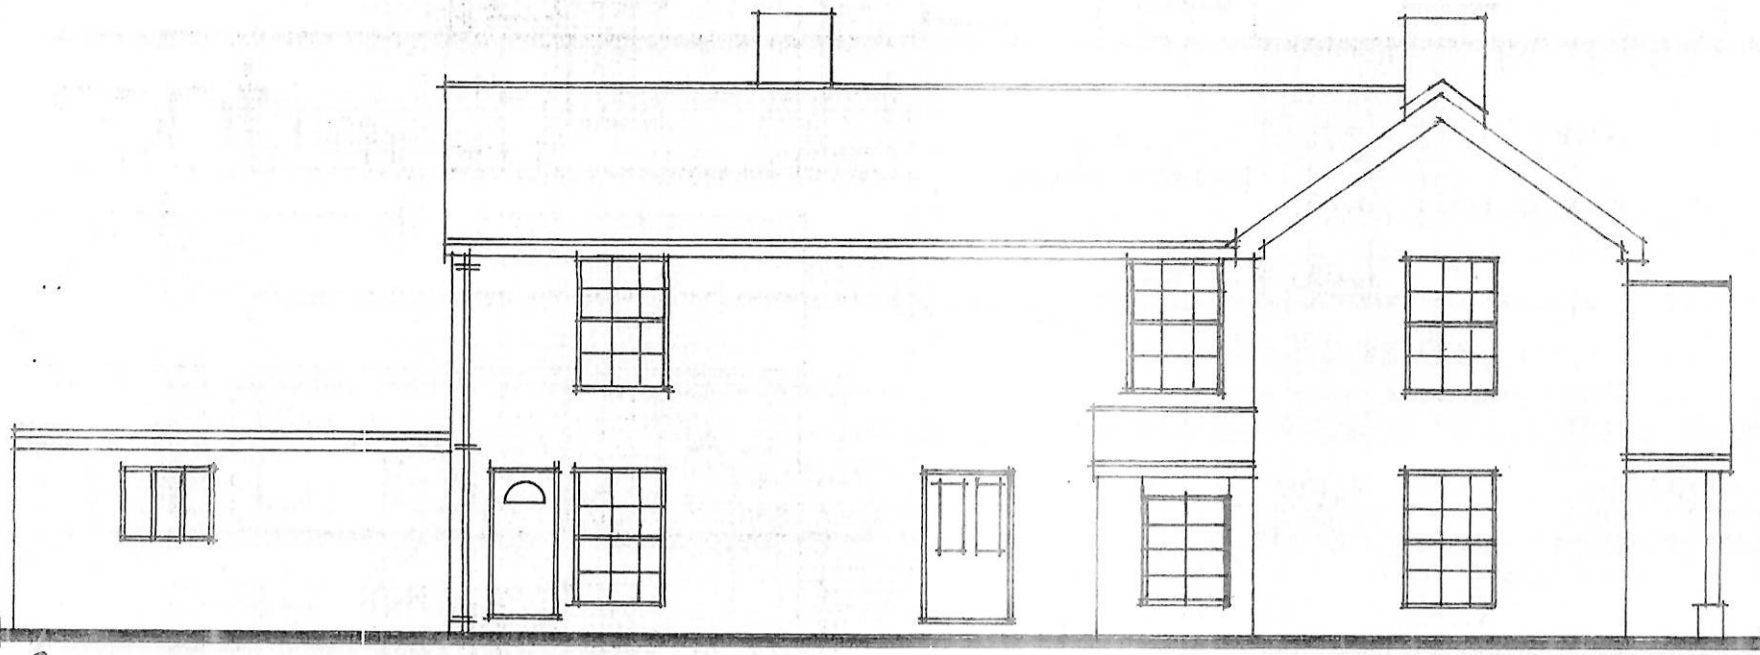

The Cherry Tree.

EXISTING.

front. 1:100.

side

rear.

side.

NOTE. Builder to check all setting out details on site

N.H BUILDING DESIGN.
18 PLASSET DRIVE, ATTLEBOROUGH,
NORFOLK. NR17 2NU. Tel: 01953-455715.

CLIENT.
The Cherry Tree, Yaxley.

SCALE.
1:100.

DATE.
February 2024.

DRAWING N^o.
NH/24/6/3.