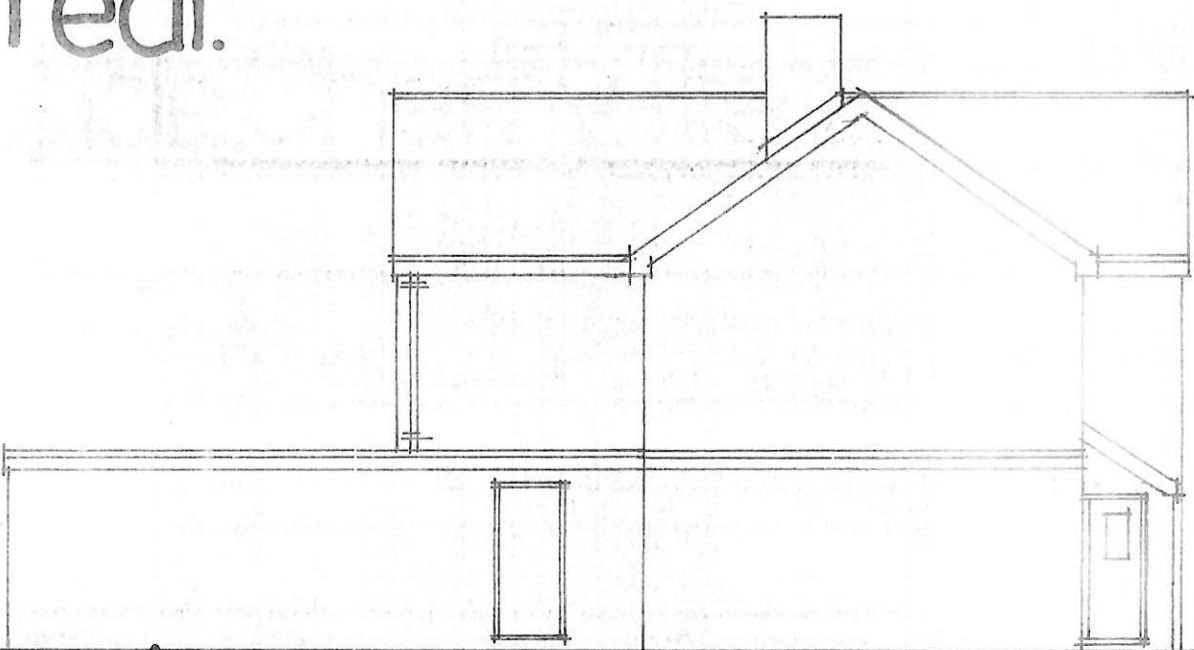

The Cherry Tree.

EXISTING.

front. 1:100.

side

rear.

side.

NOTE. Builder to check all setting out details on site

N.H BUILDING DESIGN.
18 PLASSET DRIVE, ATTLEBOROUGH,
NORFOLK. NR17 2NU. Tel: 01953-455715.

CLIENT.
The Cherry Tree, Yaxley.

SCALE.
1:100.

DATE.
February 2024.

DRAWING N^o.
NH/24/6/3.