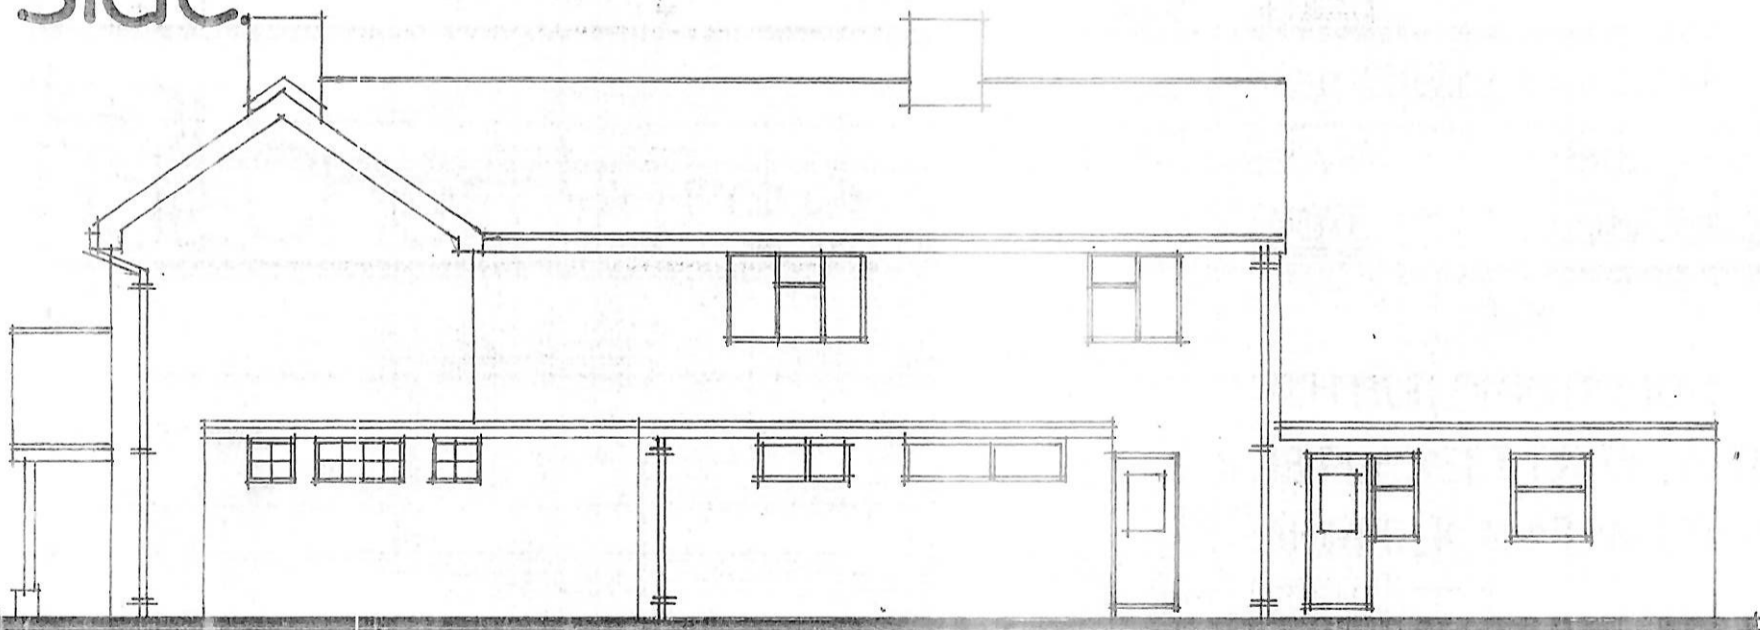

The Cherry Tree.

EXISTING.

front. 1:100.

side

rear.

side.

NOTE. Builder to check all setting out details on site

N.H BUILDING DESIGN.
18 PLASSET DRIVE, ATTLEBOROUGH,
NORFOLK. NR17 2NU. Tel: 01953-455715.

CLIENT.
The Cherry Tree, Yaxley.

SCALE.
1:100.

DATE.
February 2024.

DRAWING N^o.
NH/24/6/3.